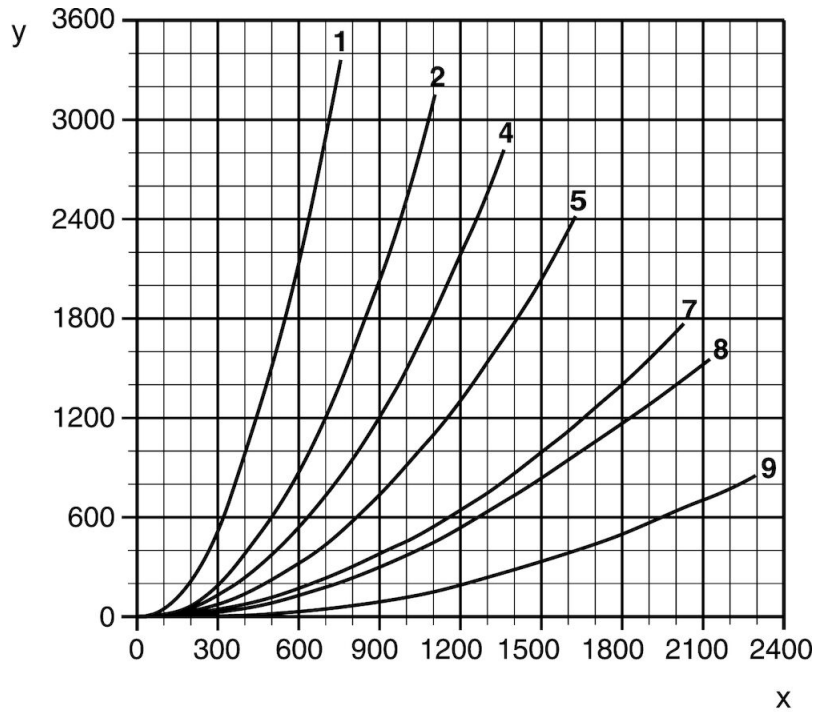

## Enkelvoudig uitlaatgasafzuigstelsiem

X-axis: Air Flow m<sup>3</sup>/h  
Y-axis: Pressure drop Pa

- 1: Hose diam 75 mm, Length 5 m; 2: Hose diam 100 mm, Length 7,5 m; 4: Hose diam 100 mm, Length 5 m;
- 5: Hose diam 150 mm, Length 7,5 m; 7: Hose diam 150 mm, Length 6 m;
- 8: Hose diam 150 mm, Length 5 m; 9: Hose diam 200 mm, Length 6 m