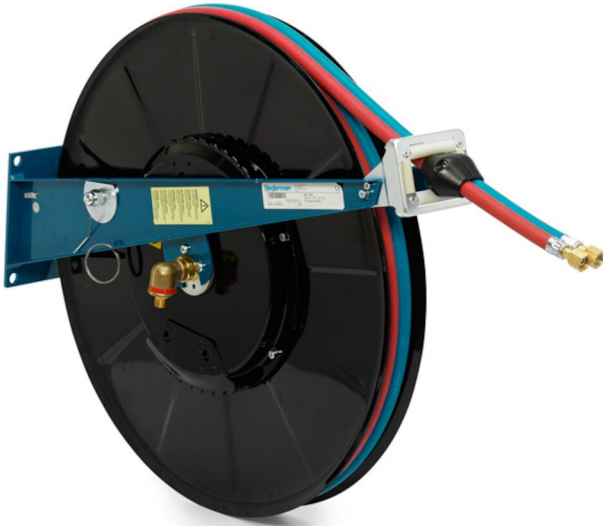

## Hose Reel 876

Welding reel designed for maximum safety in oxygen and acetylene welding applications.

---

The Hose Reel 876 represents the ultimate solution for oxygen & acetylene or oxygen & LPG welding in terms of safety, durability and easy handling.

- Well ventilated, single layer hose feed and storage - highest safety and easy handling without tangles.
- Open design for easy servicing
- Four-way roller guides prevent hose wear.
- Flexible - Easy to install on wall, floor or ceiling.
- Compliant with EU directives.

Product name	Hose Reel 876
Connection hose length (ft)	3
Type of hose	K
Weight (lbs)	57 - 66
Corrosion resistance	Standard
Electric/Spring driven	Spring

## Hose Reel 876

Image	Description	Media	Delivered with hose	Distribution hose length (ft)	Diameter, connection hose (in)	Distribution hose diameter (in)	Max working pressure (psi)	Model
		Oxygen & acetylene	Yes	39	3/8	3/8	203	32827476*
	Hose reel Ser. 876 with 15m 1/4-3/8"	Oxygen & acetylene	Yes	15	1x6,3 mm and 1x10 mm	1x6,3 mm and 1x10 mm	2	30831076
	Hose reel Ser. 876 with 18m 2x1/4"	Oxygen & acetylene	Yes	18	6,3	6,3	2	30831176
	Hose reel Ser. 876 with 15m 3/8-3/8"	Oxygen & LPG	Yes	15	10	10	2	30831276
	Hose reel Ser. 876 with 15m 3/8-3/8"	Oxygen & acetylene	Yes	15	10	10	2	30831376
	Hose reel Ser. 876 for 18m 2x1/4"	Oxygen & acetylene	No				2	30831776
		Oxygen & acetylene	No				2	30831676**
	Hose reel Series 876 for 15m 3/8-3/8" twin hose	Oxygen & acetylene, Oxygen & LPG	No				2	30831876