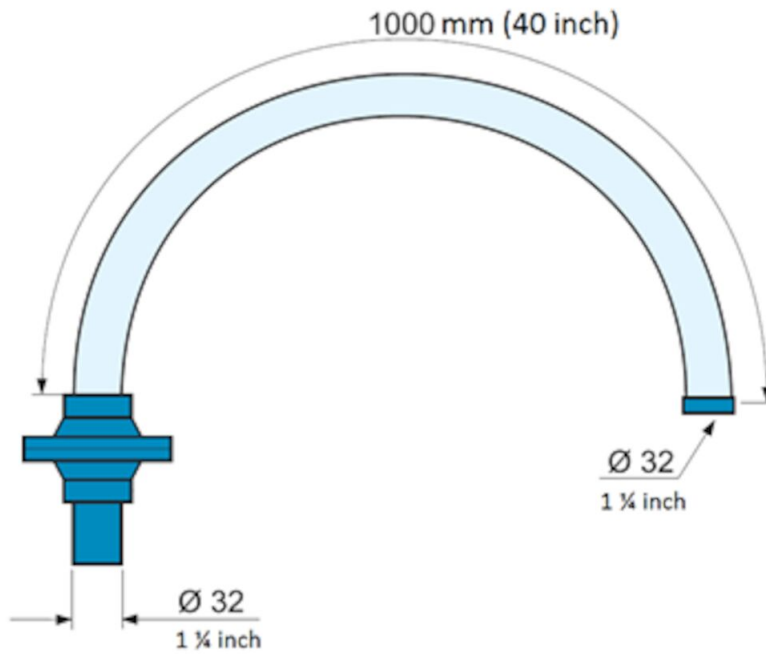

台式抽排系统

EK 3000

Arm(s): 1 x FX2 75 arm

Hood(s): 1 x mini hood

Hose: 100 mm (4 inch), 3000 mm (118 inch) length

Max. airflow: 150 m³/h (88.3 cfm)

台式抽排系统

EK 500

Arm(s): 1 x FX 32 arm

Hood(s): 1 x dome hood

Hose: 45 mm (1 inch), 3000 mm (118 inch) length

Max. airflow: 45 m³/h (26.5 cfm)

EK 1000

Arm(s): 2 x FX 32 arm

Hood(s): 2 x dome hood

Hose: 45 mm (1 inch), 3000 mm (118 inch) length