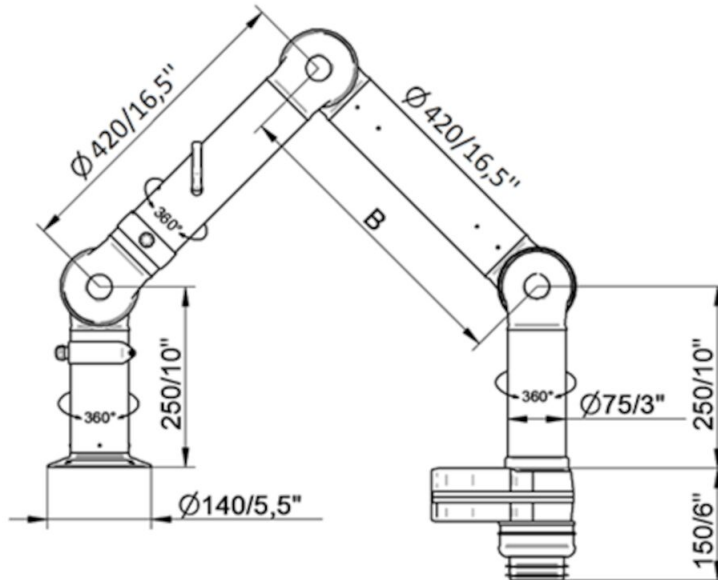

台式抽排系统

EK 2000
 Arm(s): 1 x FX2 50 arm
 Hood(s): 1 x combination hood
 Hose: 75 mm (3 inch), 3000 mm (118 inch) length
 Max. airflow: 100 m³/h (58.8 cfm)

EK 2500
 Arm(s): 2 x FX2 50 arm
 Hood(s): 2 x mini hood
 Hose: 75 mm (3 inch), 3000 mm (118 inch) length
 Max. airflow: 75 m³/h (44 cfm)

台式抽排系统

EK 3000

Arm(s): 1 x FX2 75 arm

Hood(s): 1 x mini hood

Hose: 100 mm (4 inch), 3000 mm (118 inch) length

Max. airflow: 150 m³/h (88.3 cfm)

台式抽排系统

EK 500

Arm(s): 1 x FX 32 arm

Hood(s): 1 x dome hood

Hose: 45 mm (1 inch), 3000 mm (118 inch) length

Max. airflow: 45 m³/h (26.5 cfm)

EK 1000

Arm(s): 2 x FX 32 arm

Hood(s): 2 x dome hood

Hose: 45 mm (1 inch), 3000 mm (118 inch) length

Max. airflow: 42 m³/h (25 cfm)

EK 1500

Arm(s): 3 x FX 32 arm

Hood(s): 3 x dome hood 1/2

Hose: 45 mm (1 inch), 3000 mm (118 inch) length

Max. airflow: 38 m³/h (22.4 cfm)