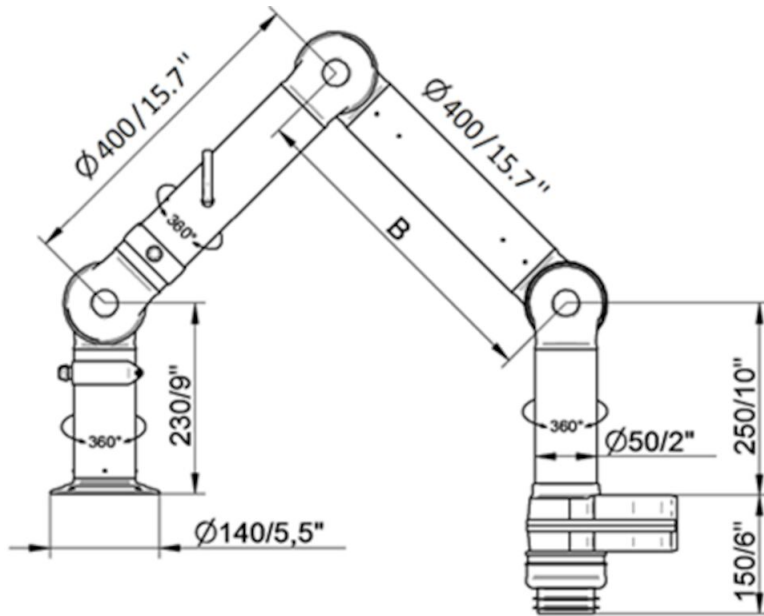

台式抽排系统

EK 2000
 Arm(s): 1 x FX2 50 arm
 Hood(s): 1 x combination hood
 Hose: 75 mm (3 inch), 3000 mm (118 inch) length
 Max. airflow: 100 m³/h (58.8 cfm)

EK 2500
 Arm(s): 2 x FX2 50 arm
 Hood(s): 2 x mini hood
 Hose: 75 mm (3 inch), 3000 mm (118 inch) length
 Max. airflow: 75 m³/h (44 cfm)

台式抽排系统

EK 3000

Arm(s): 1 x FX2 75 arm

Hood(s): 1 x mini hood

Hose: 100 mm (4 inch), 3000 mm (118 inch) length

Max. airflow: 150 m³/h (88.3 cfm)

台式抽排系统

EK 500

Arm(s): 1 x FX 32 arm

Hood(s): 1 x dome hood

Hose: 45 mm (1 inch), 3000 mm (118 inch) length

Max. airflow: 45 m³/h (26.5 cfm)

EK 1000

Arm(s): 2 x FX 32 arm

Hood(s): 2 x dome hood

Hose: 45 mm (1 inch), 3000 mm (118 inch) length

Max. airflow: 42 m³/h (25 cfm)

EK 1500

Arm(s): 3 x FX 32 arm

Hood(s): 3 x dome hood 1/2

Hose: 45 mm (1 inch), 3000 mm (118 inch) length

Max. airflow: 38 m³/h (22.4 cfm)