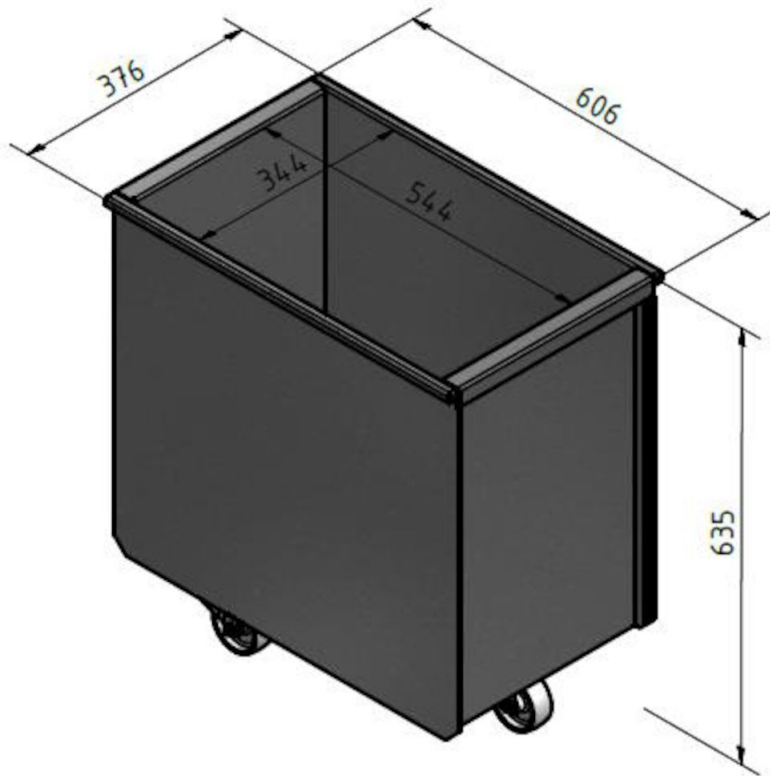

Discharge bin FM filter

100 Liter

Discharge bin with wheels