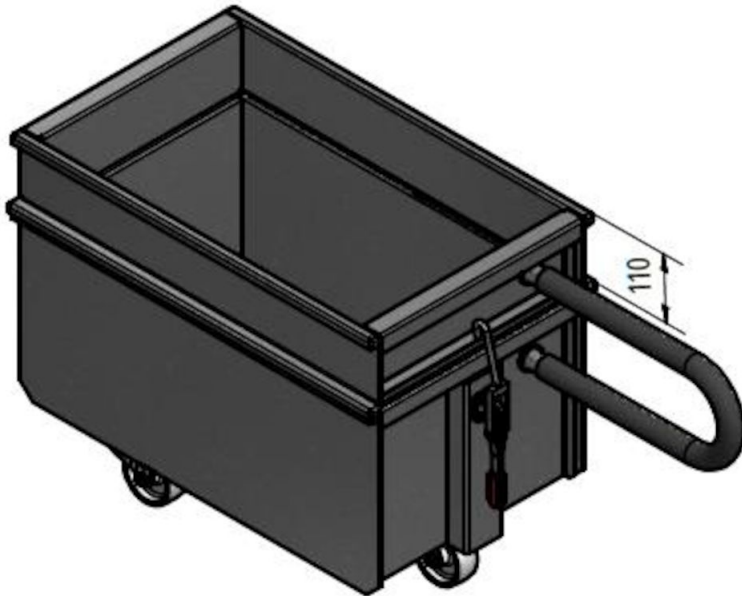

## Discharge bin FM filter

---

---

Product name	Discharge bin FM filter
--------------	-------------------------

## Discharge bin FM filter

[image]	Description	[model]
	Discharge bin 50 l with wheels	5501274
	Discharge bin 50 l without wheels	5501273
	Discharge bin 100 l with wheels	5501275
	Adaptor for bin with bag	5505033
	Adaptor for 50 l bin with bag incl. fitting	5505034
	Adaptor for 100 l bin with bag incl. Fitting	5505035
	Hose set for bin balancing	5505041

# Discharge bin FM filter

Adaptor for bin with bag

Hose set for bin balancing

# Discharge bin FM filter

100 Liter

Discharge bin with wheels