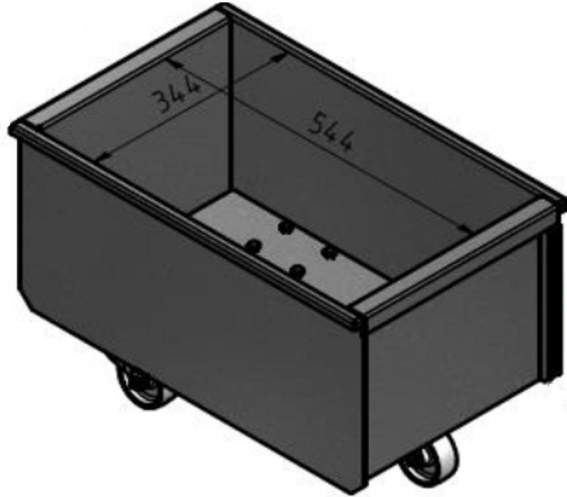

## Discharge bin FM filter

---

---

Product name	Discharge bin FM filter
--------------	-------------------------

## Discharge bin FM filter

[image]	Description	[model]
	Discharge bin 50 l with wheels	5501274
	Discharge bin 50 l without wheels	5501273
	Discharge bin 100 l with wheels	5501275
	Adaptor for bin with bag	5505033
	Adaptor for 50 l bin with bag incl. fitting	5505034
	Adaptor for 100 l bin with bag incl. Fitting	5505035
	Hose set for bin balancing	5505041