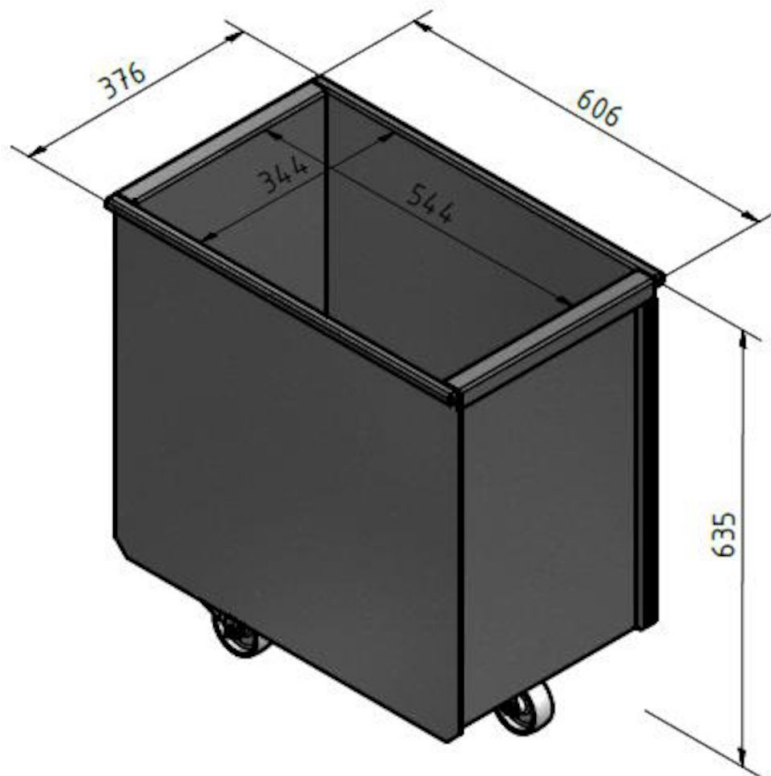

Discharge bin FM filter

Product name

Discharge bin FM filter

Discharge bin FM filter

[image]	Description	[model]
	Discharge bin 50 l with wheels	5501274
	Discharge bin 50 l without wheels	5501273
	Discharge bin 100 l with wheels	5501275
	Adaptor for bin with bag	5505033
	Adaptor for 50 l bin with bag incl. fitting	5505034
	Adaptor for 100 l bin with bag incl. fitting	5505035
	Hose set for bin balancing	5505041

Discharge bin FM filter

Adaptor for bin with bag

Hose set for bin balancing

Discharge bin FM filter

100 Liter

Discharge bin with wheels

Discharge bin FM filter

50 Liter