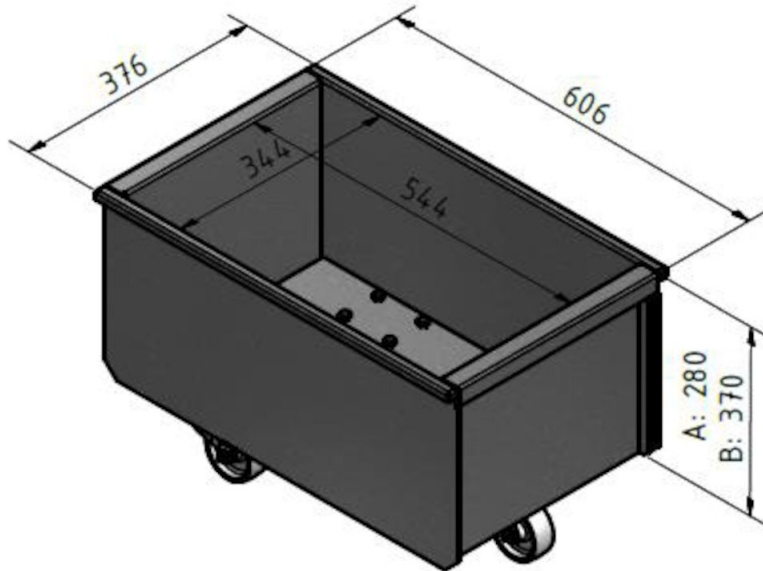

Discharge bin FM filter

Product name

Discharge bin FM filter

Discharge bin FM filter

[image]	Description	[model]
	Discharge bin 50 l with wheels	5501274
	Discharge bin 50 l without wheels	5501273
	Discharge bin 100 l with wheels	5501275
	Adaptor for bin with bag	5505033
	Adaptor for 50 l bin with bag incl. fitting	5505034
	Adaptor for 100 l bin with bag incl. fitting	5505035
	Hose set for bin balancing	5505041

Discharge bin FM filter

Adaptor for bin with bag

Hose set for bin balancing

Discharge bin FM filter

100 Liter

Discharge bin with wheels

Discharge bin FM filter

50 Liter