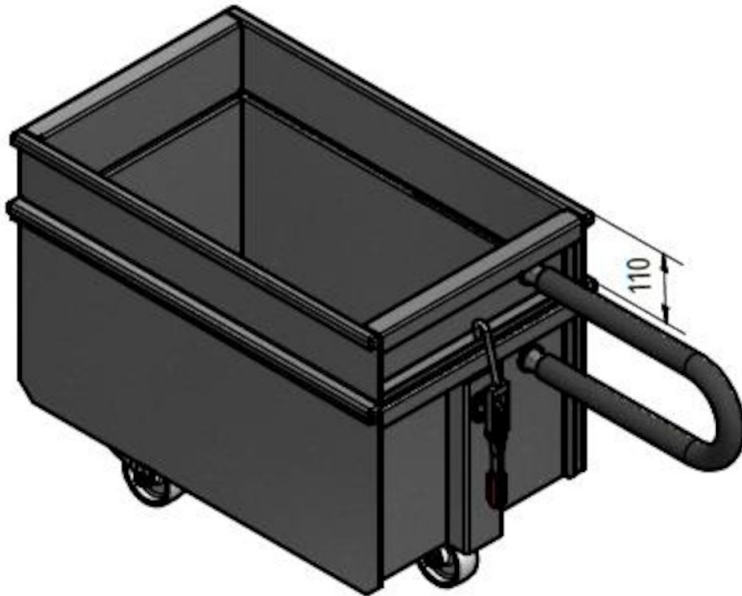

Discharge bin FM filter

Product name

Discharge bin FM filter

Discharge bin FM filter

[image]	Description	[model]
	Discharge bin 50 l with wheels	5501274
	Discharge bin 50 l without wheels	5501273
	Discharge bin 100 l with wheels	5501275
	Adaptor for bin with bag	5505033
	Adaptor for 50 l bin with bag incl. fitting	5505034
	Adaptor for 100 l bin with bag incl. fitting	5505035
	Hose set for bin balancing	5505041

Discharge bin FM filter

Adaptor for bin with bag

Hose set for bin balancing

Discharge bin FM filter

100 Liter

Discharge bin with wheels

Discharge bin FM filter

50 Liter

Discharge bin without wheels (A)

Discharge bin with wheels (B)