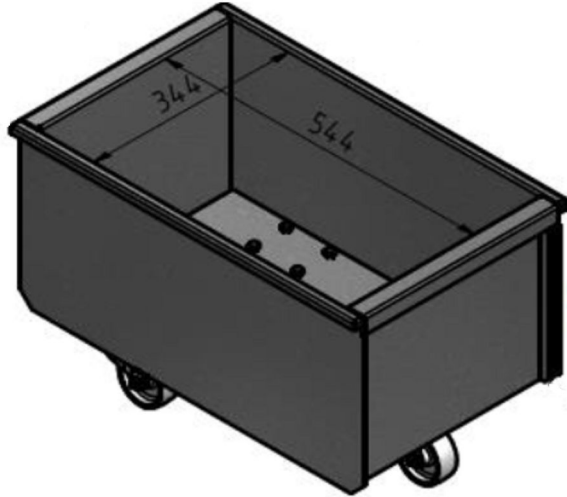

Discharge bin FM filter

Product name

Discharge bin FM filter

Discharge bin FM filter

[image]	Description	[model]
	Discharge bin 50 l with wheels	5501274
	Discharge bin 50 l without wheels	5501273
	Discharge bin 100 l with wheels	5501275
	Adaptor for bin with bag	5505033
	Adaptor for 50 l bin with bag incl. fitting	5505034
	Adaptor for 100 l bin with bag incl. fitting	5505035
	Hose set for bin balancing	5505041

Discharge bin FM filter

Adaptor for bin with bag

Hose set for bin balancing

Discharge bin FM filter

100 Liter

Discharge bin with wheels

Discharge bin FM filter

50 Liter