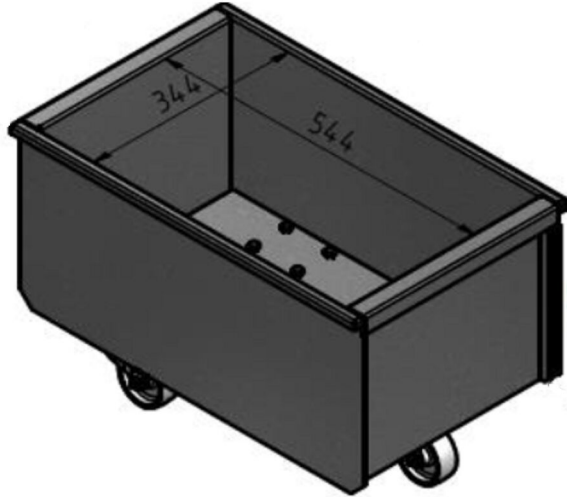

Discharge bin FM filter

Product name	Discharge bin FM filter
--------------	-------------------------

Discharge bin FM filter

Image	Description	Model
	Discharge bin 50 l with wheels	5501274
	Discharge bin 50 l without wheels	5501273
	Discharge bin 100 l with wheels	5501275
	Adaptor for bin with bag	5505033
	Adaptor for 50 l bin with bag incl. fitting	5505034
	Adaptor for 100 l bin with bag incl. fitting	5505035
	Hose set for bin balancing	5505041

Discharge bin FM filter

Adaptor for bin with bag

Hose set for bin balancing

Discharge bin FM filter

100 Liter

Discharge bin with wheels

Discharge bin FM filter

50 Liter