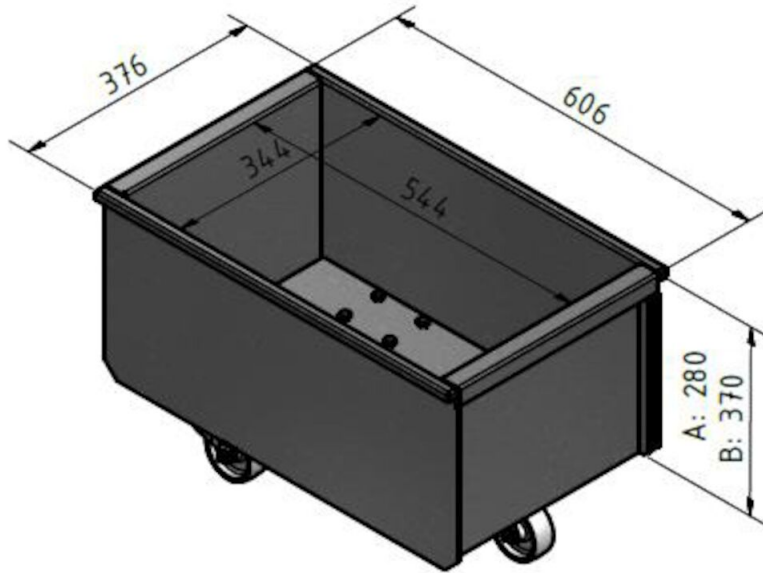

Discharge bin FM filter

Product name	Discharge bin FM filter
--------------	-------------------------

Discharge bin FM filter

Image	Description	Model
	Discharge bin 50 l with wheels	5501274
	Discharge bin 50 l without wheels	5501273
	Discharge bin 100 l with wheels	5501275
	Adaptor for bin with bag	5505033
	Adaptor for 50 l bin with bag incl. fitting	5505034
	Adaptor for 100 l bin with bag incl. fitting	5505035
	Hose set for bin balancing	5505041

Discharge bin FM filter

Adaptor for bin with bag

Hose set for bin balancing

Discharge bin FM filter

100 Liter

Discharge bin with wheels

Discharge bin FM filter

50 Liter