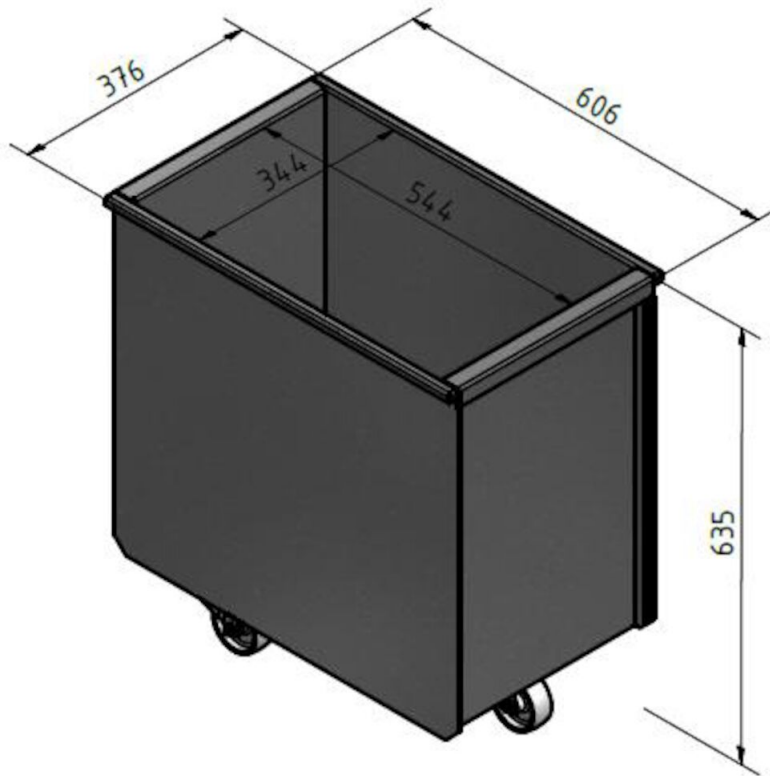

Discharge bin FM filter

Product name	Discharge bin FM filter
--------------	-------------------------

Discharge bin FM filter

Image	Description	Model
	Discharge bin 50 l with wheels	5501274
	Discharge bin 50 l without wheels	5501273
	Discharge bin 100 l with wheels	5501275
	Adaptor for bin with bag	5505033
	Adaptor for 50 l bin with bag incl. fitting	5505034
	Adaptor for 100 l bin with bag incl. fitting	5505035
	Hose set for bin balancing	5505041

Discharge bin FM filter

Adaptor for bin with bag

Hose set for bin balancing

Discharge bin FM filter

100 Liter

Discharge bin with wheels

Discharge bin FM filter

50 Liter