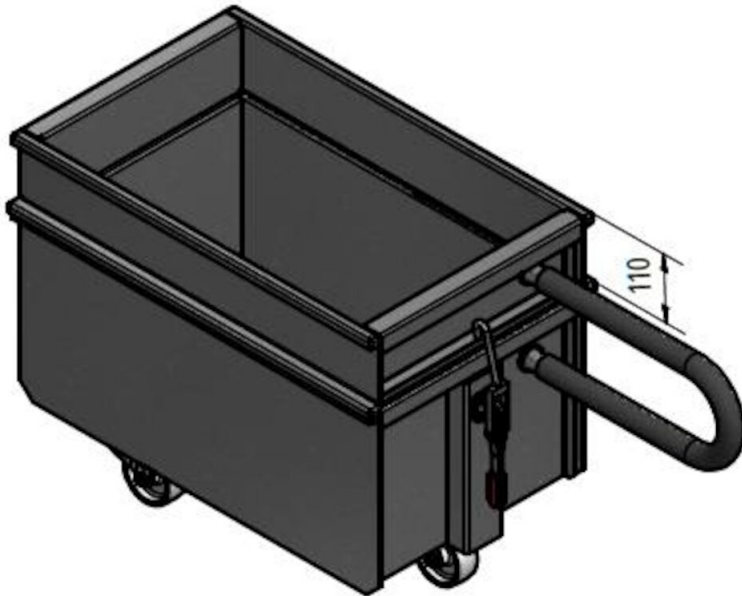

Discharge bin FM filter

Product name	Discharge bin FM filter
--------------	-------------------------

Discharge bin FM filter

Image	Description	Model
	Discharge bin 50 l with wheels	5501274
	Discharge bin 50 l without wheels	5501273
	Discharge bin 100 l with wheels	5501275
	Adaptor for bin with bag	5505033
	Adaptor for 50 l bin with bag incl. fitting	5505034
	Adaptor for 100 l bin with bag incl. fitting	5505035
	Hose set for bin balancing	5505041

Discharge bin FM filter

Adaptor for bin with bag

Hose set for bin balancing

Discharge bin FM filter

100 Liter

Discharge bin with wheels

Discharge bin FM filter

50 Liter

Discharge bin without wheels (A)

Discharge bin with wheels (B)