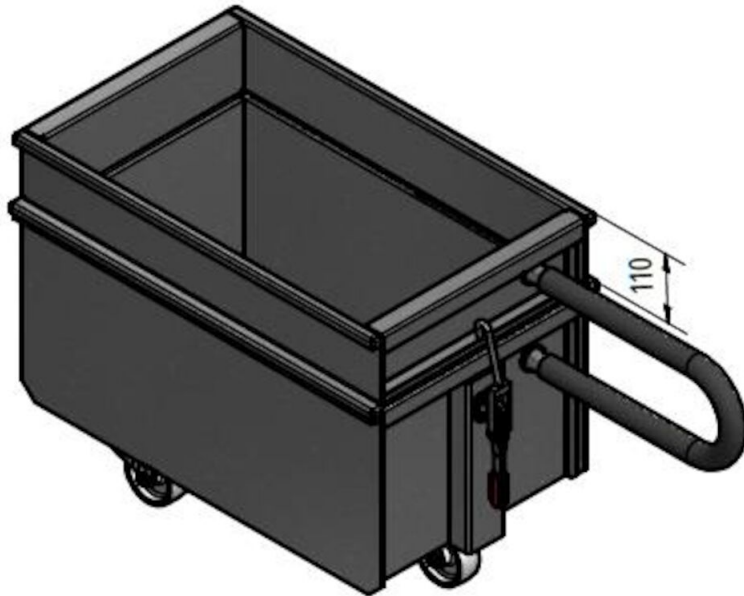

Balde de descarga para filtro FM

Produto	Balde de descarga para filtro FM
---------	----------------------------------

Balde de descarga para filtro FM

Imagem	Descrição	Modelo
	Discharge bin 50 l with wheels	5501274
	Discharge bin 50 l without wheels	5501273
	Discharge bin 100 l with wheels	5501275
	Adaptor for bin with bag	5505033
	Adaptor for 50 l bin with bag incl. fitting	5505034
	Adaptor for 100 l bin with bag incl. fitting	5505035
	Hose set for bin balancing	5505041

Balde de descarga para filtro FM

Adaptor for bin with bag

Hose set for bin balancing

Balde de descarga para filtro FM

100 Liter

Discharge bin with wheels

Balde de descarga para filtro FM

50 Liter

Discharge bin without wheels (A)

Discharge bin with wheels (B)