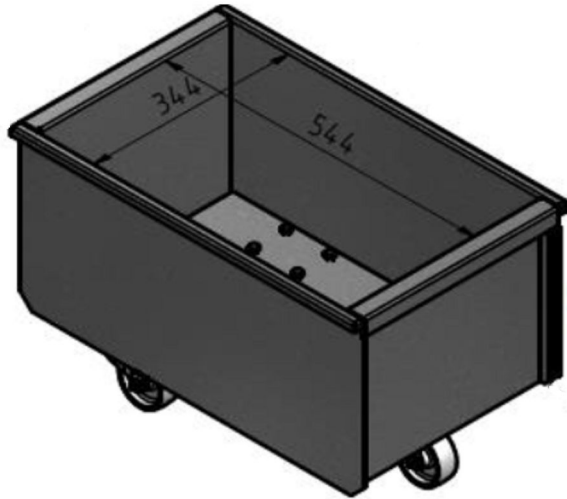

Discharge bin FM filter

Product name

Discharge bin FM filter

Discharge bin FM filter

איור	Description	מחיר
	Discharge bin 50 l with wheels	5501274
	Discharge bin 50 l without wheels	5501273
	Discharge bin 100 l with wheels	5501275
	Adaptor for bin with bag	5505033
	Adaptor for 50 l bin with bag incl. fitting	5505034
	Adaptor for 100 l bin with bag incl. fitting	5505035
	Hose set for bin balancing	5505041

Discharge bin FM filter

Adaptor for bin with bag

Hose set for bin balancing

100 Liter

Discharge bin with wheels

Discharge bin FM filter

50 Liter

Discharge bin without wheels (A)

Discharge bin with wheels (B)