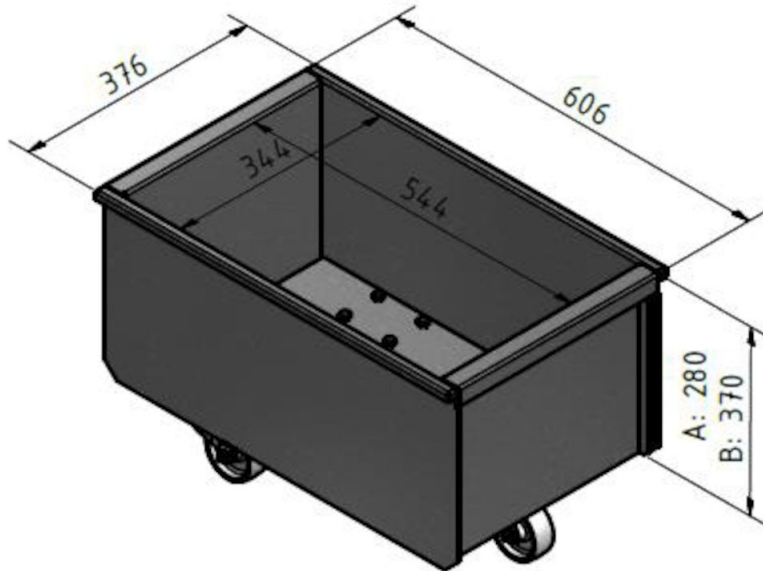

Discharge bin FM filter

Product name

Discharge bin FM filter

Discharge bin FM filter

איור	Description	מחיר
	Discharge bin 50 l with wheels	5501274
	Discharge bin 50 l without wheels	5501273
	Discharge bin 100 l with wheels	5501275
	Adaptor for bin with bag	5505033
	Adaptor for 50 l bin with bag incl. fitting	5505034
	Adaptor for 100 l bin with bag incl. fitting	5505035
	Hose set for bin balancing	5505041

Discharge bin FM filter

Adaptor for bin with bag

Hose set for bin balancing

100 Liter

Discharge bin with wheels

Discharge bin FM filter

50 Liter

Discharge bin without wheels (A)