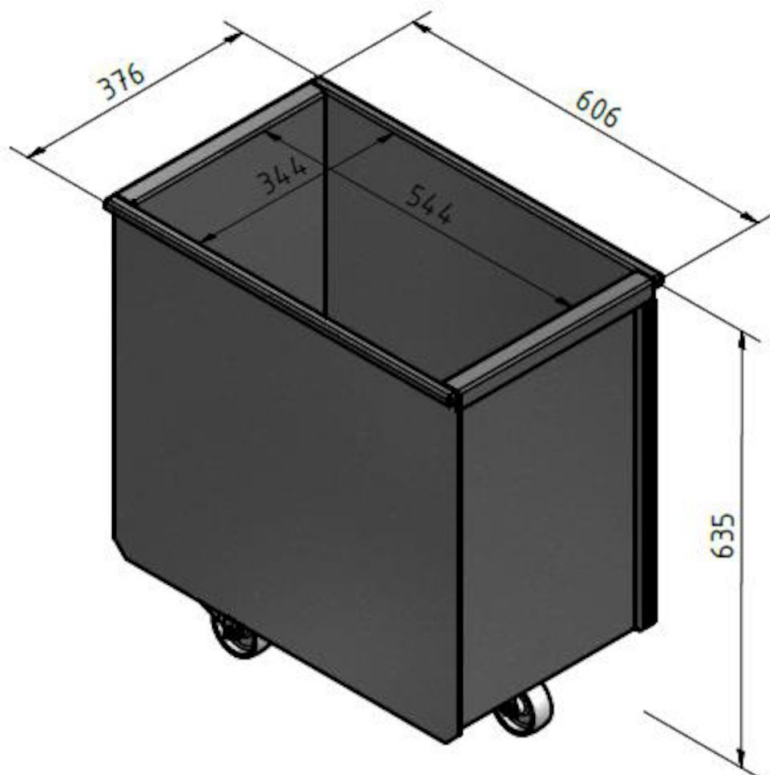

Discharge bin FM filter

Product name

Discharge bin FM filter

Discharge bin FM filter

איור	Description	מחיר
	Discharge bin 50 l with wheels	5501274
	Discharge bin 50 l without wheels	5501273
	Discharge bin 100 l with wheels	5501275
	Adaptor for bin with bag	5505033
	Adaptor for 50 l bin with bag incl. fitting	5505034
	Adaptor for 100 l bin with bag incl. fitting	5505035
	Hose set for bin balancing	5505041

Discharge bin FM filter

Adaptor for bin with bag

Hose set for bin balancing

100 Liter

Discharge bin with wheels

Discharge bin FM filter

50 Liter

Discharge bin without wheels (A)

Discharge bin with wheels (B)