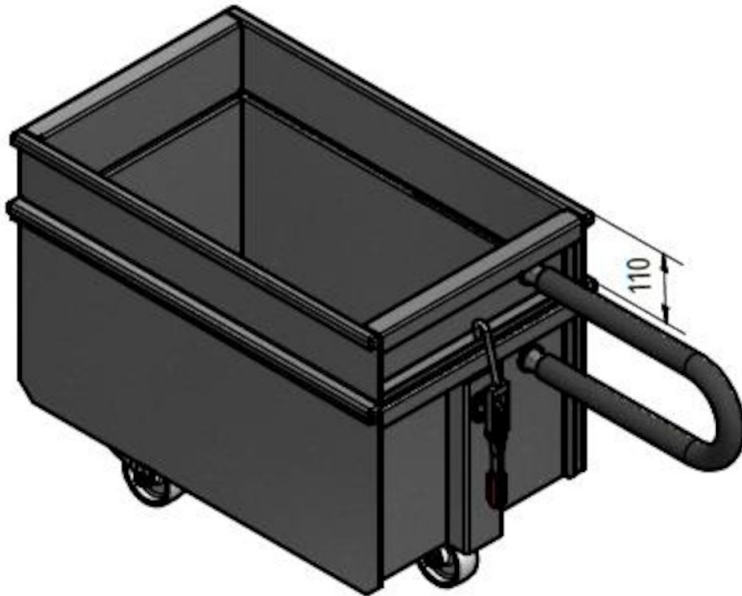

Discharge bin FM filter

Product name

Discharge bin FM filter

Discharge bin FM filter

איור	Description	מחיר
	Discharge bin 50 l with wheels	5501274
	Discharge bin 50 l without wheels	5501273
	Discharge bin 100 l with wheels	5501275
	Adaptor for bin with bag	5505033
	Adaptor for 50 l bin with bag incl. fitting	5505034
	Adaptor for 100 l bin with bag incl. fitting	5505035
	Hose set for bin balancing	5505041

Discharge bin FM filter

Adaptor for bin with bag

Hose set for bin balancing

100 Liter

Discharge bin with wheels

Discharge bin FM filter

50 Liter

Discharge bin without wheels (A)

Discharge bin with wheels (B)