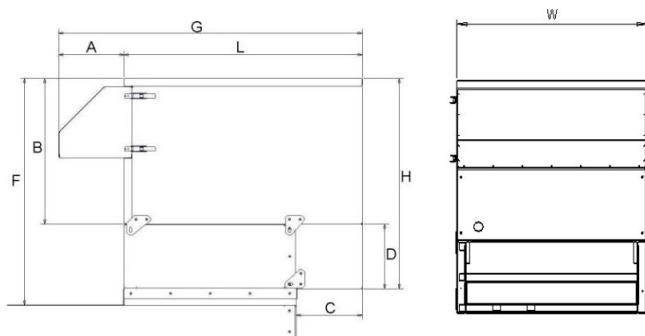

Type	A	B	C	D	F	G	H	L	W
FM600 series fans	245	550	250	245	855	1145	795	900	650
FM800 series fans	380	650	400	465	1175	1580	1115	1200	800
FM1000 fan	360	730	530	415	1175	1810	1155	1450	1250

DUAL-Silencer dimensions (mm) with air grille and rain cover (for outdoor use)