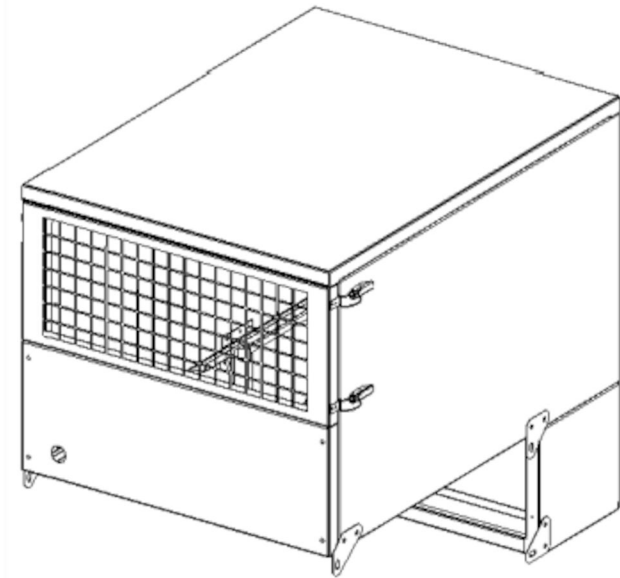

## DUAL–Silencer for FM fans

DUAL–silencer for enclosure of FM fan motor and the top of the fan case

---

The DUAL–silencer encloses the fan motor and the top of the fan case. It may be fitted to any FM unit and take the place of a conventional in–line silencer, with the added benefit of reducing breakout noise from the fan.

The DUAL–silencer is available in three sizes, to fit FM600 series, FM800 series fan and the FM1000 fan.

### Description

The DUAL–silencer is made of 2mm galvanized steel.

The grille may be fitted with a rain cover or replaced by a flanged outlet. These items are interchangeable and are clipped into place on the silencer.