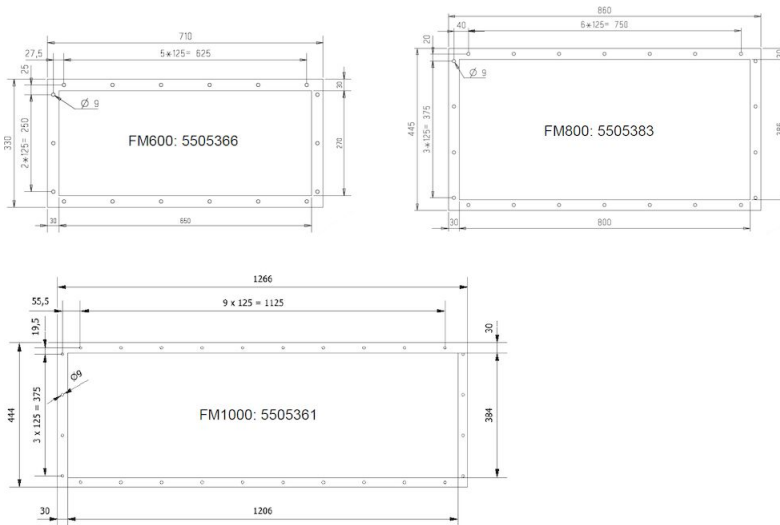

Dimensions (mm) of flanges of DUAL silencers with flange