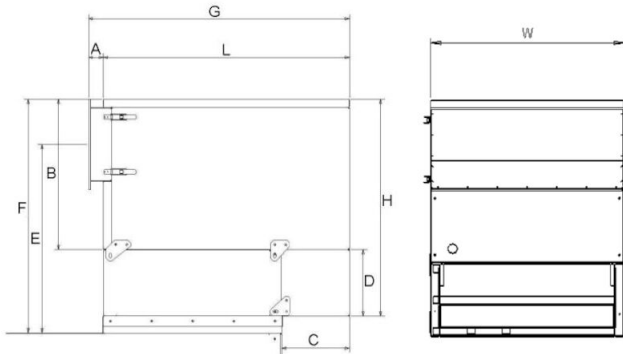

DUAL–Silencer for FM fans

Type	A	B	C	D	E	F	G	H	L	W
FM600 series fans	56	550	250	245	650	855	956	795	900	650
FM800 series fans	56	650	400	465	950	1175	1256	1115	1200	800
FM1000 fan	55	730	530	415	950	1175	1505	1155	1450	1250

DUAL–Silencer dimensions (mm) with flanged outlet (for external duct connection)