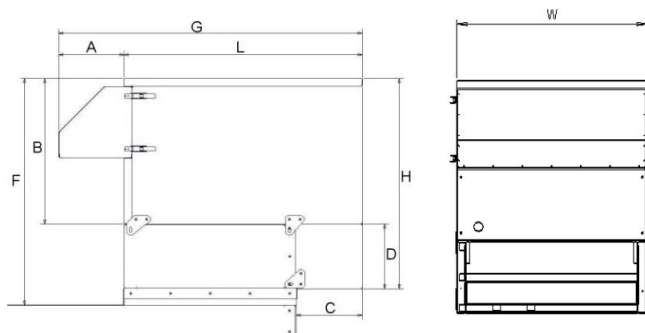

Type	A	B	C	D	F	G	H	L	W
FM600 series fans	245	550	250	245	855	1145	795	900	650
FM800 series fans	380	650	400	465	1175	1580	1115	1200	800
FM1000 fan	360	730	530	415	1175	1810	1155	1450	1250

DUAL–Silencer dimensions (mm) with air grille and rain cover (for outdoor use)