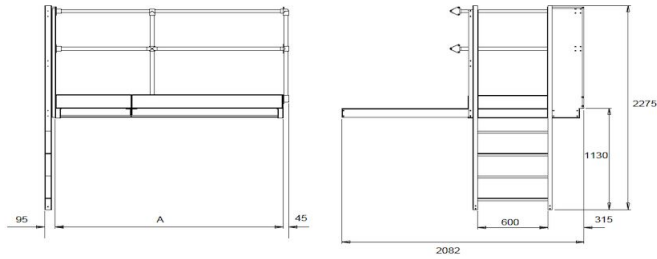

Platform for FM filter

Platforms for every FM filter size can be delivered

Platforms for every FM filter size can be delivered. The platform is very wide.

Description:

The platform is made of galvanized steel plates. The ladder can be mounted either at the left or at the right gable. The railing is made of 1" galvanized steel tube. In connection with the mounting of the platform the legs of the FM filter must be mounted along the front edge of the platform. The foundation must fit the dimensions of the platform and the filter.

Platform for FM filter

Filter size	A (mm)
FM – 2 modules	655
FM – 4 modules	1,304
FM – 6 modules	1,955
FM – 8 modules	2,605
FM – 6 module single outlet hopper	1,955
FM – 8 module single outlet hopper	2,605