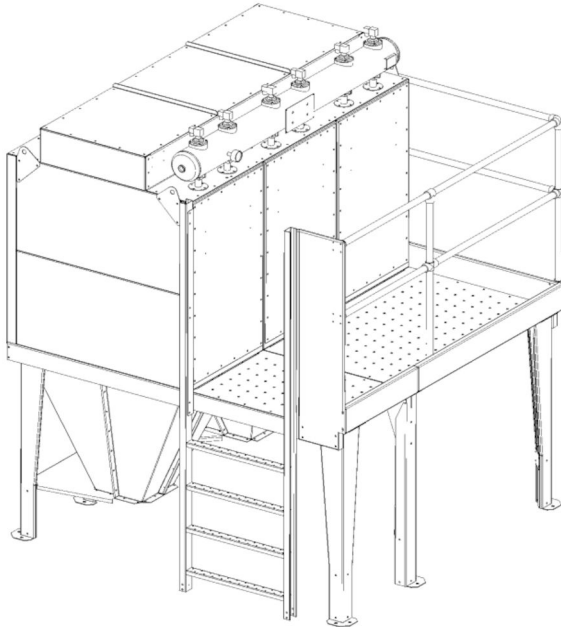

Platform for FM filter

Platforms for every FM filter size can be delivered

Platforms for every FM filter size can be delivered. The platform is very wide.

Description:

The platform is made of galvanized steel plates. The ladder can be mounted either at the left or at the right gable. The railing is made of 1" galvanized steel tube. In connection with the mounting of the platform the legs of the FM filter must be mounted along the front edge of the platform. The foundation must fit the dimensions of the platform and the filter.

Product name	Platform for FM filter
---------------------	------------------------

Platform for FM filter

[image]	Description	Weight (kg)	[model]
	Platform for FM filter with 2 modules	85	5501356
	Platform for FM filter with 4 modules	119	5501357
	Platform for FM filter with 6 modules	149	5501358
	Platform for FM filter with 8 modules	177	5501359
	Platform for FM filter with 6 modules, single outlet hopper	149	5501373
	Platform for FM filter with 8 modules, single outlet hopper	177	5501374

Platform for FM filter

Filter size	A (mm)
FM – 2 modules	655
FM – 4 modules	1,304
FM – 6 modules	1,955
FM – 8 modules	2,605
FM – 6 module single outlet hopper	1,955
FM – 8 module single outlet hopper	2,605