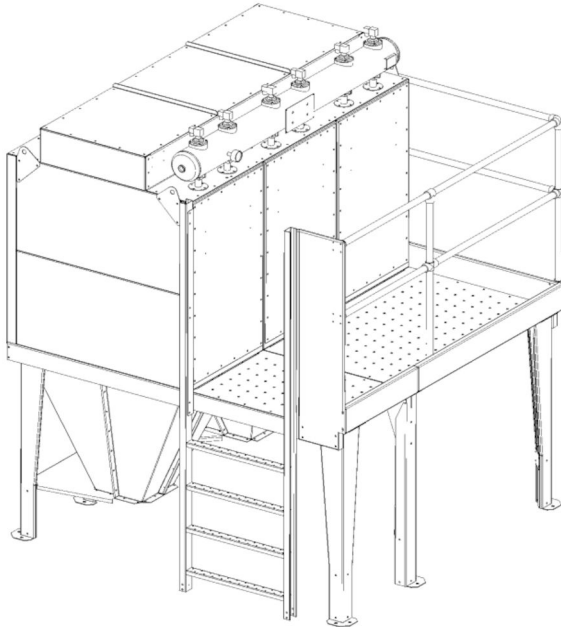

Platform for FM filter

Platforms for every FM filter size can be delivered

Platforms for every FM filter size can be delivered. The platform is very wide.

Description:

The platform is made of galvanized steel plates. The ladder can be mounted either at the left or at the right gable. The railing is made of 1" galvanized steel tube. In connection with the mounting of the platform the legs of the FM filter must be mounted along the front edge of the platform. The foundation must fit the dimensions of the platform and the filter.

Product name	Platform for FM filter
---------------------	------------------------

Platform for FM filter

[Image]	Description	Weight (kg)	[model]
	Platform for FM filter with 2 modules	85	5501356
	Platform for FM filter with 4 modules	119	5501357
	Platform for FM filter with 6 modules	149	5501358
	Platform for FM filter with 8 modules	177	5501359
	Platform for FM filter with 6 modules, single outlet hopper	149	5501373
	Platform for FM filter with 8 modules, single outlet hopper	177	5501374

Platform for FM filter

Filter size	A (mm)
FM – 2 modules	655
FM – 4 modules	1,304
FM – 6 modules	1,955
FM – 8 modules	2,605
FM – 6 module single outlet hopper	1,955
FM – 8 module single outlet hopper	2,605