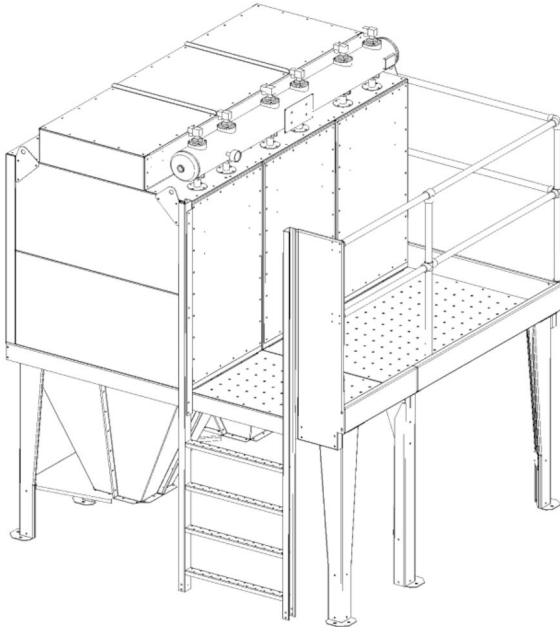

Platform for FM filter

Platforms for every FM filter size can be delivered

Platforms for every FM filter size can be delivered. The platform is very wide.

Description:

The platform is made of galvanized steel plates. The ladder can be mounted either at the left or at the right gable. The railing is made of 1" galvanized steel tube. In connection with the mounting of the platform the legs of the FM filter must be mounted along the front edge of the platform. The foundation must fit the dimensions of the platform and the filter.

品名	Platform for FM filter
----	------------------------

Platform for FM filter

[image]	产品名称	重量 (公斤)	产品编号
	Platform for FM filter with 2 modules	85	5501356
	Platform for FM filter with 4 modules	119	5501357
	Platform for FM filter with 6 modules	149	5501358
	Platform for FM filter with 8 modules	177	5501359
	Platform for FM filter with 6 modules, single outlet hopper	149	5501373
	Platform for FM filter with 8 modules, single outlet hopper	177	5501374

Platform for FM filter

Filter size	A (mm)
FM – 2 modules	655
FM – 4 modules	1,304
FM – 6 modules	1,955
FM – 8 modules	2,605
FM – 6 module single outlet hopper	1,955
FM – 8 module single outlet hopper	2,605