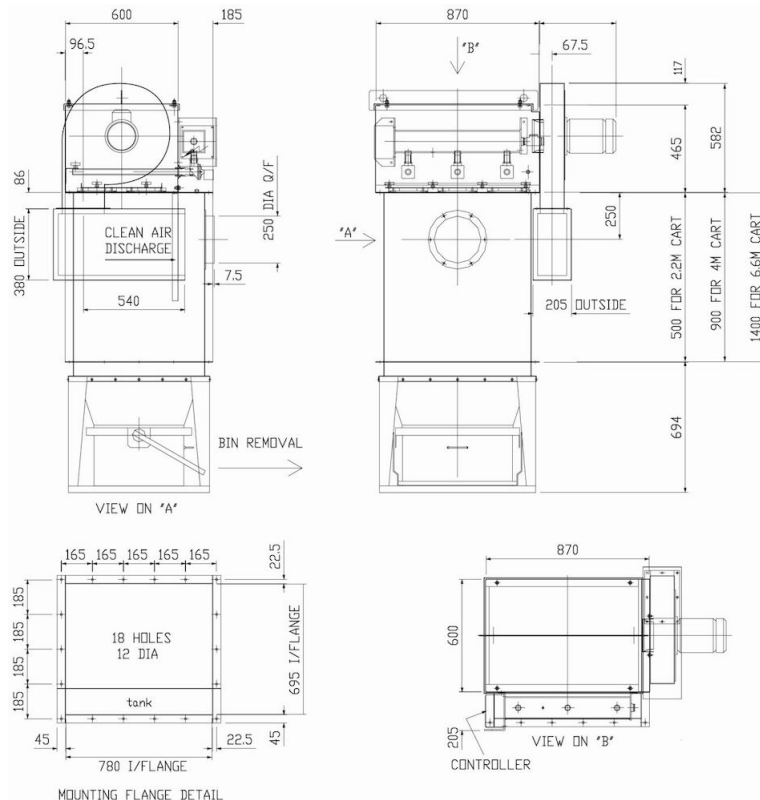

MJC kompakt patronfilter i minitutförande

MJC Mini Planning-in Data

The MJC Mini 13/22/32, 24/40/32 and 40/66/32 are available as insertable or open based venting filters, with or without fan assistance. Both units use the same mounting flange illustrated here.

They may also be specified with a conventional hopper with 75 litre (illustrated) or 150 litre quick-release bin. The units may be assembled with bin removal from front or rear.

The fan may be positioned with an upward discharge if required.