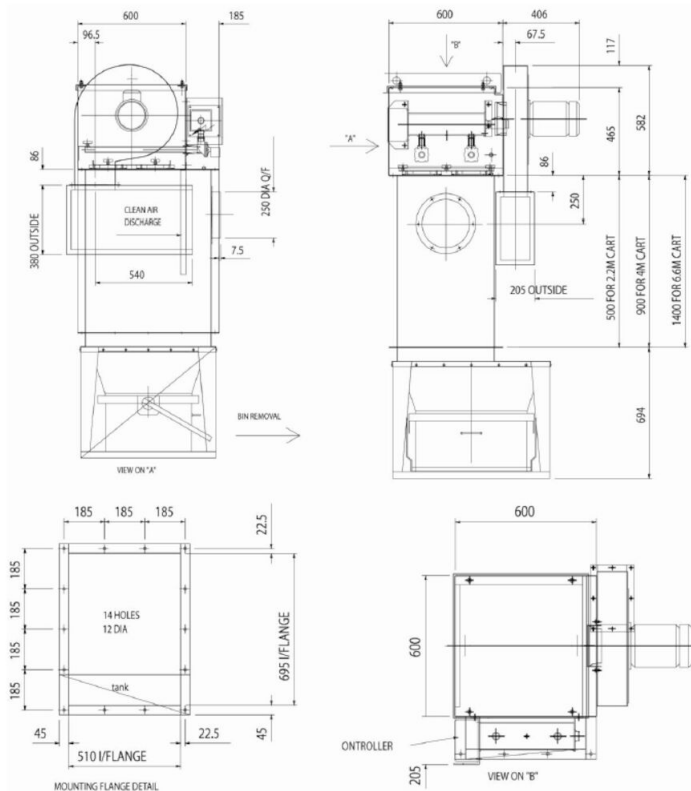

MJC Mini Planning-in Data

MJC Mini 9/22/22, 16/40/22 and 26/66/22 are available as insertable or open based venting filters, with or without fan assistance. Both units use the same mounting flange illustrated here.