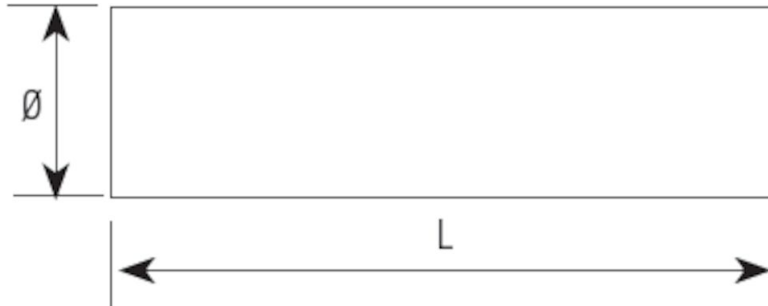

High Vacuum Pipes

$\varnothing$ = Diameter
L = Length