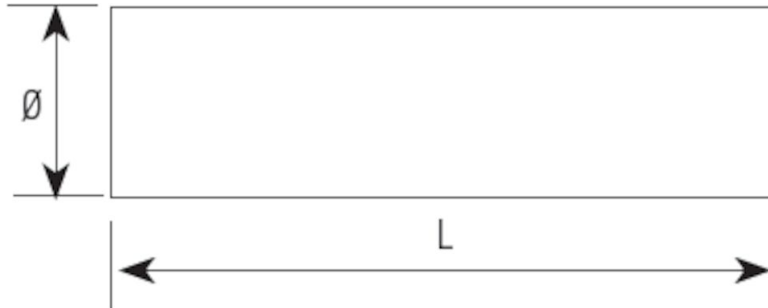

High Vacuum Pipes

$\emptyset$ = Diameter
L = Length