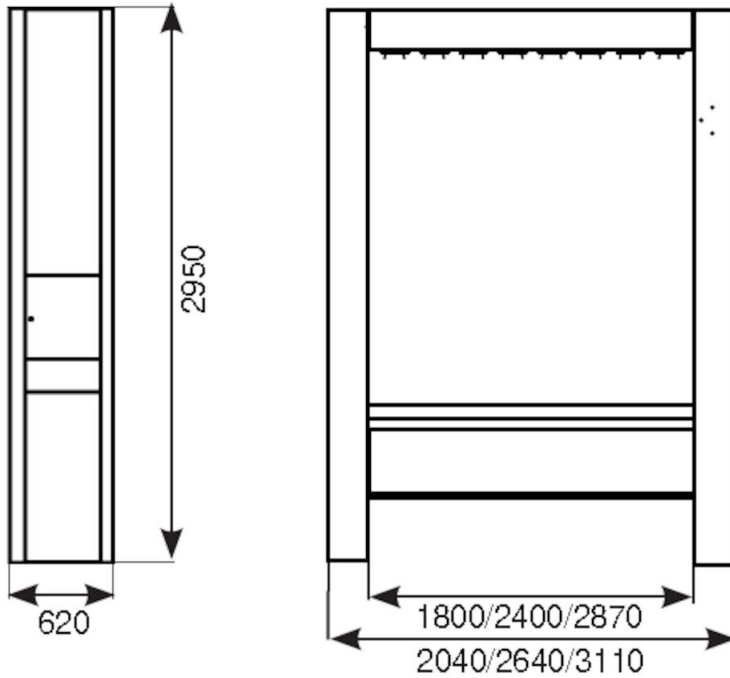

***Inkluderer dryppbeholder

****Inkluderer rom for smørefat (200 kg)

Serviceårn

Tilbehør		Artikkelnummer
	Dryppskål for servicekolonne	30504650
	Koblingsboks for VRS-tårn	30512650

Servicetårn

Servicetower HD

A = Place for control box keypad

B = Inner frame. Pre-drilled holes Ø14

C = Pre-drilled hose for cable reel C20

Serviceårn

Service tower

Serviceårn

Service column

A = Knock out holes for 12 hose reels or 1 exhaust reel plus 9 hose reels