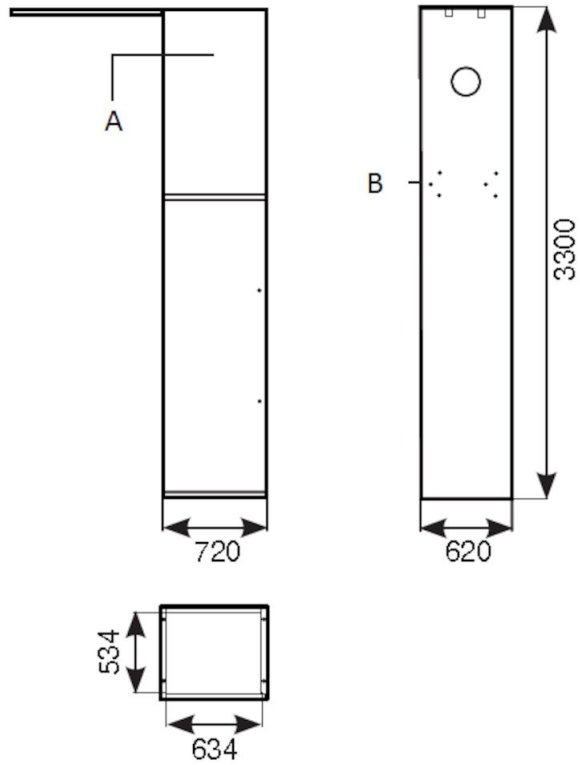

A = Place for control box keypad

B = Inner frame. Pre-drilled holes Ø14

C = Pre-drilled hose for cable reel C20

Serviceårn

Service tower

Serviceårn

Service column

A = Knock out holes for 12 hose reels or 1 exhaust reel plus 9 hose reels

B = Pre-drilled holes for C20 cable reel