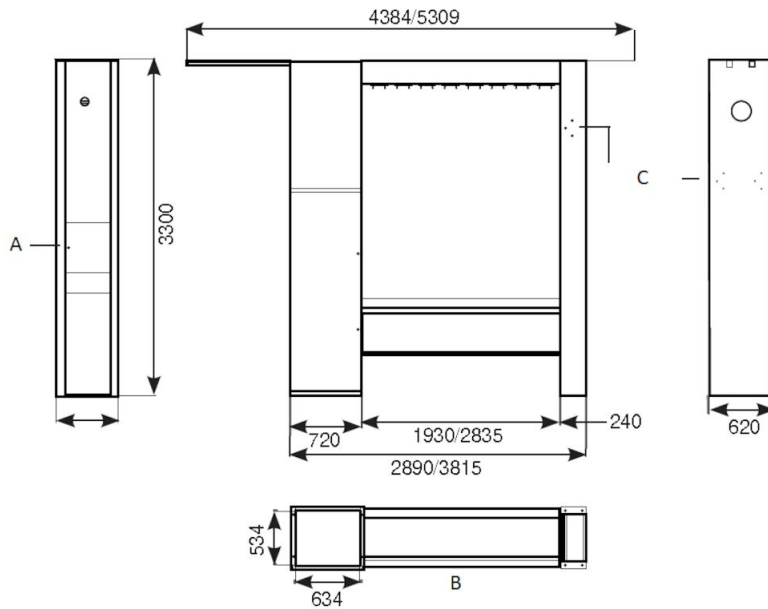

Servicetårn

Servicetower HD

A = Place for control box keypad

B = Inner frame. Pre-drilled holes Ø14

C = Pre-drilled hose for cable reel C20