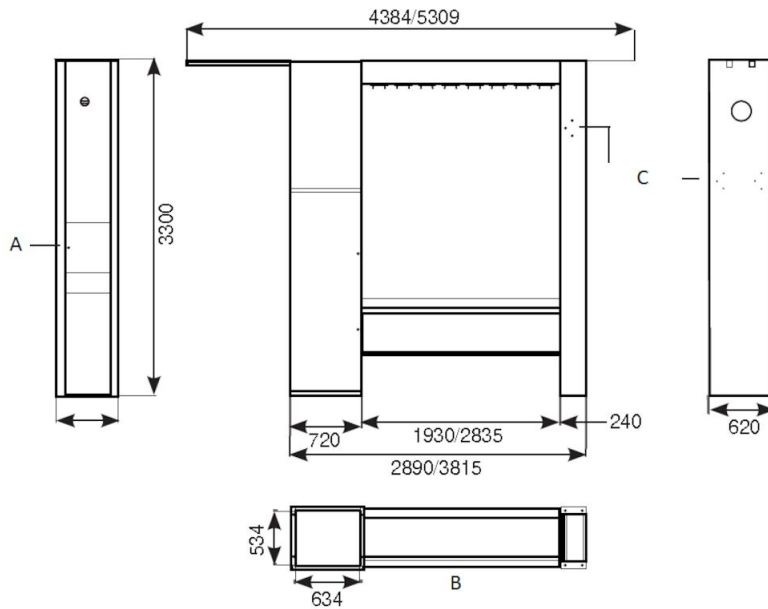

---

Product naam	Onderhoudstoren
Materiaal	Material: sheet metal, painted RAL5009

## Onderhoudstoren

Servicetower HD

A = Place for control box keypad

B = Inner frame. Pre-drilled holes  $\varnothing 14$

C = Pre-drilled hose for cable reel C20