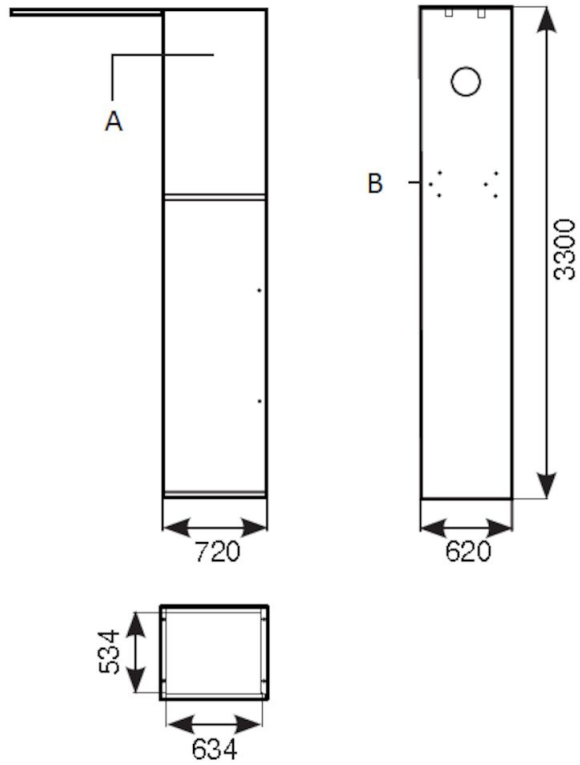

Service tower

Onderhoudstoren

Service column

A = Knock out holes for 12 hose reels or 1 exhaust reel plus 9 hose reels

B = Pre-drilled holes for C20 cable reel