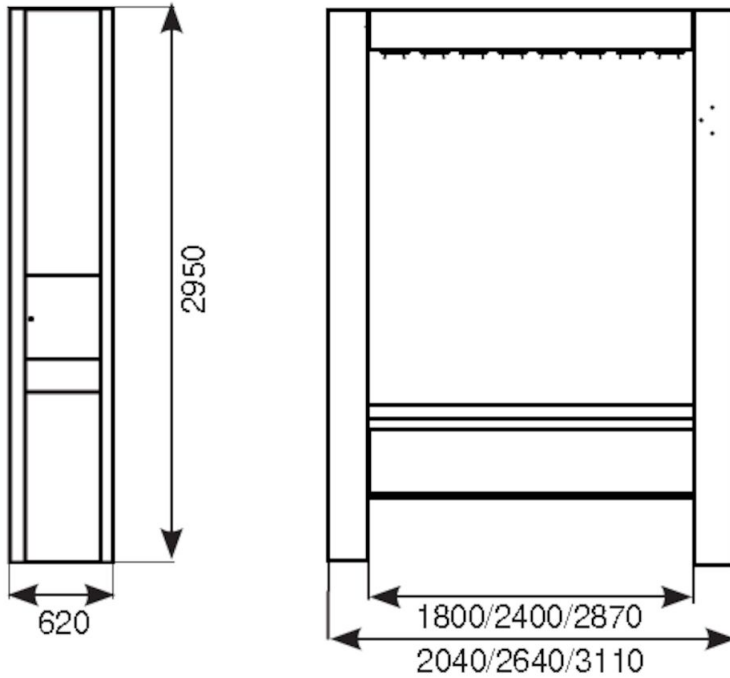

Onderhoudstoren

Service tower