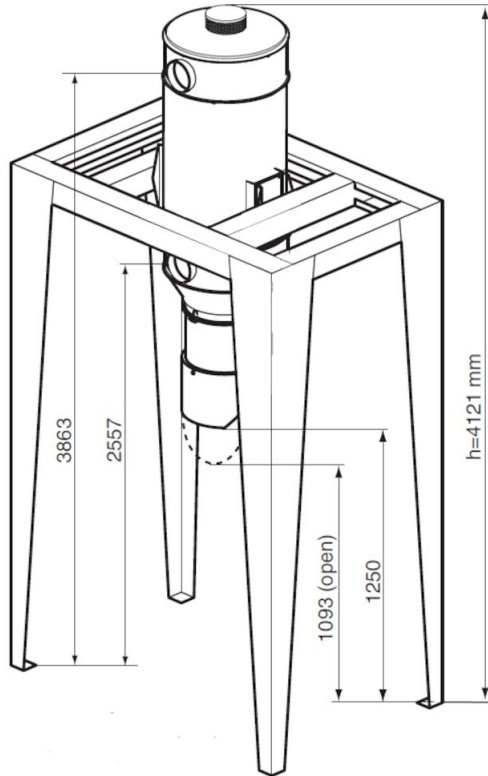

FlexFilter