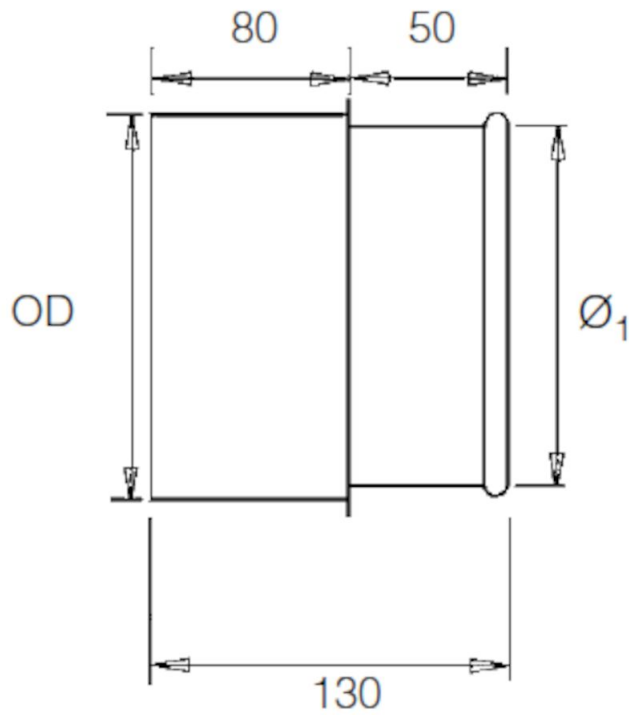

QFS adapters and accessories

QF Machine adapter dimensions

QF Machine adapter dimensions