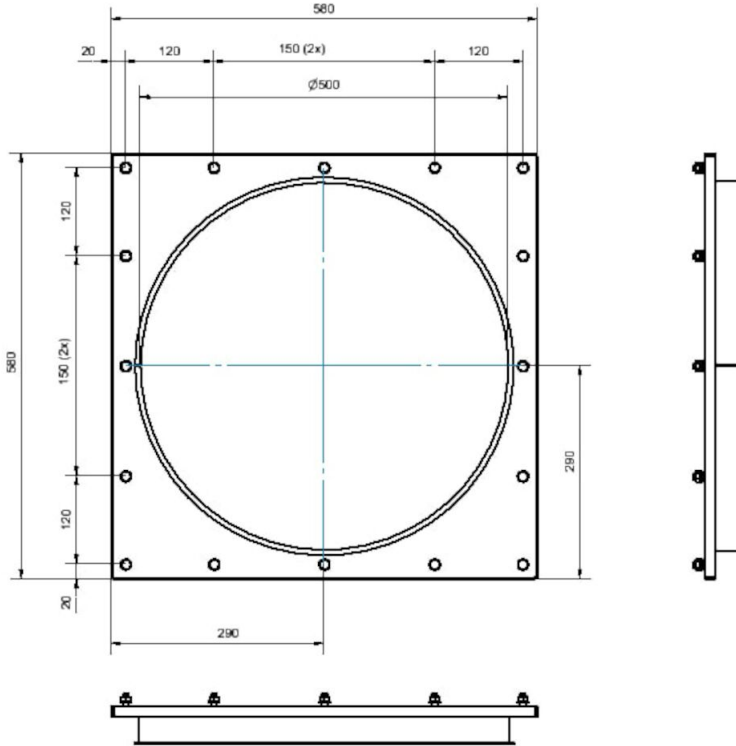

OSF 5x2000 SM

[image]	产品名称	产品编号
	OSF 5x2000, Inlet flange 500x500mm left. Drain 4 x 1 " Female.	12401147*
	OSF 5x2000, Inlet flange 500x500mm right. Drain 4 x 1 " Female.	12401148*

*Plus 10可选过滤项

OSF 5x2000 SM

*Drain connection must be elevated min 200 mm from pump box support level

**Drain connection must be elevated min 420mm from container support level

OSF 5x2000 SM

OSF 5x2000 assembly of options:

OSF 5x2000 SM

OSF 5x2000 complete with options:

OSF 5x2000 SM

OSF 5x2000 with inlet from left side:

OSF 5x2000 SM

OSF 5x2000 with inlet from right side:

OSF 5x2000 SM

Dimension Inlet adapter OSF5x2000,
accessory 12401162:

Dimension Extensions Structure OMF2x6000,
accessory 12401167:

OSF 5x2000 SM

Dimension Fan Enclosure_OSF2x2000_3x2000_4x2000_5x2000_OMF2x4000_4x4000,
accessory 12401109: