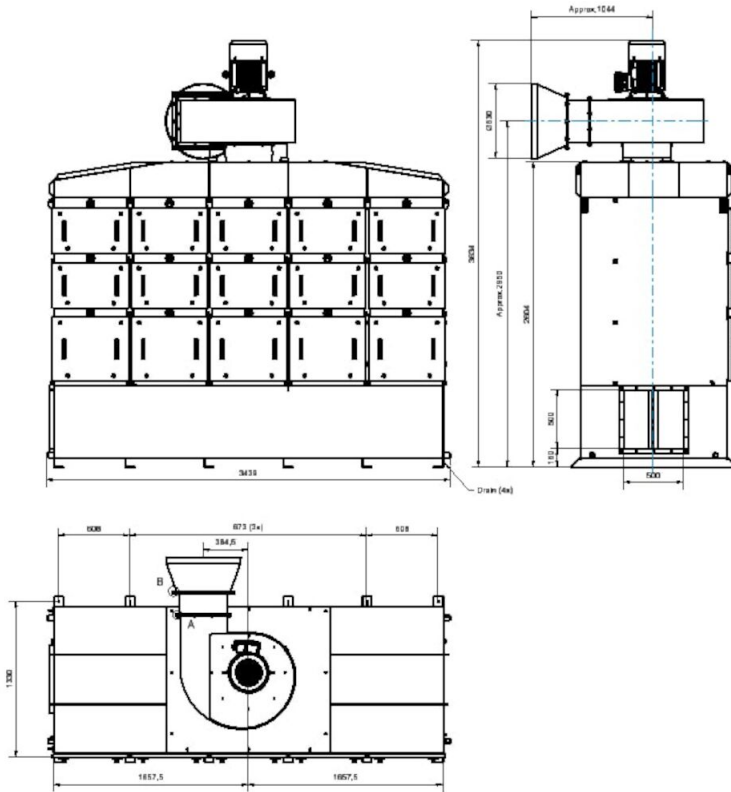

*Drain connection must be elevated min 200 mm from pump box support level

**Drain connection must be elevated min 420mm from container support level

OSF 5x2000 SM

OSF 5x2000 assembly of options:

OSF 5x2000 SM

OSF 5x2000 complete with options:

OSF 5x2000 SM

OSF 5x2000 with inlet from left side:

OSF 5x2000 SM

OSF 5x2000 with inlet from right side:

OSF 5x2000 SM

Dimension Inlet adapter OSF5x2000,
accessory 12401162:

Dimension Extensions Structure OMF2x6000,
accessory 12401167:

OSF 5x2000 SM

Dimension Fan Enclosure_OSF2x2000_3x2000_4x2000_5x2000_OMF2x4000_4x4000,
accessory 12401109: