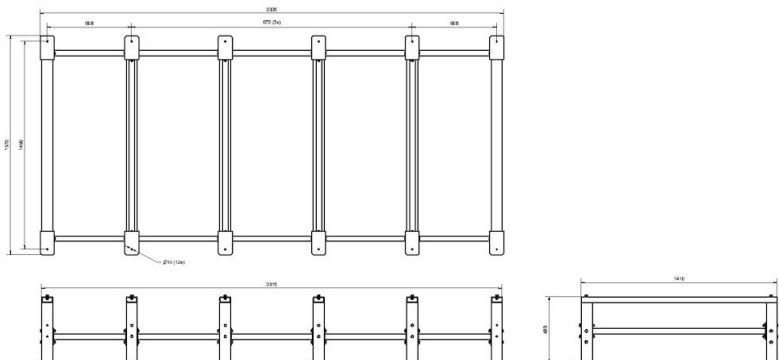

*Drain connection must be elevated min 200 mm from pump box support level

**Drain connection must be elevated min 420mm from container support level

OSF 5x2000 SM

OSF 5x2000 assembly of options:

OSF 5x2000 SM

OSF 5x2000 complete with options:

OSF 5x2000 SM

OSF 5x2000 with inlet from left side:

OSF 5x2000 SM

OSF 5x2000 with inlet from right side:

OSF 5x2000 SM

Dimension Inlet adapter OSF5x2000,
accessory 12401162:

Dimension Extensions Structure OMF2x6000,
accessory 12401167:

OSF 5x2000 SM

Dimension Fan Enclosure_OSF2x2000_3x2000_4x2000_5x2000_OMF2x4000_4x4000,
accessory 12401109: