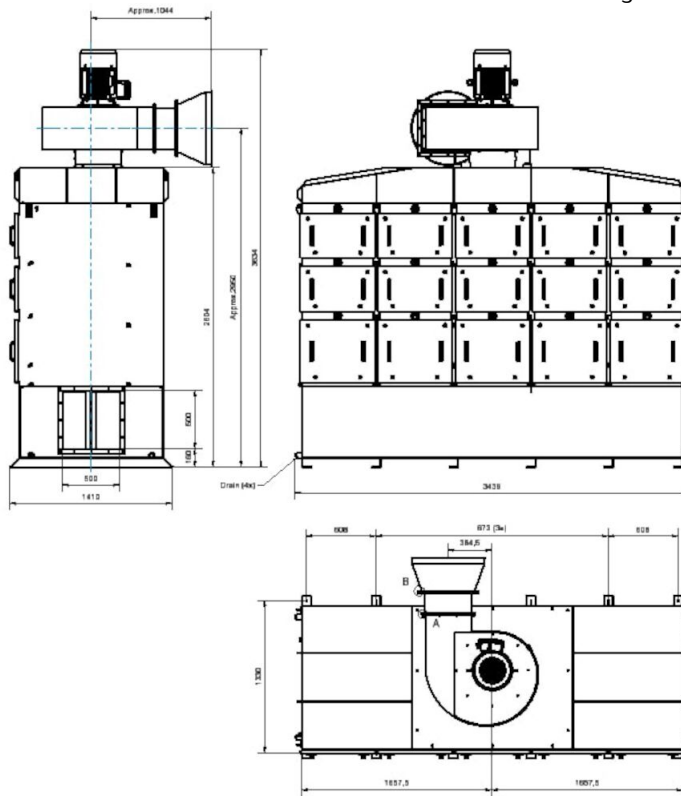

*Drain connection must be elevated min 200 mm from pump box support level

**Drain connection must be elevated min 420mm from container support level

OSF 5x2000 SM

OSF 5x2000 assembly of options:

OSF 5x2000 SM

OSF 5x2000 complete with options:

OSF 5x2000 SM

OSF 5x2000 with inlet from left side:

OSF 5x2000 SM

OSF 5x2000 with inlet from right side:

OSF 5x2000 SM

Dimension Inlet adapter OSF5x2000,
accessory 12401162:

Dimension Extensions Structure OMF2x6000,
accessory 12401167:

OSF 5x2000 SM

Dimension Fan Enclosure_OSF2x2000_3x2000_4x2000_5x2000_OMF2x4000_4x4000,
accessory 12401109: