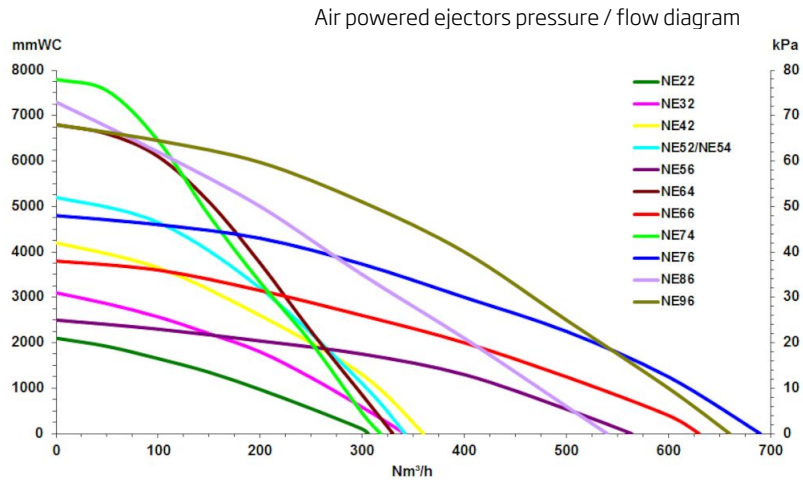

## 221A

---

---

Nom du produit	221A
----------------	------

CE

221A

## 221A

Air Powered ejectors

All performance data are based on 7 bar supply pressure