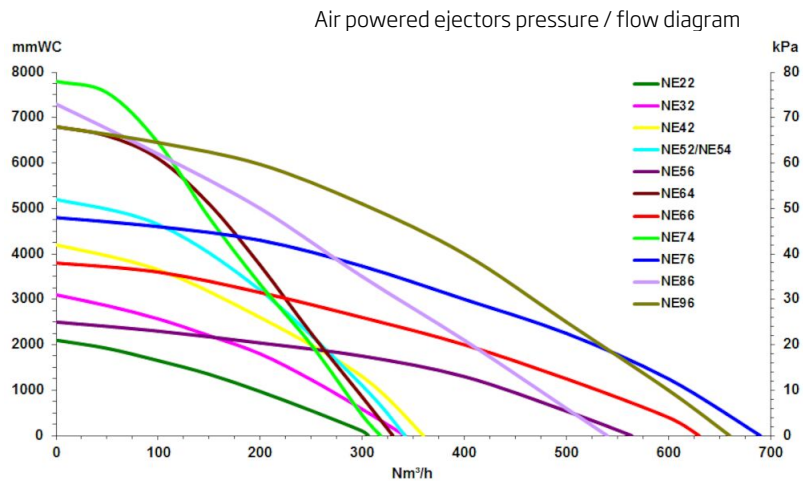

Air Powered ejectors

All performance data are based on 7 bar supply pressure