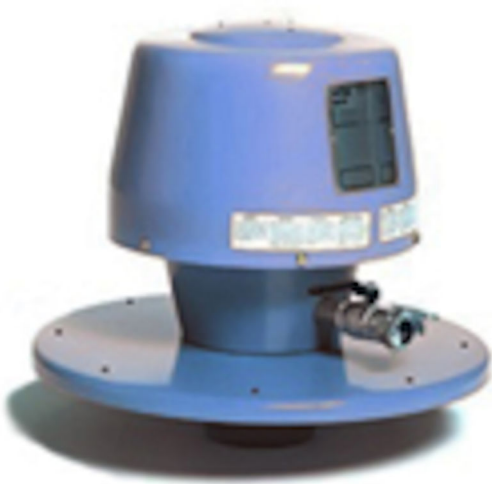

High Vacuum accessories, Ejectors

Product name	High Vacuum accessories, Ejectors
--------------	--------------------------------------

CE

High Vacuum accessories, Ejectors

High Vacuum accessories, Ejectors

	อุปกรณ์เสริม	หมายเลขชิ้นส่วน
	Electrical control system for ejectors NE 22-76. (Suction time: 0-5 min, Discharge time: 0-15 sek)	43220001
	Timer electrical control for ejector NE 22-76, without control box. Mounted on the compressed air connection. (Suction time: 0 - 15 min, Discharge time: 0-15 sek)	43220026
	Electrical Control system for ejector NE 86 (Suction time: 0-5 min, Discharge time: 0-15 sek)	43222001
	Timer electrical control for ejector NE 86-96, without control box. Mounted on the compressed air connection. (Suction time: 0 - 15 min, Discharge time: 0-15 sek)	43222008

High Vacuum accessories, Ejectors

Air Powered ejectors

All performance data are based on 7 bar supply pressure