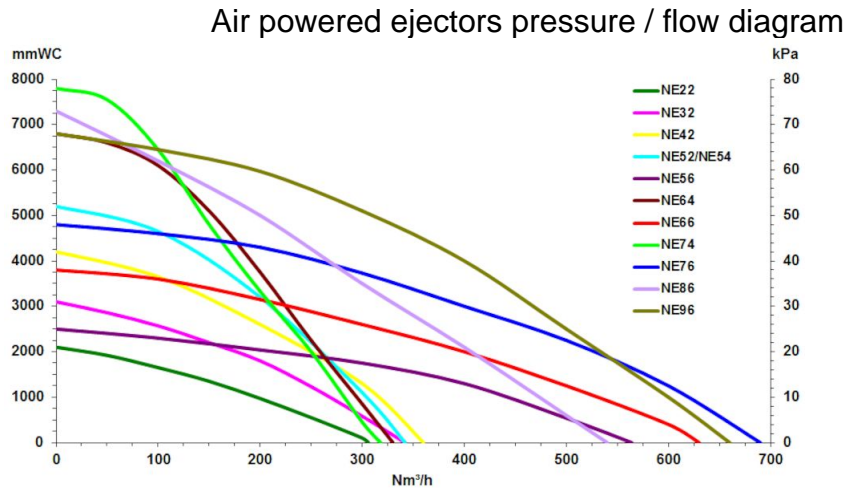

High Vacuum accessories, Ejectors

Air Powered ejectors

All performance data are based on 7 bar supply pressure