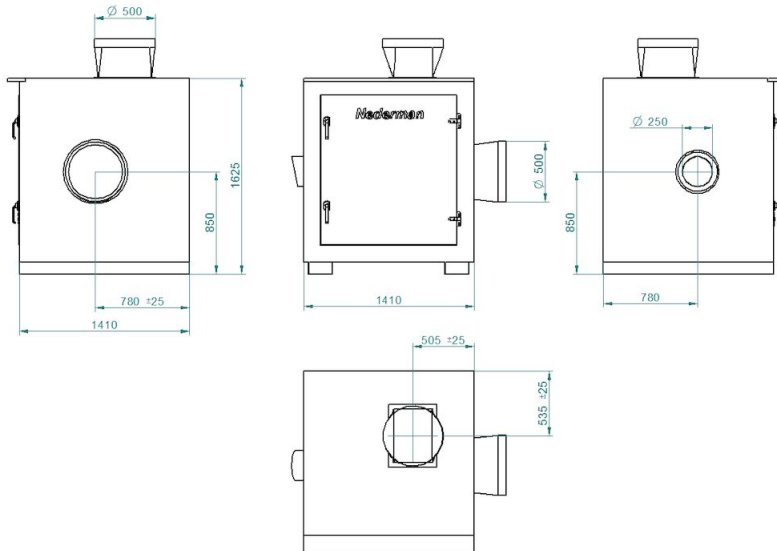

NCF-ventilator med lydboks

Dimension:
Item no. 14560228: SE 120/15 400/690V