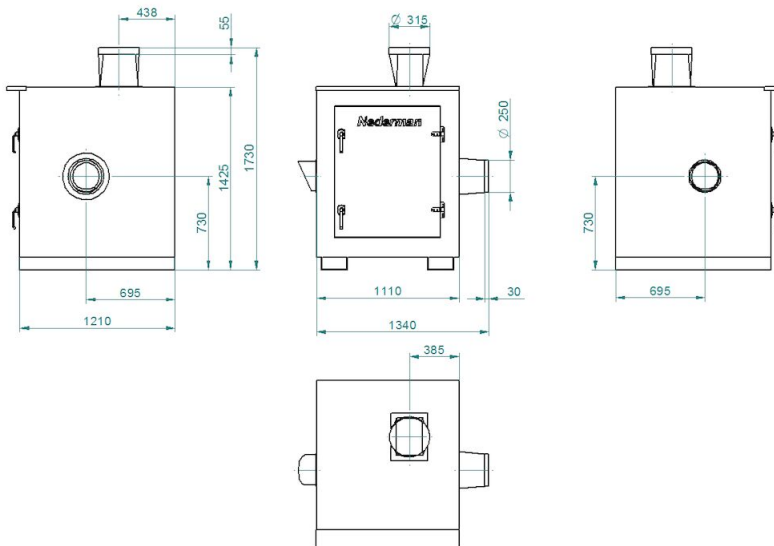

## NCF-ventilator med lydboks

Y = Pressure drop

X = Air flow

A = Total pressure

B = Static pressure

Dimension:

Art. no. 14560128: SE 30/15 230/400V