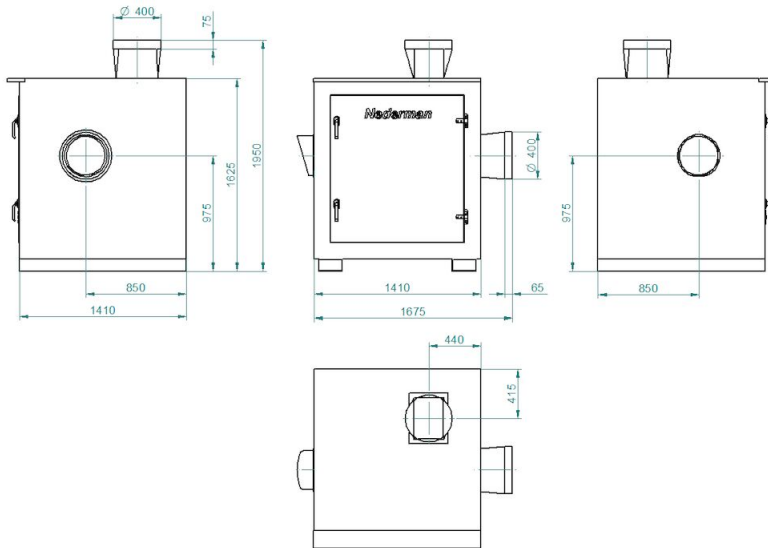

NCF fan with sound enclosure

Dimension:
Item no. 14560728: SE 120/25 400/690V