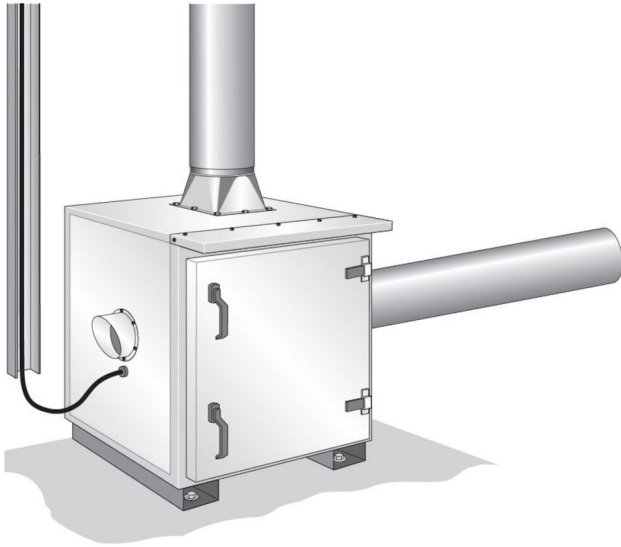

## NCF fan with sound enclosure

Nederman NCF Fan Sound Enclosures are complete and consist of a fan, flexible connections between fan and inside box, vibration absorbers and two cable glands for electrical connection. The fan motor is cooled separately.

All Sound Enclosures are designed for both indoor and outdoor use, and are possible to lift from underneath with a fork lift.

Hull made of galvanised sheet metal steel. Two sizes of Sound Enclosures cover all NCF fans

- Thickness of elements: 100 mm
- Insulation: 100 mm mineral fibre
- Hinged door, 900x900 mm, with two handles

Product name	NCF fan with sound enclosure
Installation	[Indoor], [Outdoor]
Material	Galvanized sheet metal
Ambient temperature range	-30 to +40 °C (-22 F to 104 F)
Operating Temperature	Max 40 °C
Frequency (Hz)	50
No of phases	3