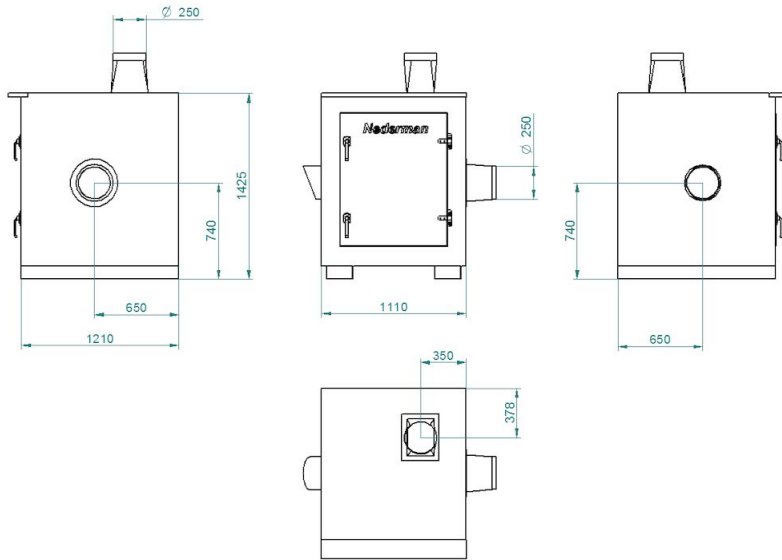

NCF fan with sound enclosure

Dimension:
Item no. 14560528: SE 50/25 400/690V