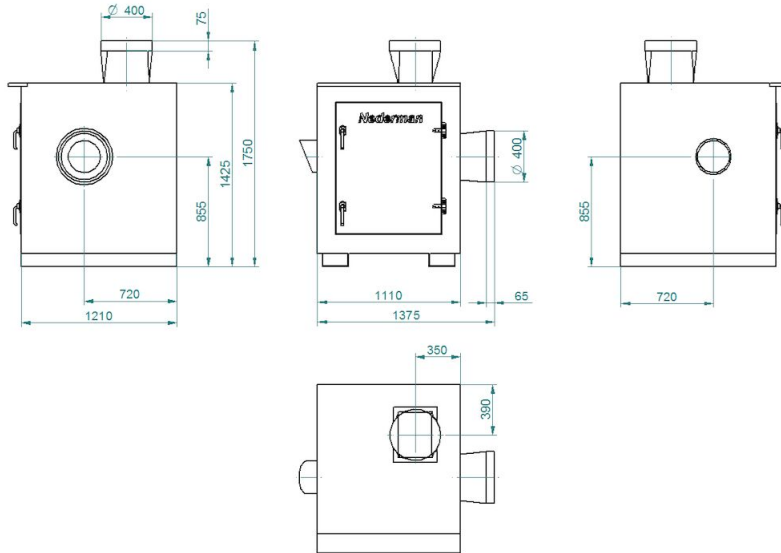

NCF fan with sound enclosure

Dimension:

Item no. 14560628: SE 80/20 400/690V