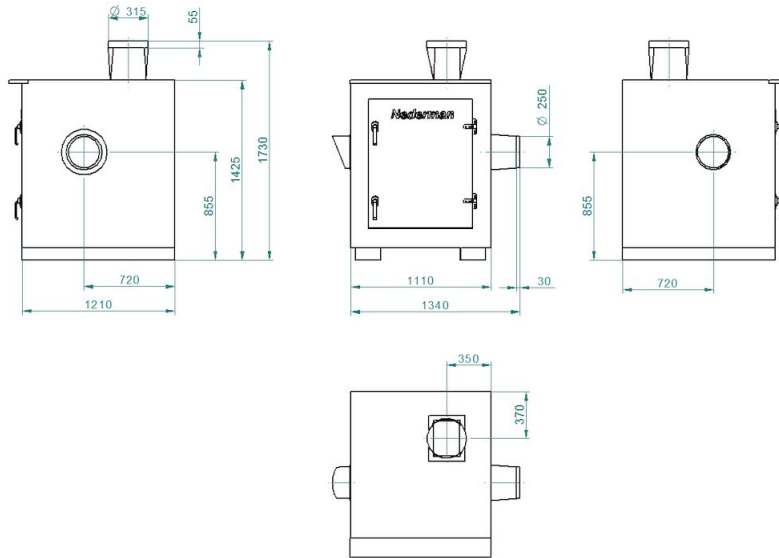

## NCF fan with sound enclosure

Y = Pressure drop

X = Air flow

A = Total pressure

B = Static pressure

Dimension:

Art. no. 14560128: SE 30/15 230/400V

## NCF fan with sound enclosure

Dimension:  
Item no. 14560228: SE 120/15 400/690V

Dimension:  
Item no. 14560328: SE 30/25 400/690V

## NCF fan with sound enclosure

Dimension:  
Item no. 14560428: SE 40/25 400/690V

## NCF fan with sound enclosure

Dimension:  
Item no. 14560528: SE 50/25 400/690V