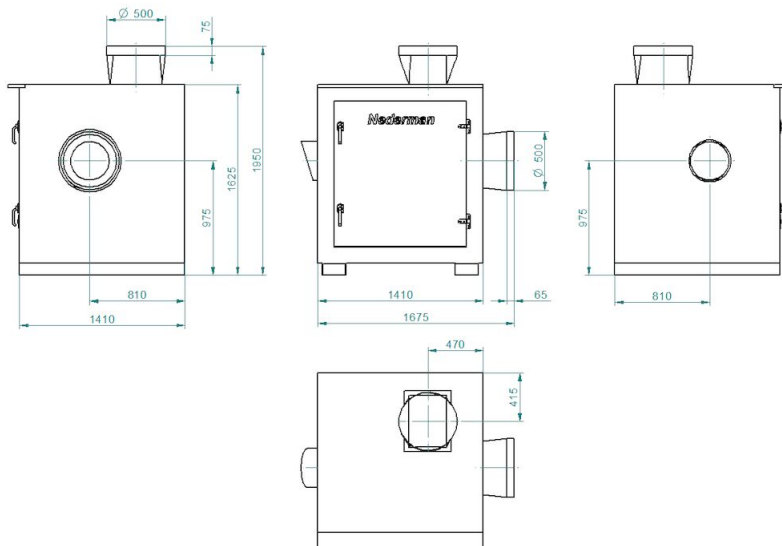

## NCF fan with sound enclosure

Dimension:

Item no. 14560628: SE 80/20 400/690V

## NCF fan with sound enclosure

Dimension:  
Item no. 14560728: SE 120/25 400/690V

Dimension:  
Item no. 14560828: SE 160/25 400/690V