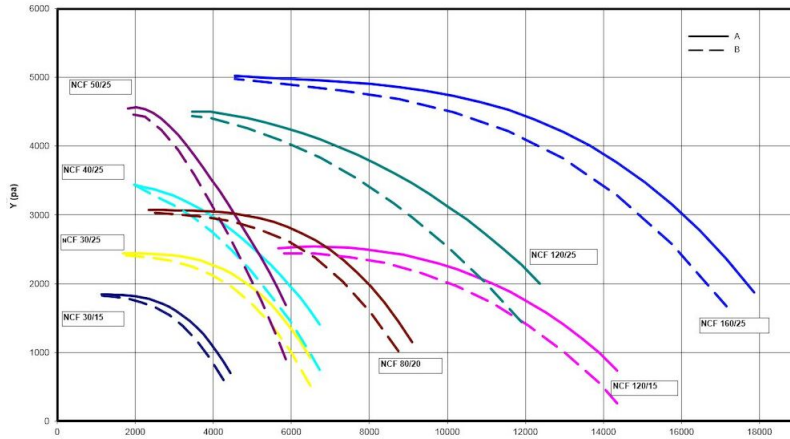

NCF fan with sound enclosure

Y = Pressure drop

X = Air flow

A = Total pressure

B = Static pressure