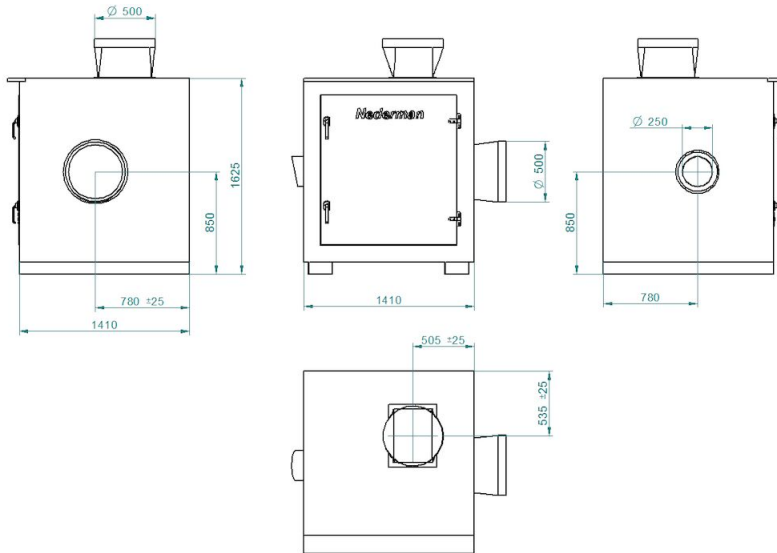

NCF-ventilator met geluiddempende behuizing

Y = Pressure drop

X = Air flow

A = Total pressure

B = Static pressure

Dimension:

Art. no. 14560128: SE 30/15 230/400V

NCF-ventilator met geluiddempende behuizing

Dimension:
Item no. 14560828: SE 160/25 400/690V