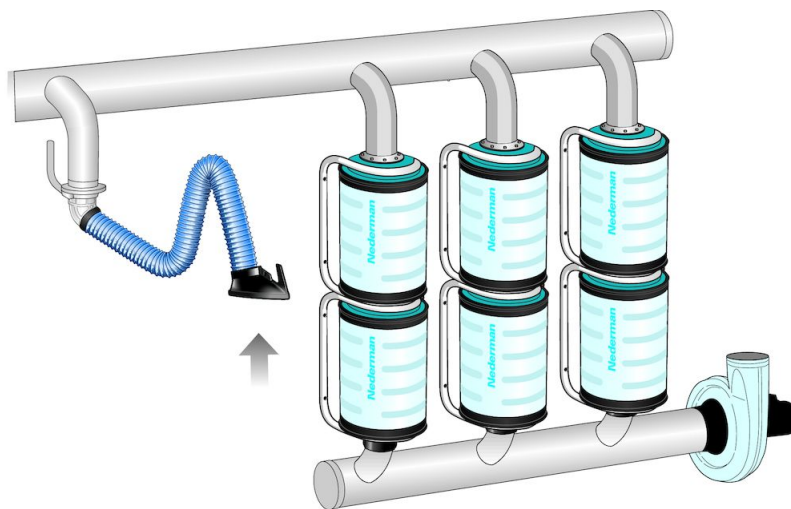

MFS, Modular Filter System

Installation example