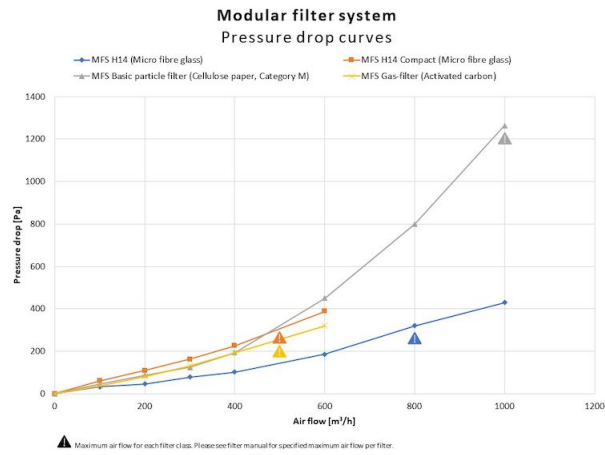

MFS, Modular Filter System

Installation example