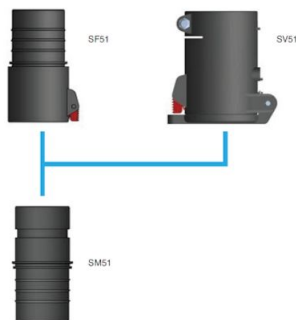

High Vacuum hose Couplers

Hose couplers Dia 51 mm, swivelling