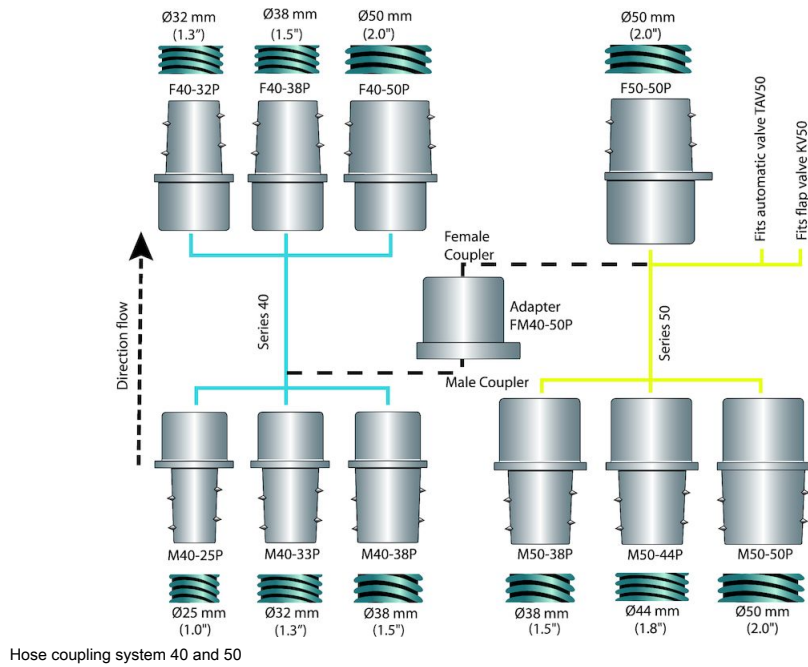

High Vacuum hose Couplers

Hose couplers Dia 51 mm, swivelling