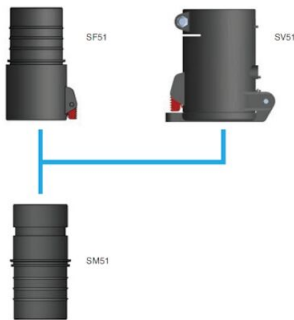

High Vacuum hose Couplers

Hose couplers Dia 51 mm, swivelling