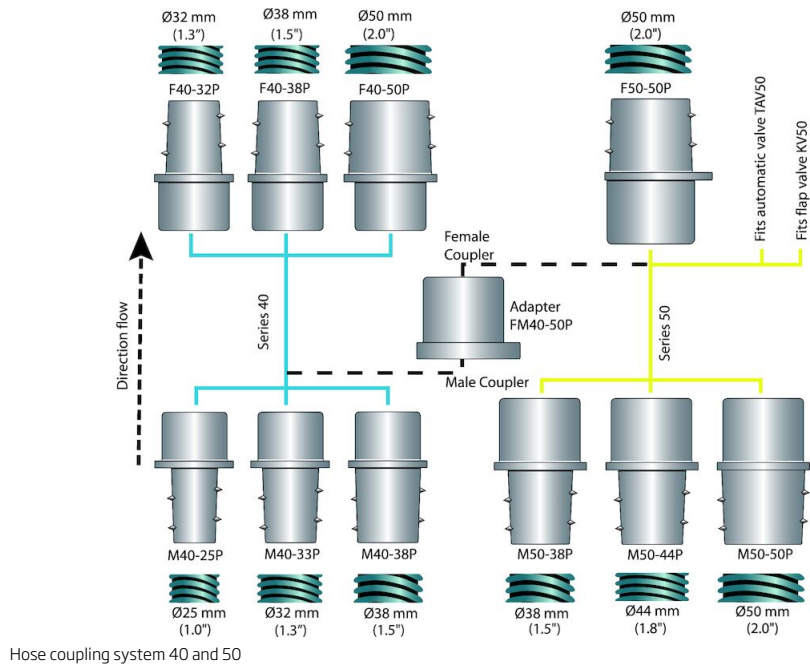

High Vacuum hose Couplers

Hose couplers Dia 51 mm, swivelling