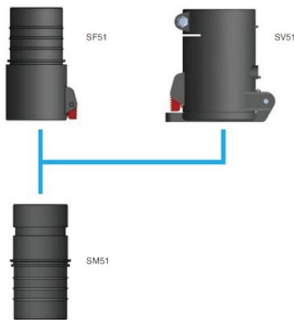

High Vacuum Hose Couplers

Hose couplers Dia 51 mm, swivelling