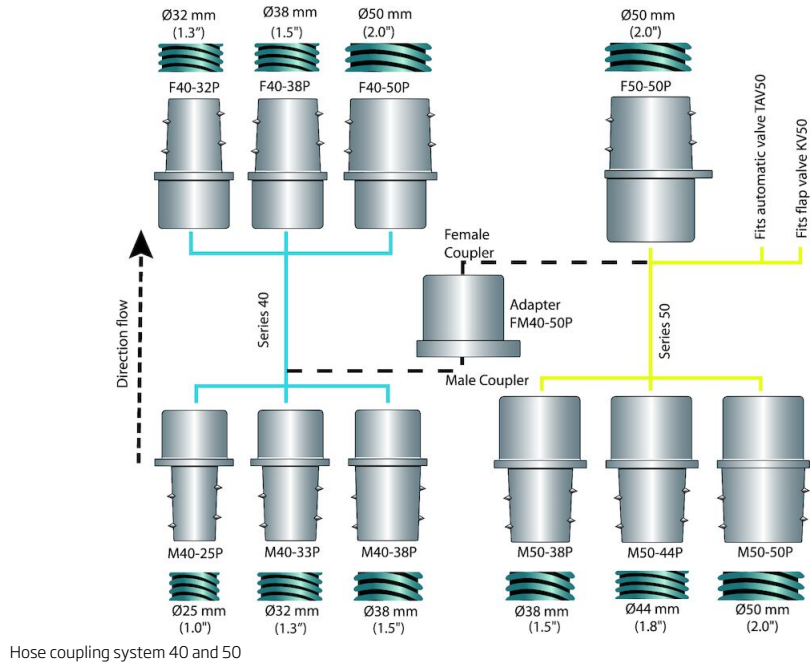

High Vacuum Hose Couplers

Hose couplers Dia 51 mm, swivelling