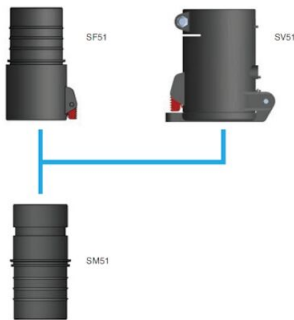

Hoogvacuüm slangkoppelingen

Hose couplers Dia 51 mm, swivelling