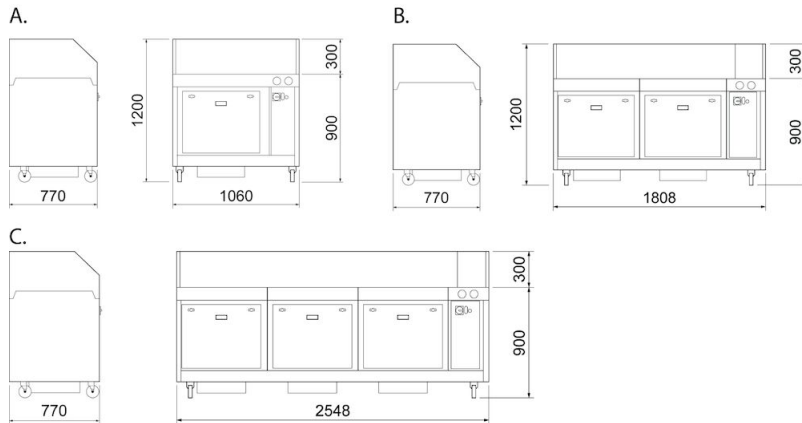

FilterBench Downdraft Table with carbon filter

A: Стенд филтра 23 B: Стенд филтра 46 C: Стенд филтра 69