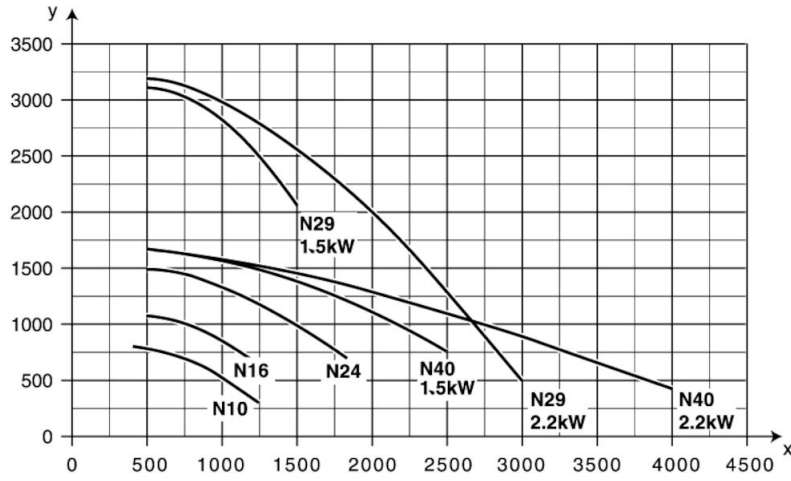

Fan N24 Portable Fan

X: airflow, m³/h Y: static pressure Pa