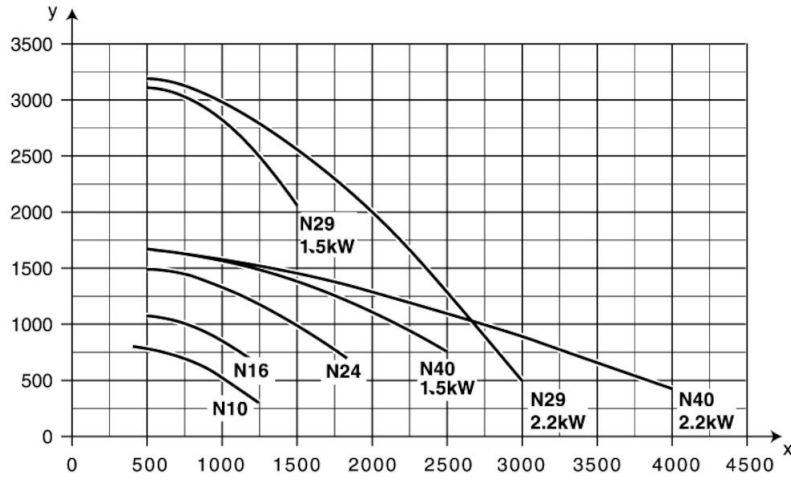

Fan N24 Portable Fan

X: airflow, m³/h Y: static pressure Pa