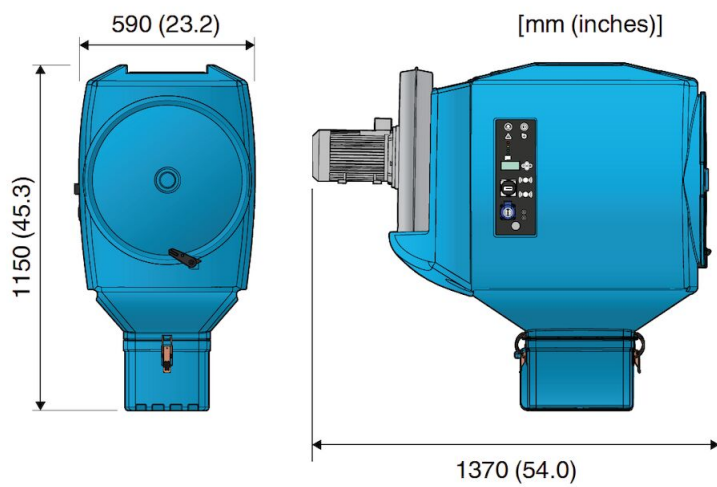

FilterBox Wall with N29 fan included