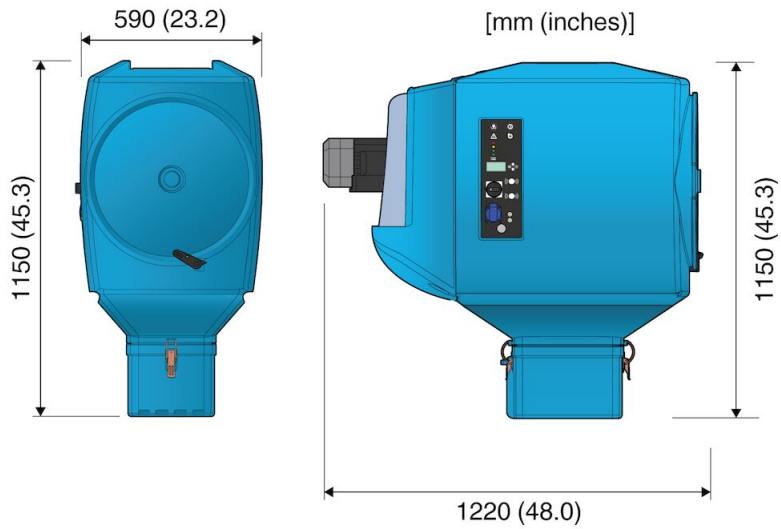

FilterBox Wall

FilterBox Wall с встроенным вентилятором N24