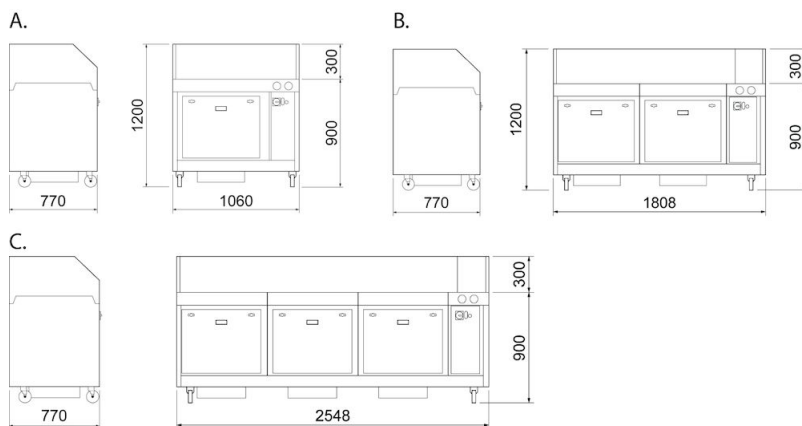

Product name	FilterBench
Filter efficiency (%)	99,9
Power Voltage (V)	230
Arm length (m)	
Mounting	[mobile]

FilterBench

[image]	Description	Weight (kg)	Power (kW)	[model]
	FilterBench23, with HEPA filter	230	0,5	73003030
	FilterBench23S, with HEPA filter	280	0,5	73003029
	FilterBench46, with HEPA filter	340	1	73003031
	FilterBench69, with HEPA filter	470	1,5	73003032
	FilterBench23, with Carbon filter	230	0,5	73000119
	FilterBench23S, with Carbon filter	280	0,5	73000538
	FilterBench46, with Carbon filter	340	1	73000120
	FilterBench69, with Carbon filter	470	1,5	73000121

FilterBench

[accessory]		[partno]
	Plain rubber mat 740 × 300 × 5mm	73000072
	Perforated rubber mat 740 × 770 × 5mm FB -sp	73000082

FilterBench

Functional description

A: FilterBench 23 B: FilterBench 46 C: FilterBench 69