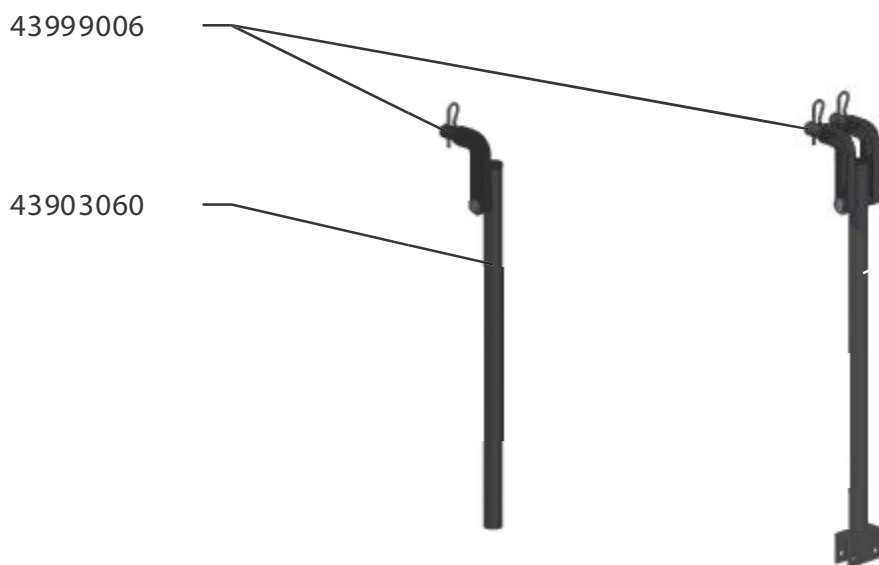

Air driven series

115A - NE32, S50

42111500

Original manual

EN MODEL SPECIFICATION AND SPARE PARTS

Model Specification

Description: 115A – NE32, S50

Model: 42111500

MAX 8 bar

43908004

43660001

43722001