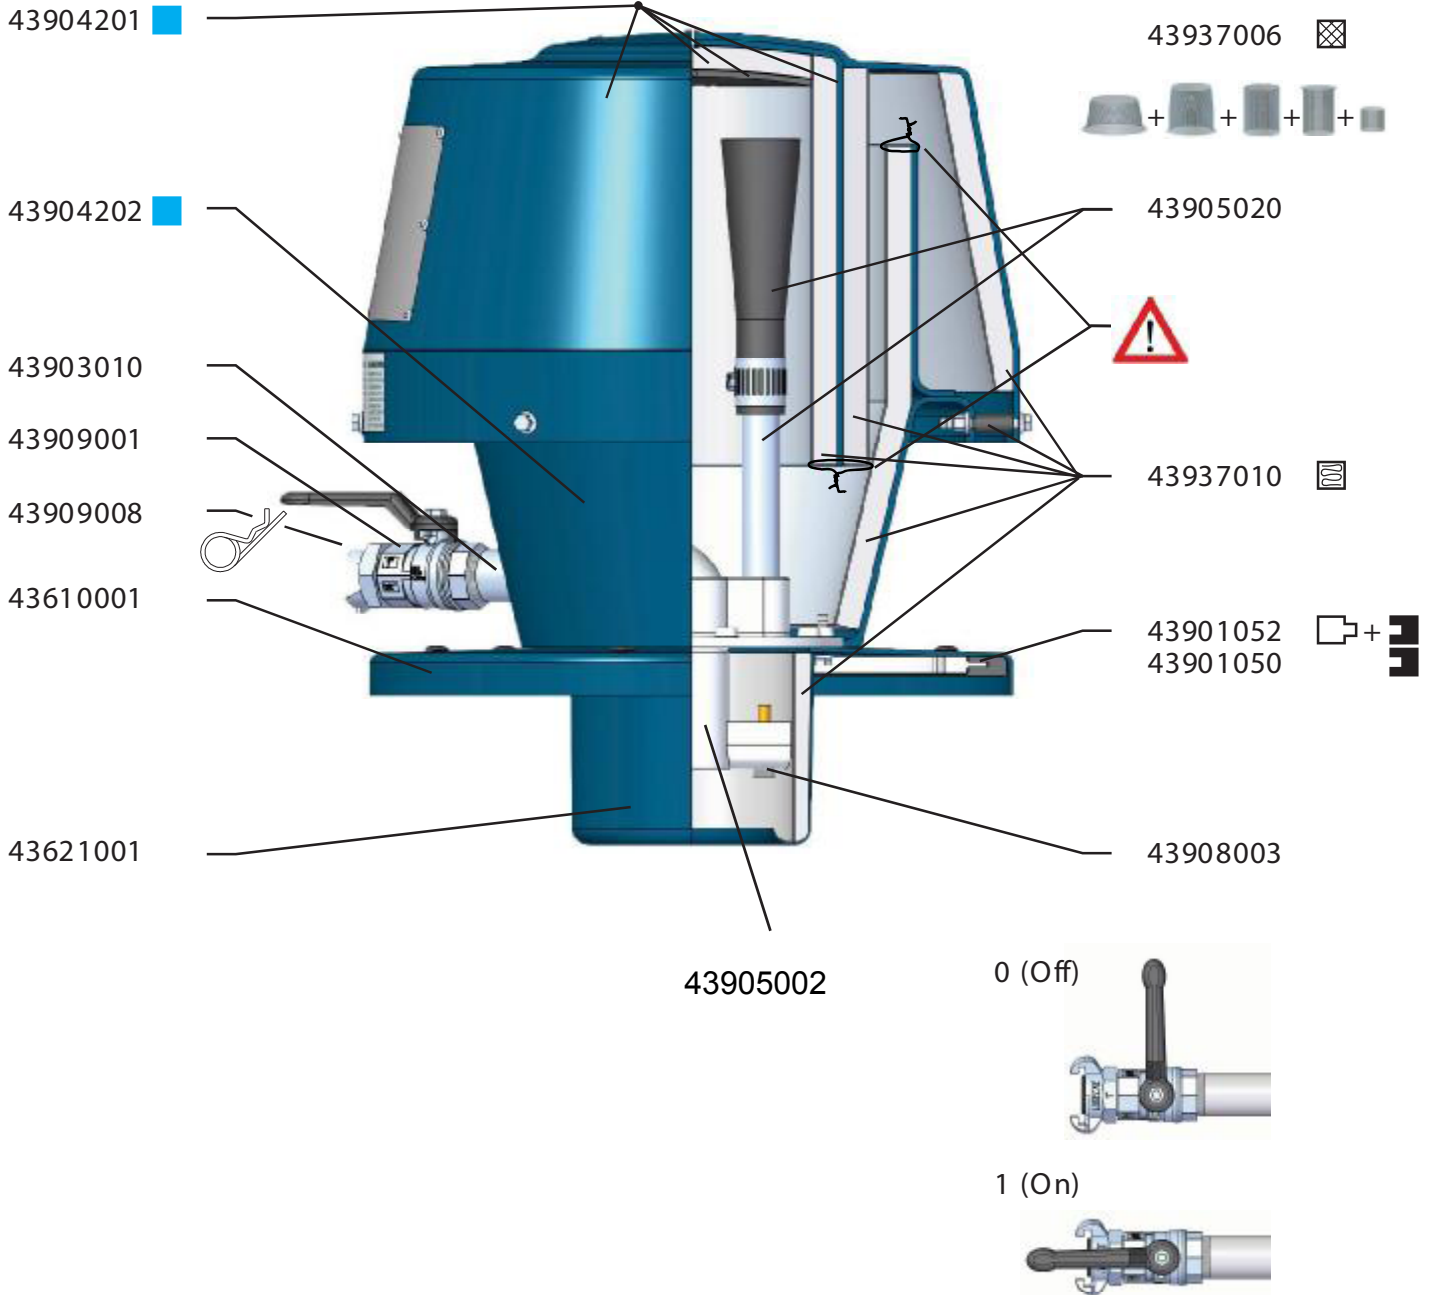

Air driven series

115A - NE32, S50

42111500

Original manual

EN MODEL SPECIFICATION AND SPARE PARTS

Model Specification

Description: 115A – NE32, S50

Model: 42111500

Code no.	Description	Qty.	Page
43022001	NE32, S50	1	4
43110100	Filter bag S50	1	-
43322001	Container S50 inlet d51	1	5
43670001	Fastener complete	1	-
43660001	Basket S50	1	6
43660300	Float ball S50/200	1	-
43662001	Accessory basket S50	1	-
43722001	Trolley S50 tippable	1	7
43840150	Floor suct head d51/500	1	8
43851050	Scraping tool d51 L=500	1	-
43861001	Hand suct head d51 toothed	1	-
43862001	Conical nozzle d51	1	-
43842001	Suction pipe d51 PEHD-el 1m	1	-
43842150	Pipe bend d51 antistatic	1	-
43822600	Hose PVC-51 L=7,5m incl couplings	1	-

MAX 8 bar

43908004

43660001

43722001