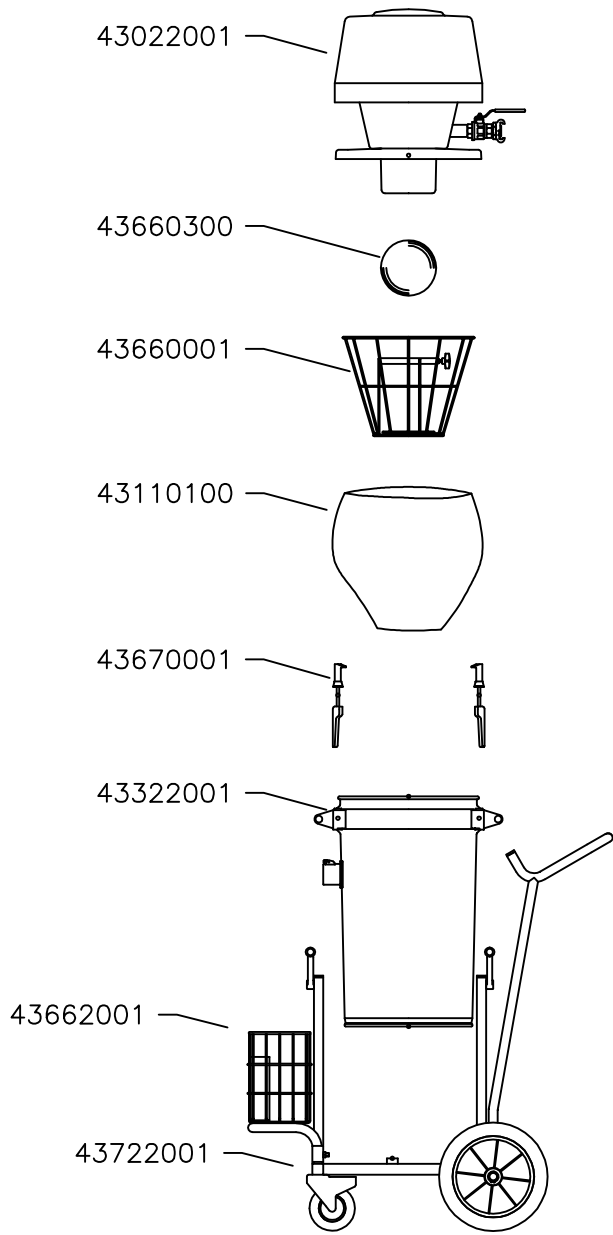

Air driven series

115A - NE32, S50

42111500

Original manual

EN MODEL SPECIFICATION AND SPARE PARTS

Model Specification

Description: 115A – NE32, S50

Model: 42111500

Code no.	Description	Qty.	Page
43022001	NE32, S50	1	4
43110100	Filter bag S50	1	-
43322001	Container S50 inlet d51	1	5
43670001	Fastener complete	1	-
43660001	Basket S50	1	6
43660300	Float ball S50/200	1	-
43662001	Accessory basket S50	1	-
43722001	Trolley S50 tippable	1	7
43840150	Floor suct head d51/500	1	8
43851050	Scraping tool d51 L=500	1	-
43861001	Hand suct head d51 toothed	1	-
43862001	Conical nozzle d51	1	-
43842001	Suction pipe d51 PEHD-el 1m	1	-
43842150	Pipe bend d51 antistatic	1	-
43822600	Hose PVC-51 L=7,5m incl couplings	1	-

MAX 8 bar

43908004

43660001

43722001