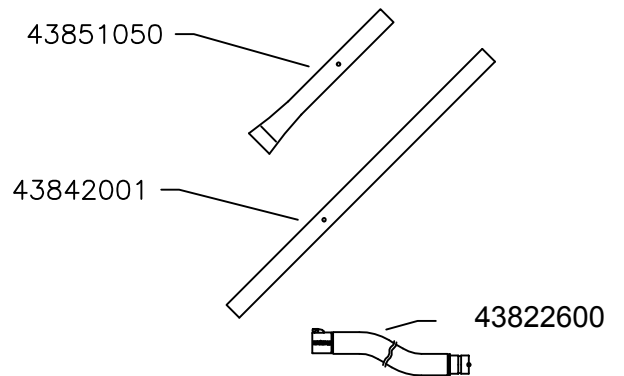

Air driven series

115A - NE32, S50

42111500

Original manual

EN MODEL SPECIFICATION AND SPARE PARTS

Model Specification

Description: 115A – NE32, S50

Model: 42111500

Code no.	Description	Qty.	Page
43022001	NE32, S50	1	4
43110100	Filter bag S50	1	-
43322001	Container S50 inlet d51	1	5
43670001	Fastener complete	1	-
43660001	Basket S50	1	6
43660300	Float ball S50/200	1	-
43662001	Accessory basket S50	1	-
43722001	Trolley S50 tippable	1	7
43840150	Floor suct head d51/500	1	8
43851050	Scraping tool d51 L=500	1	-
43861001	Hand suct head d51 toothed	1	-
43862001	Conical nozzle d51	1	-
43842001	Suction pipe d51 PEHD-el 1m	1	-
43842150	Pipe bend d51 antistatic	1	-
43822600	Hose PVC-51 L=7,5m incl couplings	1	-

MAX 8 bar

43908004

43660001

43722001