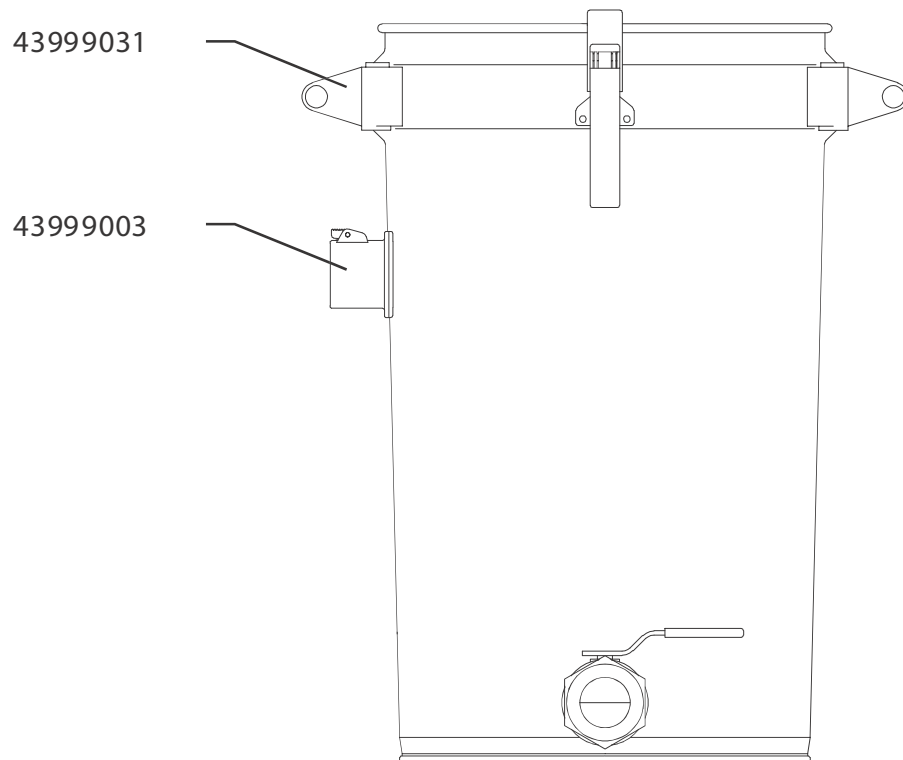

Air driven series

115A - NE32, S50

42111500

Original manual

EN MODEL SPECIFICATION AND SPARE PARTS

Model Specification

Description: 115A – NE32, S50

Model: 42111500

Code no.	Description	Qty.	Page
43022001	NE32, S50	1	4
43110100	Filter bag S50	1	-
43322001	Container S50 inlet d51	1	5
43670001	Fastener complete	1	-
43660001	Basket S50	1	6
43660300	Float ball S50/200	1	-
43662001	Accessory basket S50	1	-
43722001	Trolley S50 tippable	1	7
43840150	Floor suct head d51/500	1	8
43851050	Scraping tool d51 L=500	1	-
43861001	Hand suct head d51 toothed	1	-
43862001	Conical nozzle d51	1	-
43842001	Suction pipe d51 PEHD-el 1m	1	-
43842150	Pipe bend d51 antistatic	1	-
43822600	Hose PVC-51 L=7,5m incl couplings	1	-

MAX 8 bar

43908004

43660001

43722001