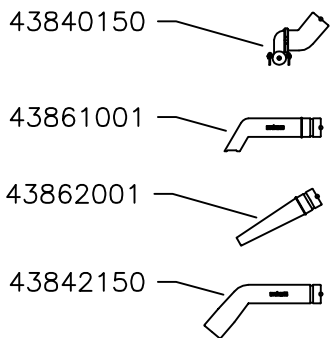

Air driven series

115A - NE32, S50

42111500

Original manual

EN MODEL SPECIFICATION AND SPARE PARTS

Model Specification

Description: 115A – NE32, S50

Model: 42111500

Code no.	Description	Qty.	Page
43022001	NE32, S50	1	4
43110100	Filter bag S50	1	-
43322001	Container S50 inlet d51	1	5
43670001	Fastener complete	1	-
43660001	Basket S50	1	6
43660300	Float ball S50/200	1	-
43662001	Accessory basket S50	1	-
43722001	Trolley S50 tippable	1	7
43840150	Floor suct head d51/500	1	8
43851050	Scraping tool d51 L=500	1	-
43861001	Hand suct head d51 toothed	1	-
43862001	Conical nozzle d51	1	-
43842001	Suction pipe d51 PEHD-el 1m	1	-
43842150	Pipe bend d51 antistatic	1	-
43822600	Hose PVC-51 L=7,5m incl couplings	1	-

MAX 8 bar

43908004

43660001

43722001