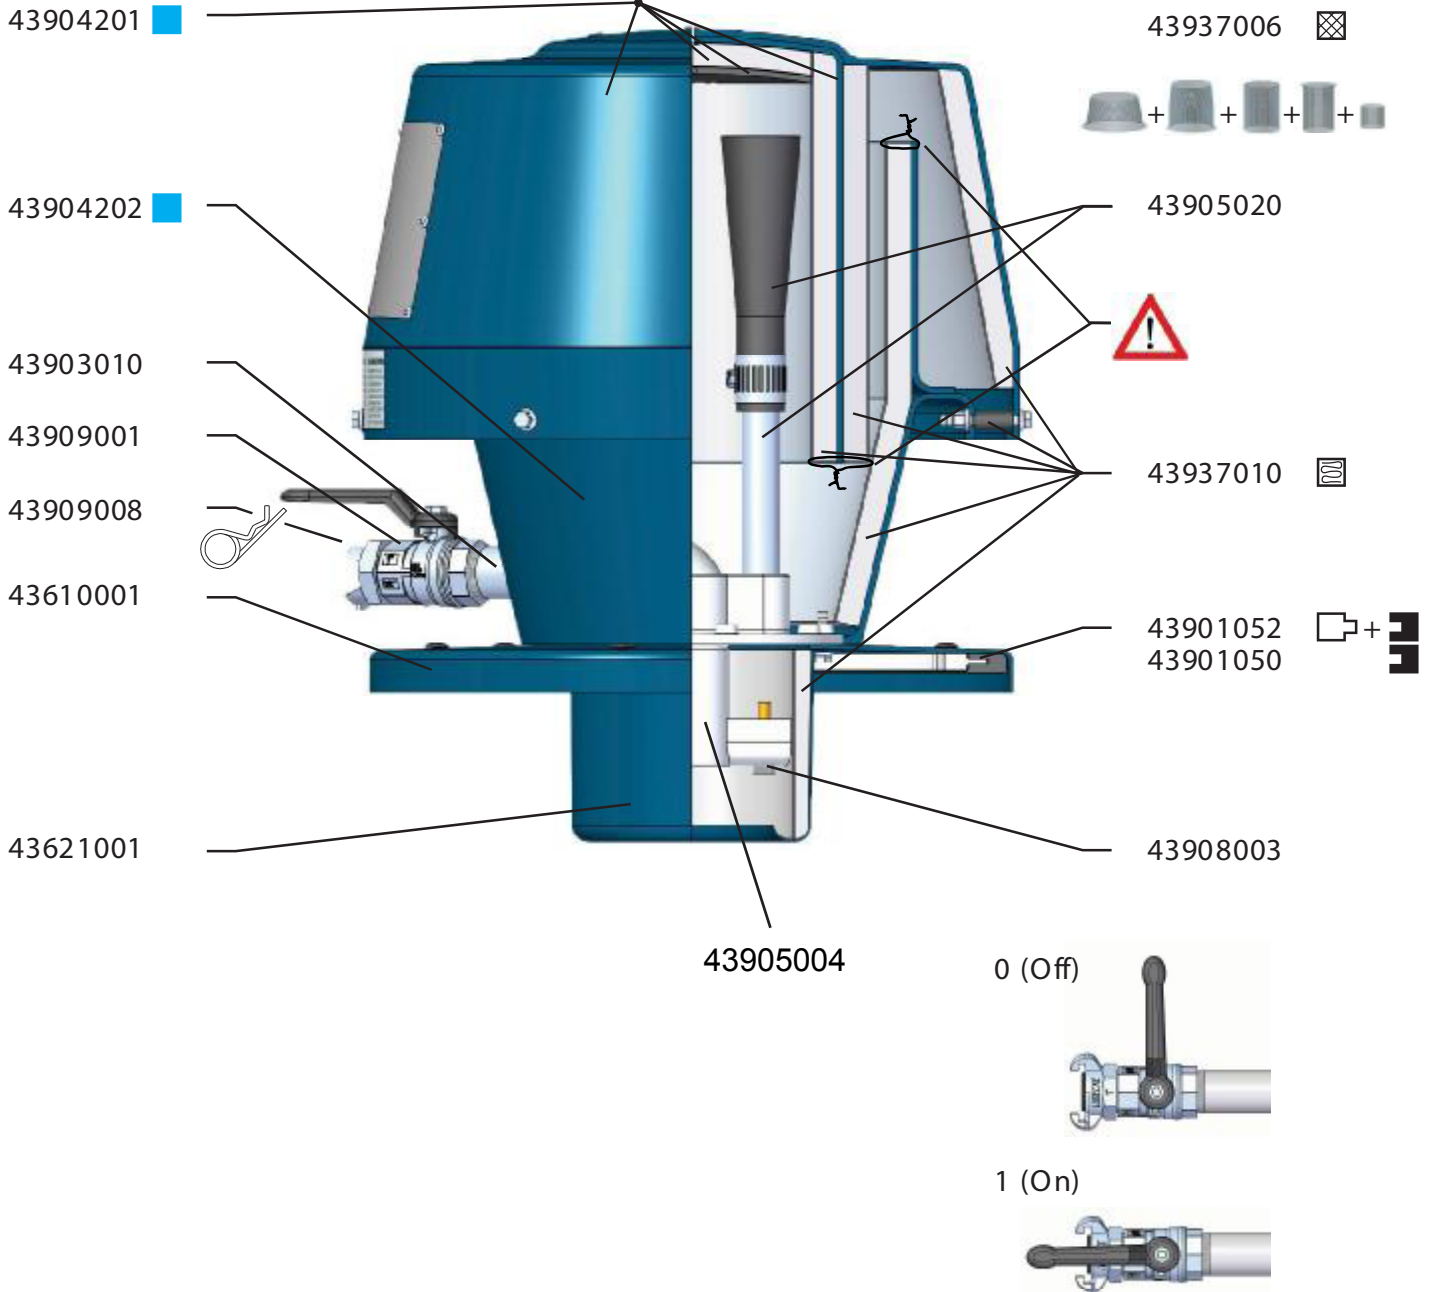

Air driven series

**139A - NE52, S50**

42113900

---

**Original manual**

EN MODEL SPECIFICATION AND SPARE PARTS

## Model Specification

**Description:** 139A – NE52, S50

**Model:** 42113900

Code no.	Description	Qty.	Page
43026001	NE52, S50	1	4
43120300	Cartridge filter	1	-
43140010	Clamp f/cartr.filter M10 L=90 El-Zn	1	-
43326002	Container S50 wo/inlet	1	5
43670001	Fastener complete	2	-
43622010	Adaptor S50 w/inlet d51	1	6
43660001	Basket S50	1	7
43660300	Float ball S50/200	1	-
43662001	Accessory basket S50	1	-
43720001	Trolley S50	1	8
43840150	Floor suct head d51/500	1	9
43850001	Gulper head d51	1	-
43851050	Scraping tool d51 L=500	1	-
43862001	Conical nozzle d51	1	-
43842001	Suction pipe d51 PEHD-el 1m	1	-
43842150	Pipe bend d51 antistatic	1	-
43822200	Hose PVC-51 L=10m incl couplings	1	-

MAX 8 bar

43908004

43660001

43907001

43999007

43902011