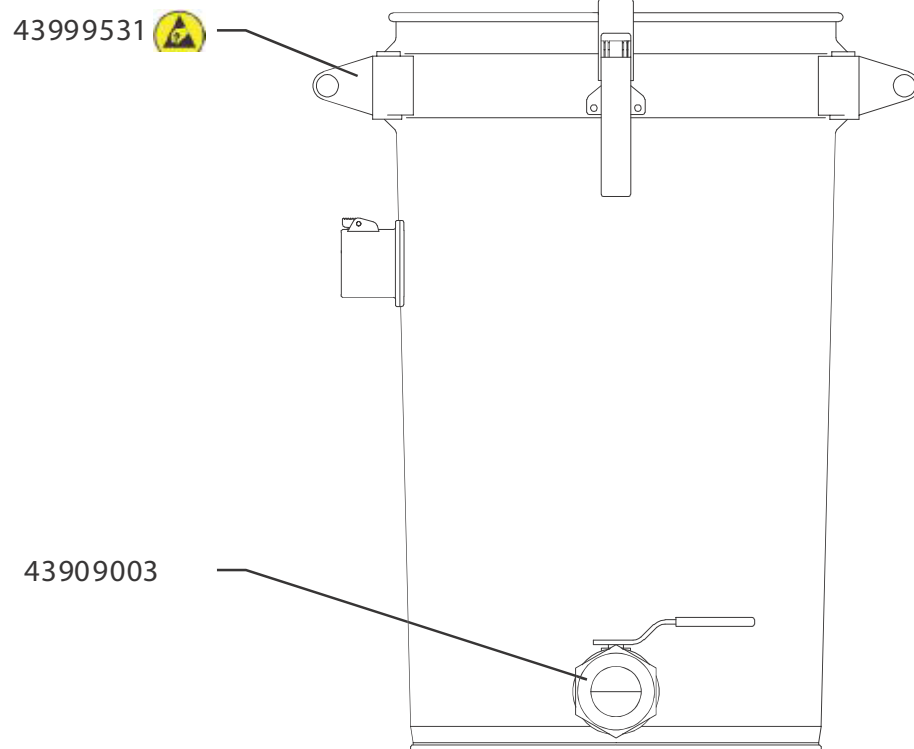

Air driven series

**139A - NE52, S50**

42113900

---

**Original manual**

EN MODEL SPECIFICATION AND SPARE PARTS

## Model Specification

**Description:** 139A – NE52, S50

**Model:** 42113900

Code no.	Description	Qty.	Page
43026001	NE52, S50	1	4
43120300	Cartridge filter	1	-
43140010	Clamp f/cartr.filter M10 L=90 El-Zn	1	-
43326002	Container S50 wo/inlet	1	5
43670001	Fastener complete	2	-
43622010	Adaptor S50 w/inlet d51	1	6
43660001	Basket S50	1	7
43660300	Float ball S50/200	1	-
43662001	Accessory basket S50	1	-
43720001	Trolley S50	1	8
43840150	Floor suct head d51/500	1	9
43850001	Gulper head d51	1	-
43851050	Scraping tool d51 L=500	1	-
43862001	Conical nozzle d51	1	-
43842001	Suction pipe d51 PEHD-el 1m	1	-
43842150	Pipe bend d51 antistatic	1	-
43822200	Hose PVC-51 L=10m incl couplings	1	-

MAX 8 bar

43908004

43660001

43907001

43999007

43902011