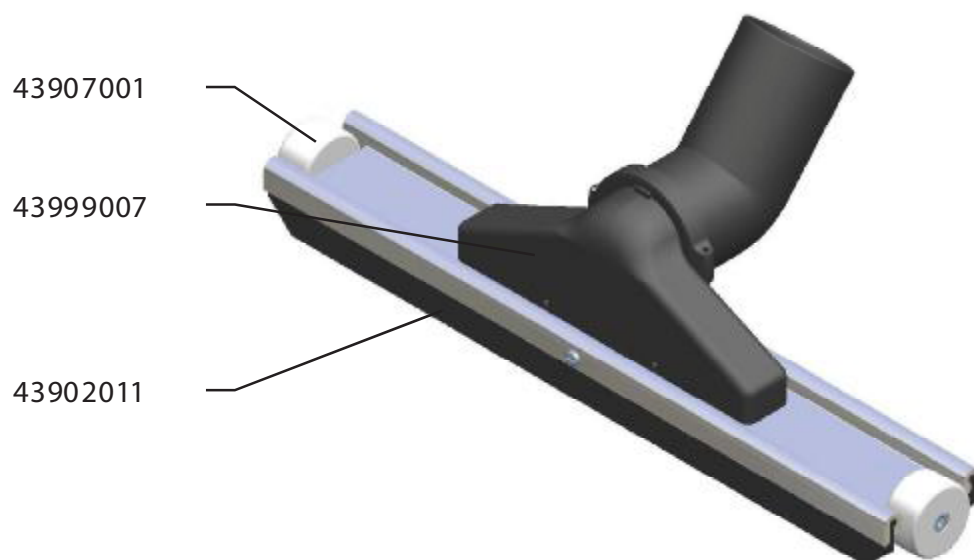

Air driven series

**139A - NE52, S50**

42113900

---

**Original manual**

EN MODEL SPECIFICATION AND SPARE PARTS

## Model Specification

**Description:** 139A – NE52, S50

**Model:** 42113900

Code no.	Description	Qty.	Page
43026001	NE52, S50	1	4
43120300	Cartridge filter	1	-
43140010	Clamp f/cartr.filter M10 L=90 El-Zn	1	-
43326002	Container S50 wo/inlet	1	5
43670001	Fastener complete	2	-
43622010	Adaptor S50 w/inlet d51	1	6
43660001	Basket S50	1	7
43660300	Float ball S50/200	1	-
43662001	Accessory basket S50	1	-
43720001	Trolley S50	1	8
43840150	Floor suct head d51/500	1	9
43850001	Gulper head d51	1	-
43851050	Scraping tool d51 L=500	1	-
43862001	Conical nozzle d51	1	-
43842001	Suction pipe d51 PEHD-el 1m	1	-
43842150	Pipe bend d51 antistatic	1	-
43822200	Hose PVC-51 L=10m incl couplings	1	-

MAX 8 bar

43908004

43660001

43907001

43999007

43902011