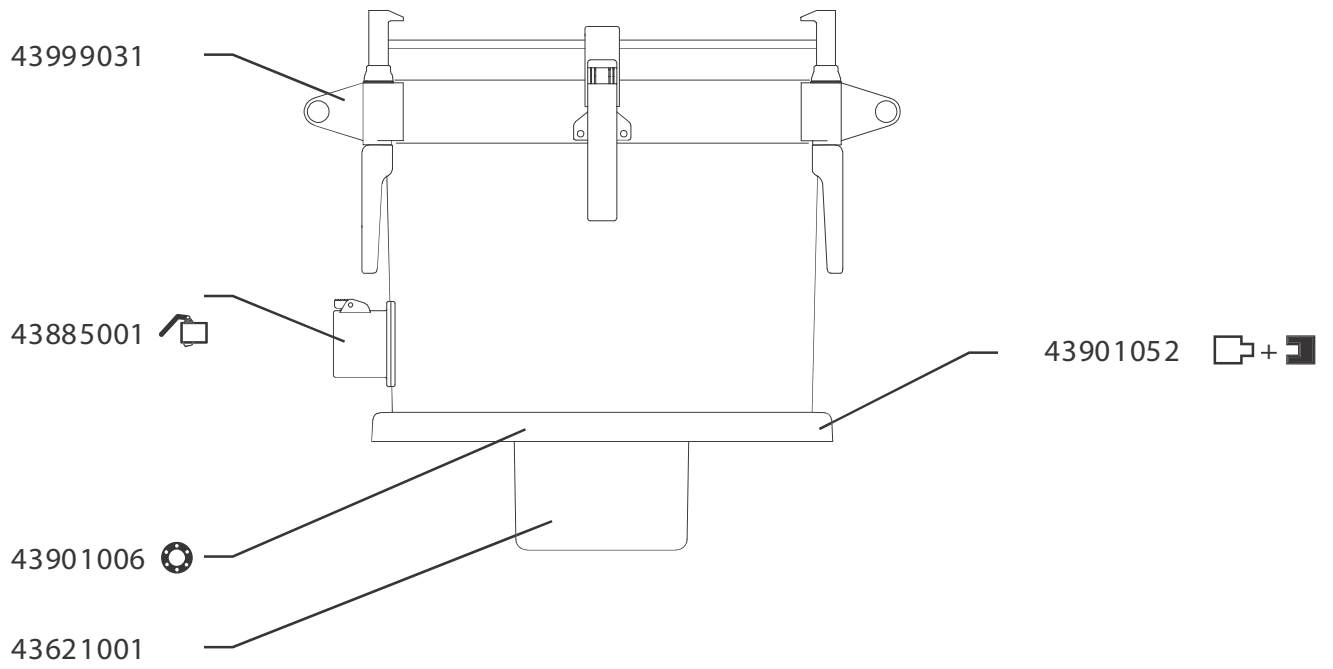

Air driven series

**139A - NE52, S50**

42113900

---

**Original manual**

EN MODEL SPECIFICATION AND SPARE PARTS

## Model Specification

**Description:** 139A – NE52, S50

**Model:** 42113900

Code no.	Description	Qty.	Page
43026001	NE52, S50	1	4
43120300	Cartridge filter	1	-
43140010	Clamp f/cartr.filter M10 L=90 El-Zn	1	-
43326002	Container S50 wo/inlet	1	5
43670001	Fastener complete	2	-
43622010	Adaptor S50 w/inlet d51	1	6
43660001	Basket S50	1	7
43660300	Float ball S50/200	1	-
43662001	Accessory basket S50	1	-
43720001	Trolley S50	1	8
43840150	Floor suct head d51/500	1	9
43850001	Gulper head d51	1	-
43851050	Scraping tool d51 L=500	1	-
43862001	Conical nozzle d51	1	-
43842001	Suction pipe d51 PEHD-el 1m	1	-
43842150	Pipe bend d51 antistatic	1	-
43822200	Hose PVC-51 L=10m incl couplings	1	-

MAX 8 bar

43908004

43660001

43907001

43999007

43902011