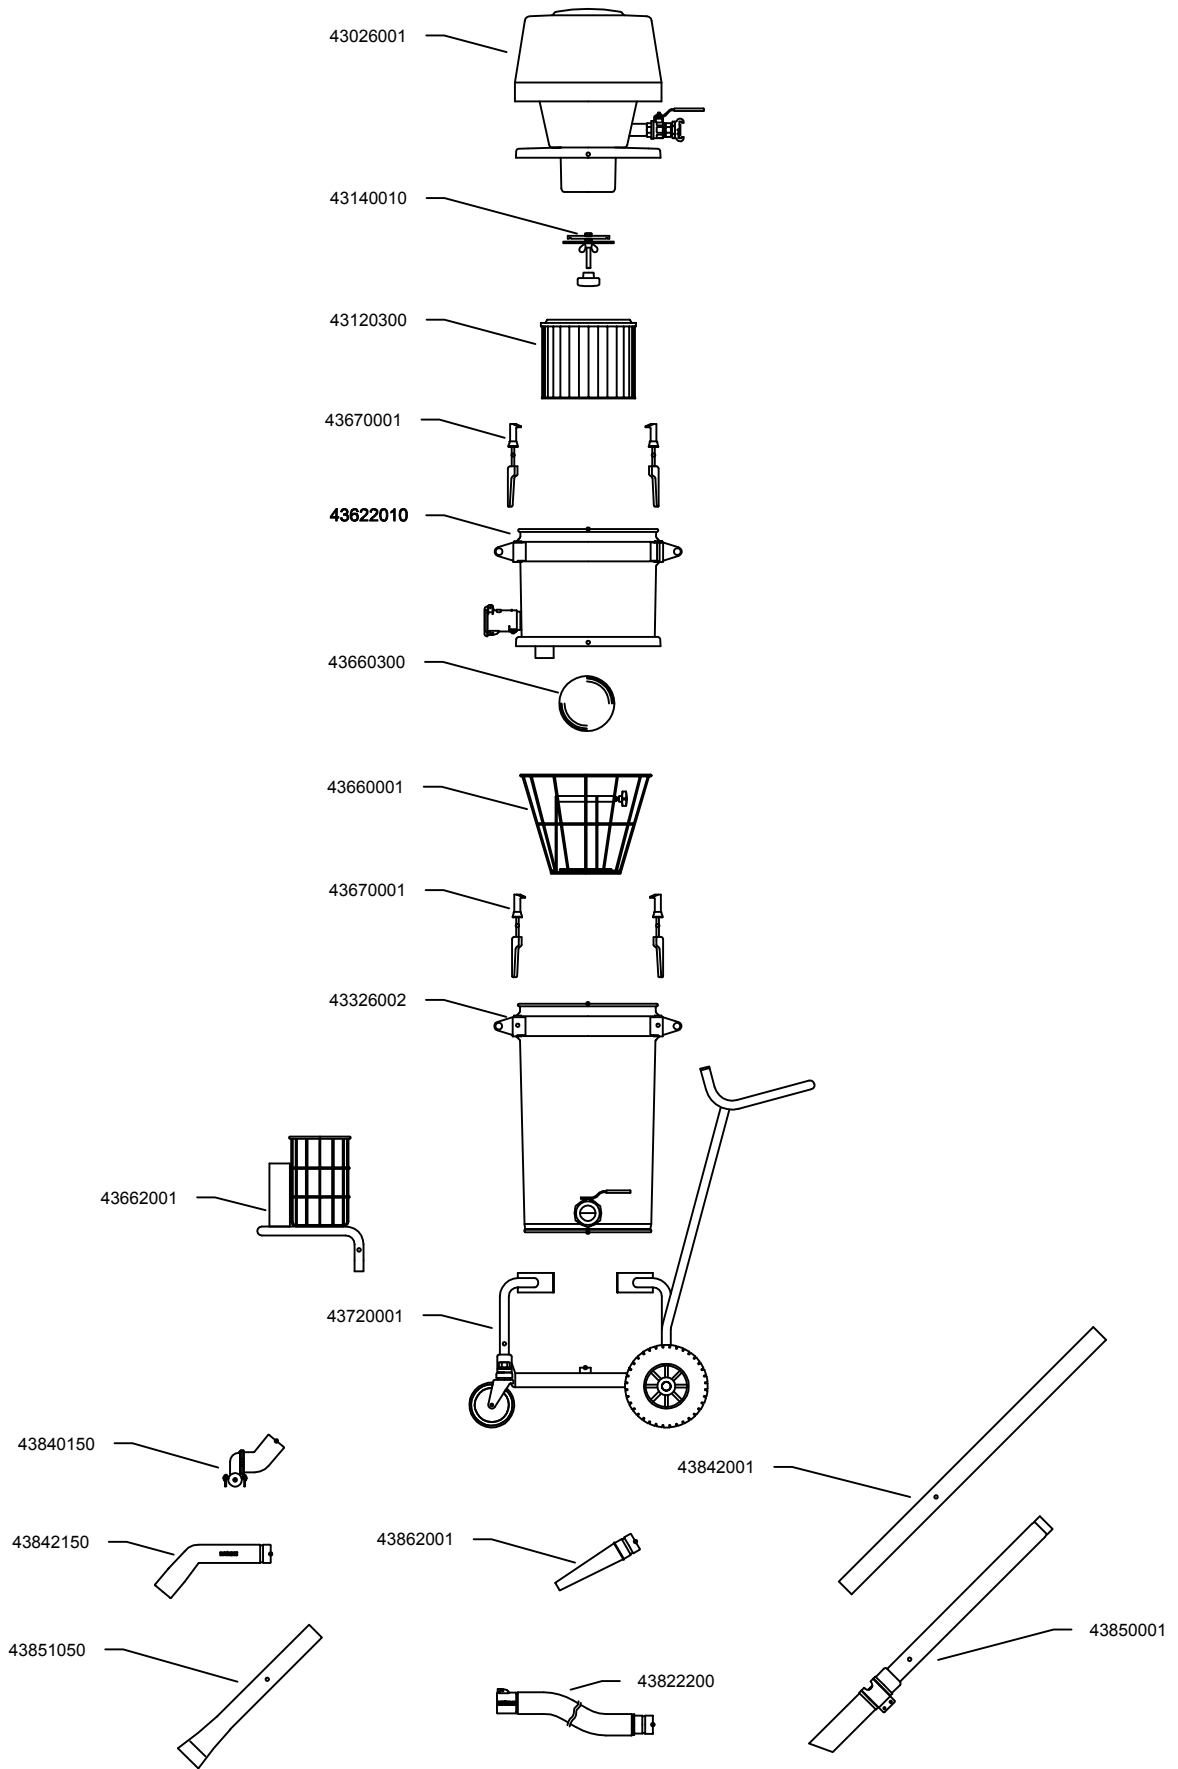

Air driven series

**139A - NE52, S50**

42113900

---

**Original manual**

EN MODEL SPECIFICATION AND SPARE PARTS

## Model Specification

**Description:** 139A – NE52, S50

**Model:** 42113900

Code no.	Description	Qty.	Page
43026001	NE52, S50	1	4
43120300	Cartridge filter	1	-
43140010	Clamp f/cartr.filter M10 L=90 El-Zn	1	-
43326002	Container S50 wo/inlet	1	5
43670001	Fastener complete	2	-
43622010	Adaptor S50 w/inlet d51	1	6
43660001	Basket S50	1	7
43660300	Float ball S50/200	1	-
43662001	Accessory basket S50	1	-
43720001	Trolley S50	1	8
43840150	Floor suct head d51/500	1	9
43850001	Gulper head d51	1	-
43851050	Scraping tool d51 L=500	1	-
43862001	Conical nozzle d51	1	-
43842001	Suction pipe d51 PEHD-el 1m	1	-
43842150	Pipe bend d51 antistatic	1	-
43822200	Hose PVC-51 L=10m incl couplings	1	-

MAX 8 bar

43908004

43660001

43907001

43999007

43902011