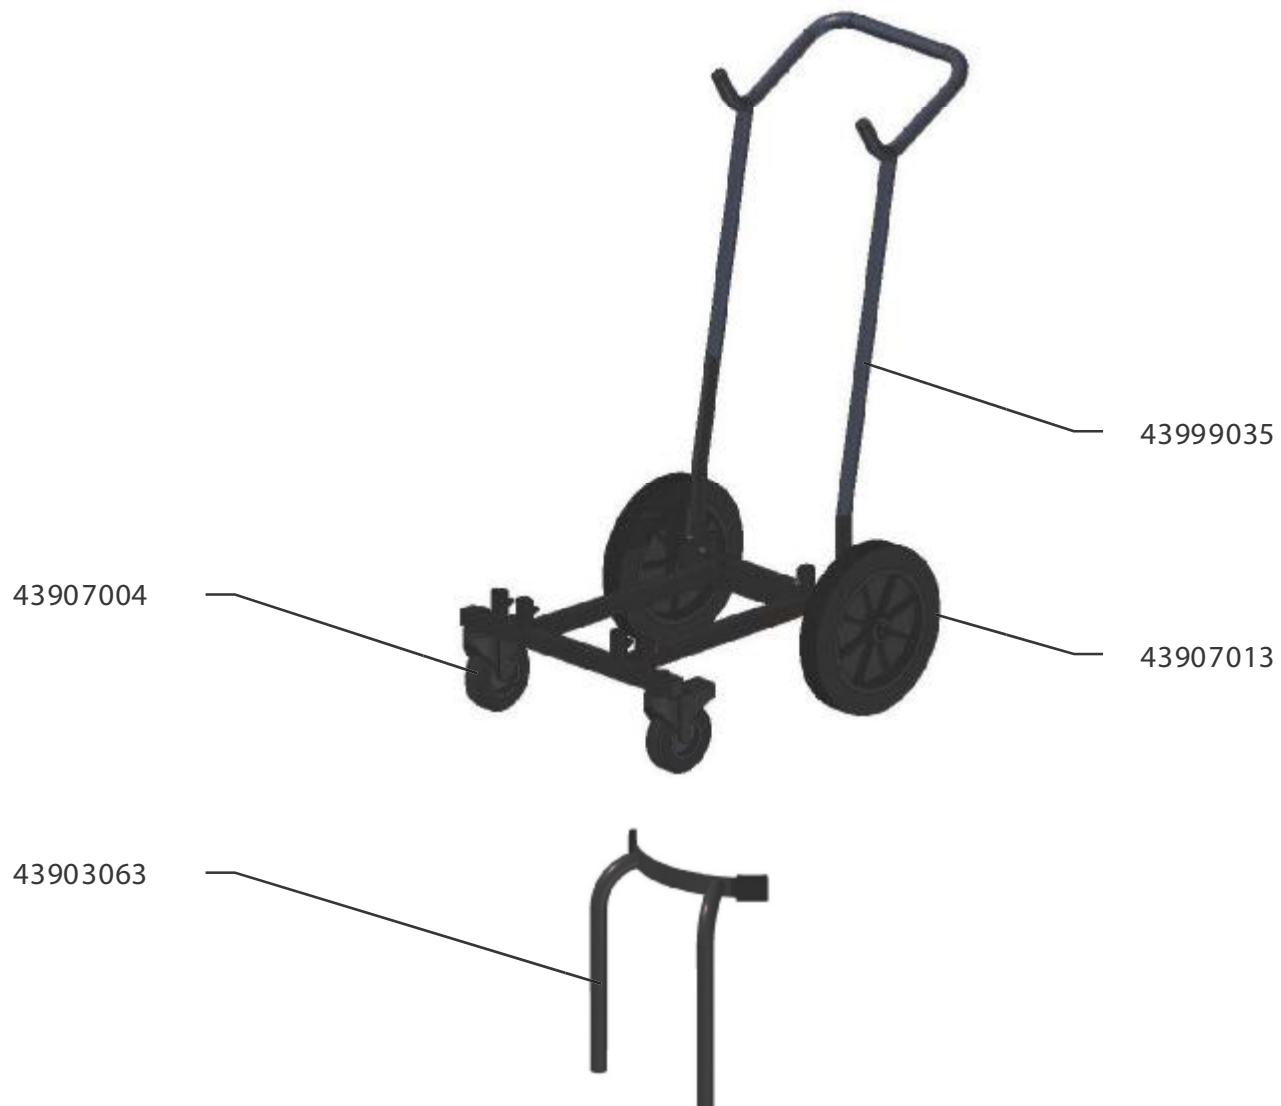

Air driven series

**139A - NE52, S50**

42113900

---

**Original manual**

EN MODEL SPECIFICATION AND SPARE PARTS

## Model Specification

**Description:** 139A – NE52, S50

**Model:** 42113900

Code no.	Description	Qty.	Page
43026001	NE52, S50	1	4
43120300	Cartridge filter	1	-
43140010	Clamp f/cartr.filter M10 L=90 El-Zn	1	-
43326002	Container S50 wo/inlet	1	5
43670001	Fastener complete	2	-
43622010	Adaptor S50 w/inlet d51	1	6
43660001	Basket S50	1	7
43660300	Float ball S50/200	1	-
43662001	Accessory basket S50	1	-
43720001	Trolley S50	1	8
43840150	Floor suct head d51/500	1	9
43850001	Gulper head d51	1	-
43851050	Scraping tool d51 L=500	1	-
43862001	Conical nozzle d51	1	-
43842001	Suction pipe d51 PEHD-el 1m	1	-
43842150	Pipe bend d51 antistatic	1	-
43822200	Hose PVC-51 L=10m incl couplings	1	-

MAX 8 bar

43908004

43660001

43907001

43999007

43902011