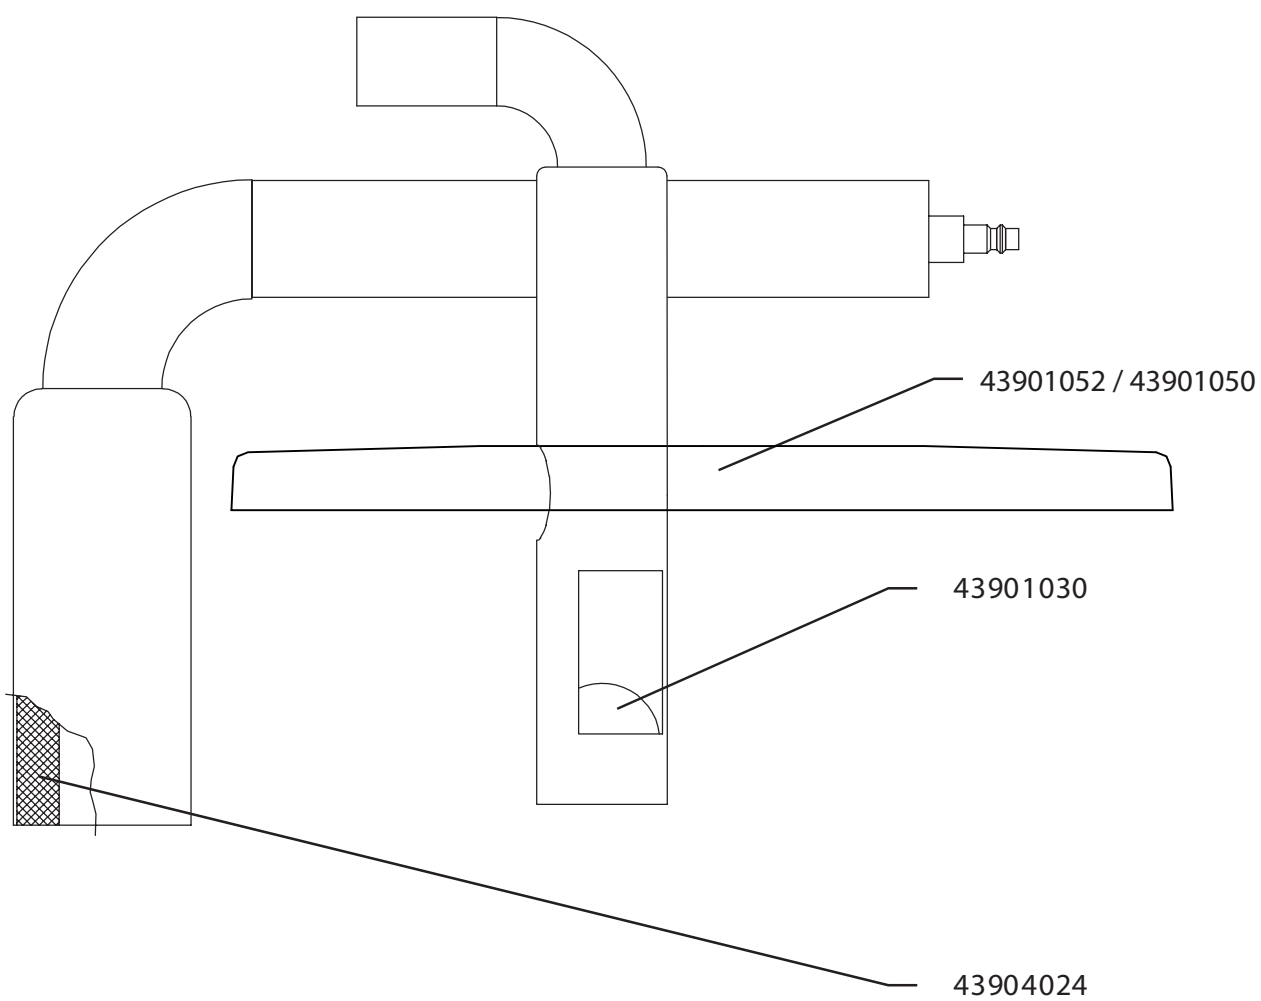

Air driven series

014A - NE14, S50, w/trolley

42101402

Original manual

EN MODEL SPECIFICATION AND SPARE PARTS

Model Specification

Description: 014A - NE14, S50, w/trolley

Model: 42101402

Code no.	Description	Qty.	Page
43010004	NE14, w/lid S50	1	4
43326002	Container S50 wo/inlet	1	5
43670001	Fastener complete	1	-
43720001	Trolley S50	1	6
43811102	Suction hose PE d38 L=5m	1	-
43841001	Suction pipe d38 A2 3 parts	1	-
43862001	Conical nozzle d51	1	-
40193470	Nozzle floor L=370 rubber GMW	1	7