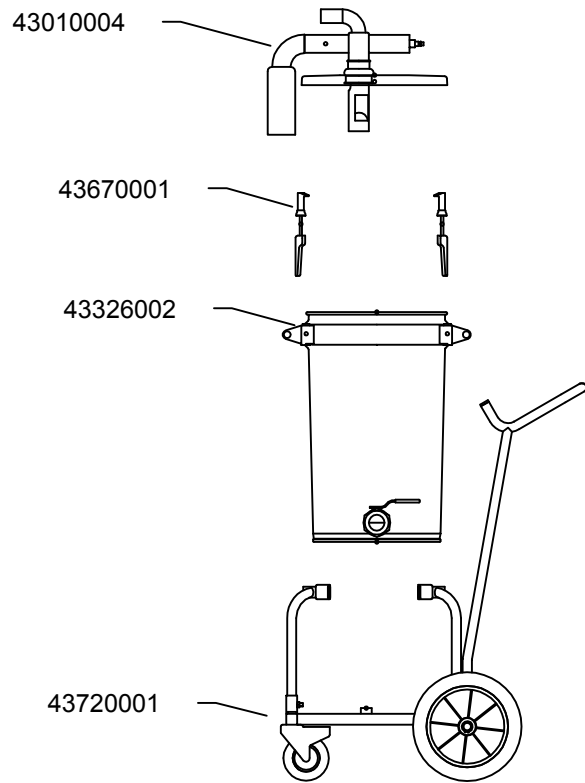

Air driven series

014A - NE14, S50, w/trolley

42101402

Original manual

EN MODEL SPECIFICATION AND SPARE PARTS

Model Specification

Description: 014A - NE14, S50, w/trolley

Model: 42101402

Code no.	Description	Qty.	Page
43010004	NE14, w/lid S50	1	4
43326002	Container S50 wo/inlet	1	5
43670001	Fastener complete	1	-
43720001	Trolley S50	1	6
43811102	Suction hose PE d38 L=5m	1	-
43841001	Suction pipe d38 A2 3 parts	1	-
43862001	Conical nozzle d51	1	-
40193470	Nozzle floor L=370 rubber GMW	1	7