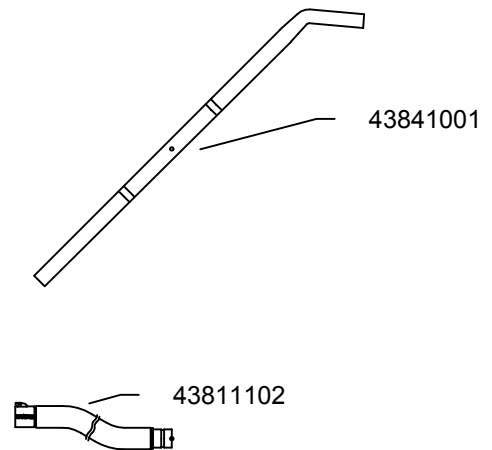

Air driven series

014A - NE14, S50, w/trolley

42101402

Original manual

EN MODEL SPECIFICATION AND SPARE PARTS

Model Specification

Description: 014A - NE14, S50, w/trolley

Model: 42101402

Code no.	Description	Qty.	Page
43010004	NE14, w/lid S50	1	4
43326002	Container S50 wo/inlet	1	5
43670001	Fastener complete	1	-
43720001	Trolley S50	1	6
43811102	Suction hose PE d38 L=5m	1	-
43841001	Suction pipe d38 A2 3 parts	1	-
43862001	Conical nozzle d51	1	-
40193470	Nozzle floor L=370 rubber GMW	1	7