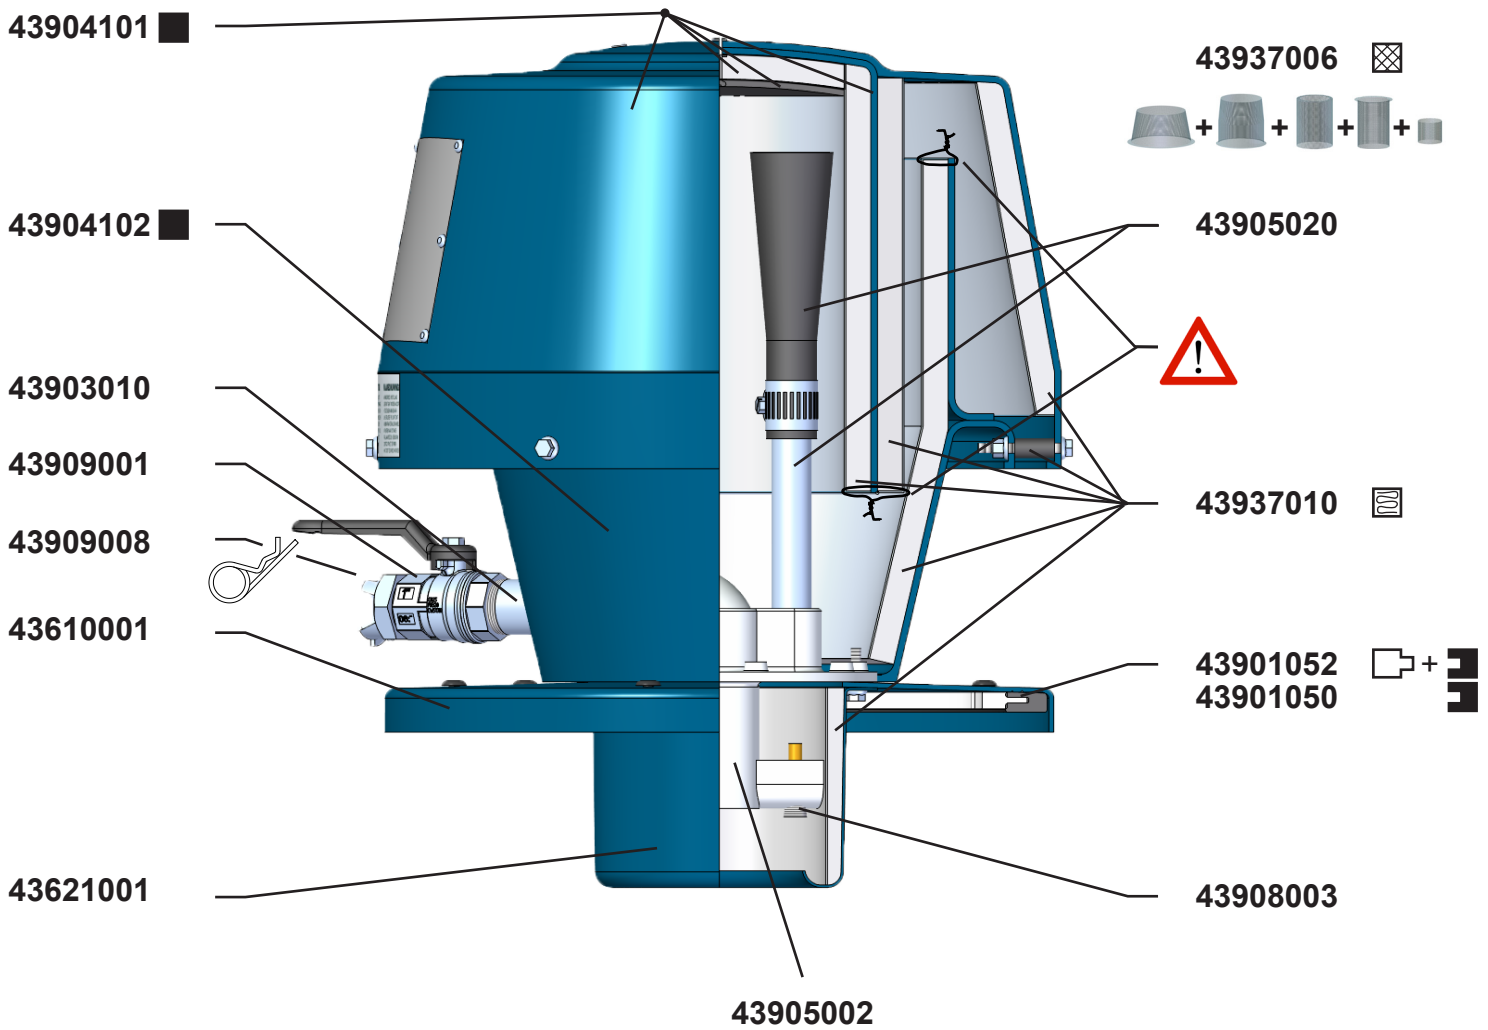

Air driven ATEX series  
**216A EX-NE32, S50, ATEX Ex II 2GD**  
42221634

---

**Original manual**

EN MODEL SPECIFICATION AND SPARE PARTS

## Model Specification

**Description:** 216A EX-NE32, S50, ATEX Ex II 2GD

**Model:** 42221634

Code no.	Description	Qty.	Page
43022024	NE32, S50 antistatic	1	4
40377235	Absolute filter L=220 A=1.56m <sup>2</sup>	1	-
43140010	Clamp f/cartr.filter M10 L=90 El-Zn	1	-
43291001	Earthingkit	1	-
43332001	Container S50 47l w/ecc fastners	1	5
43424001	Silo S50 w/rev air clean d51	1	6
43723007	Trolley S50 f/silo	1	7
43812103	Hose PE/C-51 L=7,5m	1	-
43850150	Wide gulper head d51	1	-
43851150	Scraping tool d51 L=1000	1	-
155313	Test protocol Ab216Ex 422216XX	1	-

MAX 8 bar

43999021

43999531

**43885001**

**43999012**

**43999028**

**43901052**

**43901050**