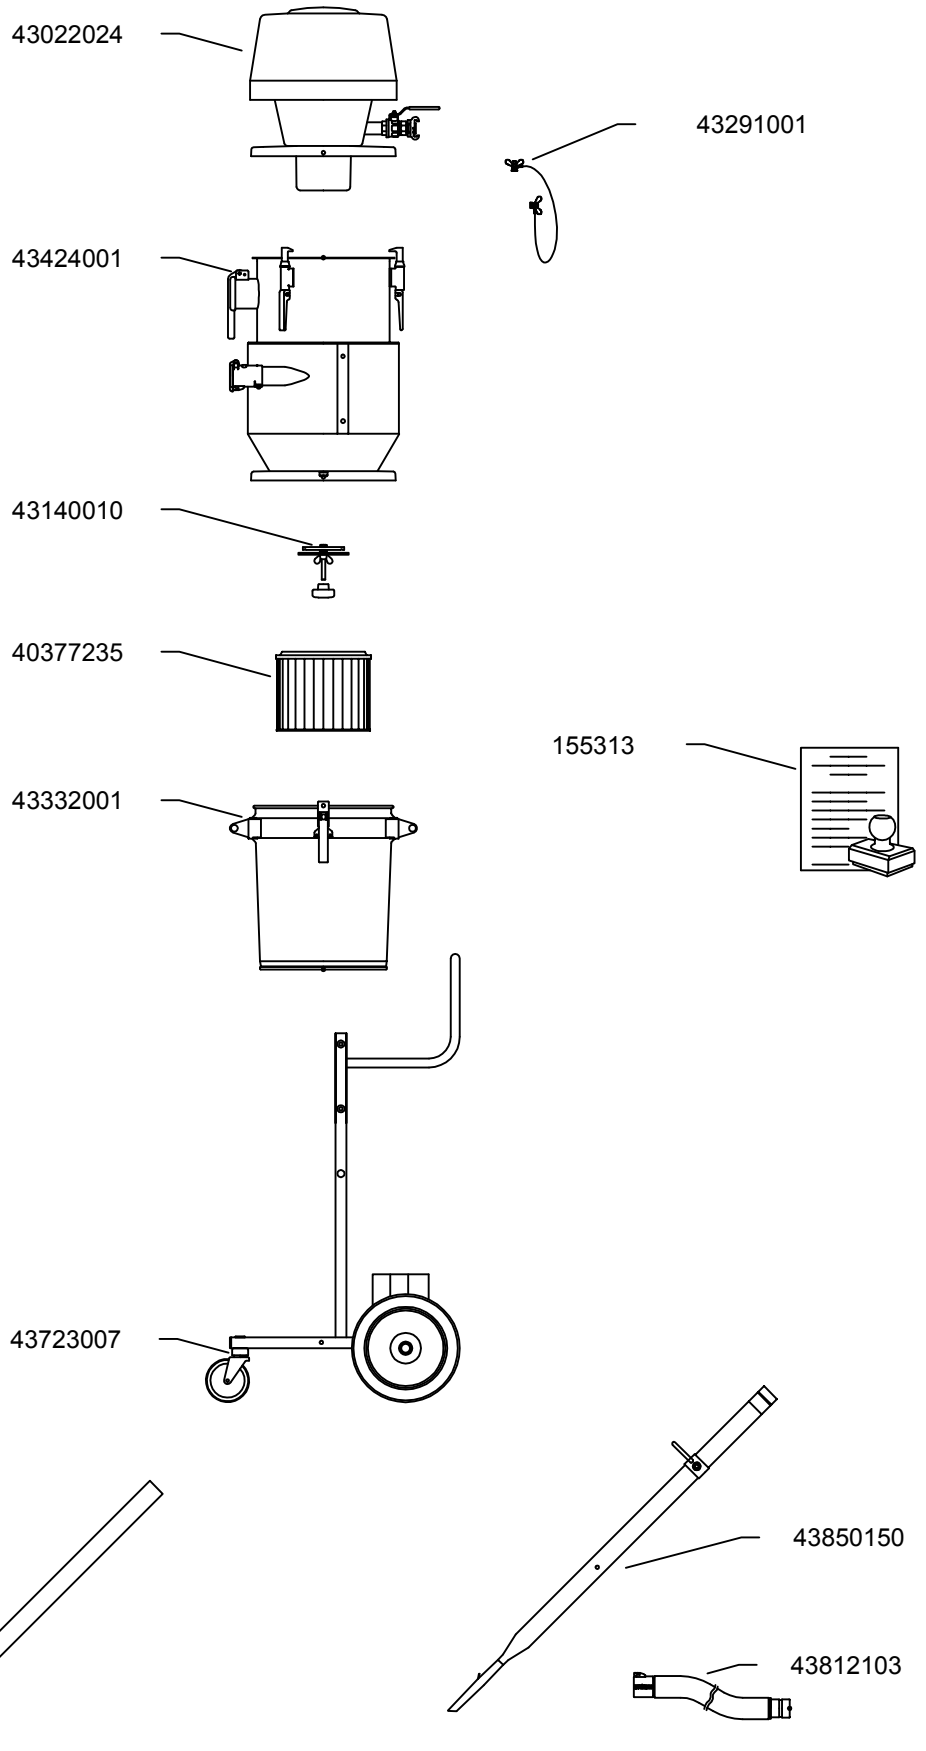

Air driven ATEX series  
**216A EX-NE32, S50, ATEX Ex II 2GD**  
42221634

---

**Original manual**

EN MODEL SPECIFICATION AND SPARE PARTS

## Model Specification

**Description:** 216A EX-NE32, S50, ATEX Ex II 2GD

**Model:** 42221634

Code no.	Description	Qty.	Page
43022024	NE32, S50 antistatic	1	4
40377235	Absolute filter L=220 A=1.56m <sup>2</sup>	1	-
43140010	Clamp f/cartr.filter M10 L=90 El-Zn	1	-
43291001	Earthingkit	1	-
43332001	Container S50 47l w/ecc fastners	1	5
43424001	Silo S50 w/rev air clean d51	1	6
43723007	Trolley S50 f/silo	1	7
43812103	Hose PE/C-51 L=7,5m	1	-
43850150	Wide gulper head d51	1	-
43851150	Scraping tool d51 L=1000	1	-
155313	Test protocol Ab216Ex 422216XX	1	-

MAX 8 bar

43999021

43999531

**43885001**

**43999012**

**43999028**

**43901052**

**43901050**

43907104 

43907015 