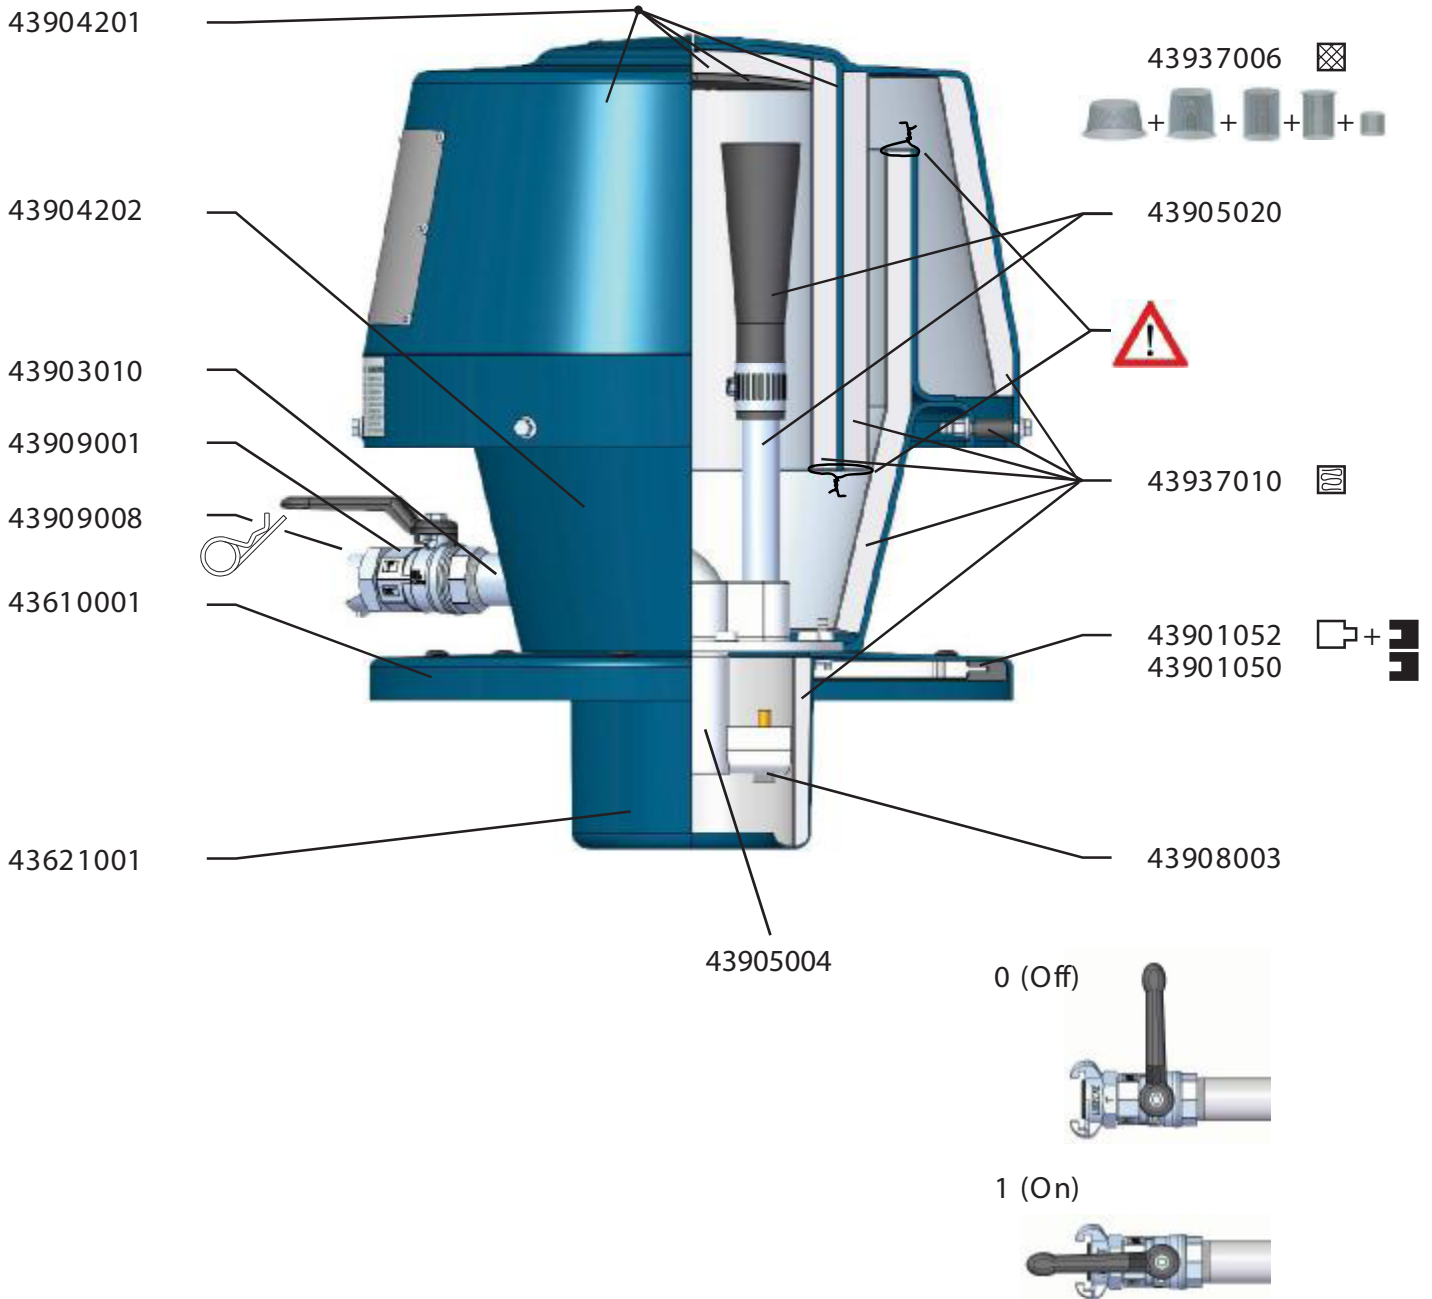

Air driven series

115A - NE52, S50 wo/accessories

42111583

Original manual

EN MODEL SPECIFICATION AND SPARE PARTS

Model Specification

Description: 115A - NE52, S50 wo/accessories

Model: 42111583

Code no.	Description	Qty.	Page
43026001	NE52, S50	1	4
43110100	Filter bag S50	1	-
43322001	Container S50 inlet d51	1	5
43660001	Basket S50	1	6
43660300	Float ball S50/200	1	-
43662001	Accessory basket S50	1	-
43670001	Fastener complete	1	-
43722001	Trolley S50 tippable	1	7

MAX 8 bar

S 235JR (St t37.2)

43999031

43999003

43908004

43660001