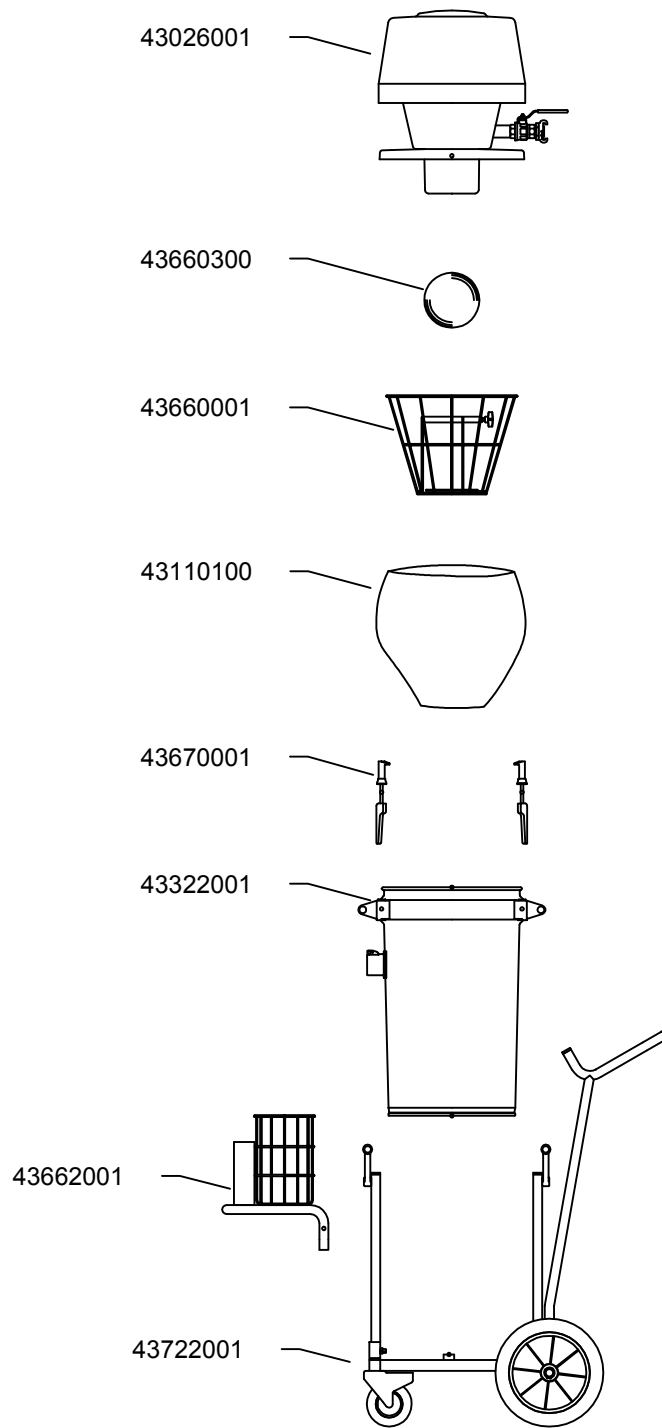

Air driven series

115A - NE52, S50 wo/accessories

42111583

Original manual

EN MODEL SPECIFICATION AND SPARE PARTS

Model Specification

Description: 115A - NE52, S50 wo/accessories

Model: 42111583

Code no.	Description	Qty.	Page
43026001	NE52, S50	1	4
43110100	Filter bag S50	1	-
43322001	Container S50 inlet d51	1	5
43660001	Basket S50	1	6
43660300	Float ball S50/200	1	-
43662001	Accessory basket S50	1	-
43670001	Fastener complete	1	-
43722001	Trolley S50 tippable	1	7

MAX 8 bar

S 235JR (St t37.2)

43999031

43999003

43908004

43660001