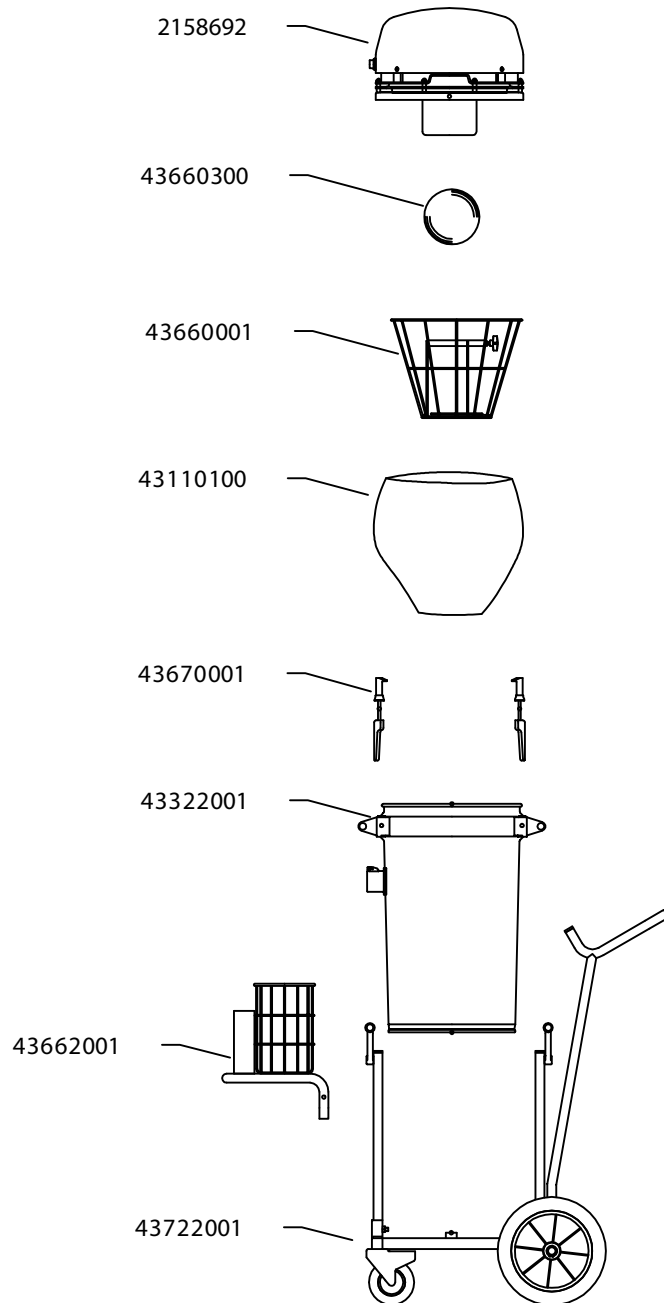

Electric driven series

**115E - NEL3R, S50 230V 50/60Hz**

42411580

---

**Original manual**

EN MODEL SPECIFICATION AND SPARE PARTS

## Model Specification

**Description:** 115E - NEL3R, S50 230V 50/60Hz

**Model:** 42411580

Code no.	Description	Qty.	Page
2158692	NEL3R, S50 2.4kW 230V/50Hz	1	4
43110100	Filter bag S50	1	-
43322001	Container S50 inlet d51	1	5
43660001	Basket S50	1	6
43660300	Float ball S50/200	1	-
43662001	Accessory basket S50	1	-
43670001	Fastener complete	1	-
43722001	Trolley S50 tippable	1	7

S 235JR (St t37.2)

43999031

43999003

43908004

43660001