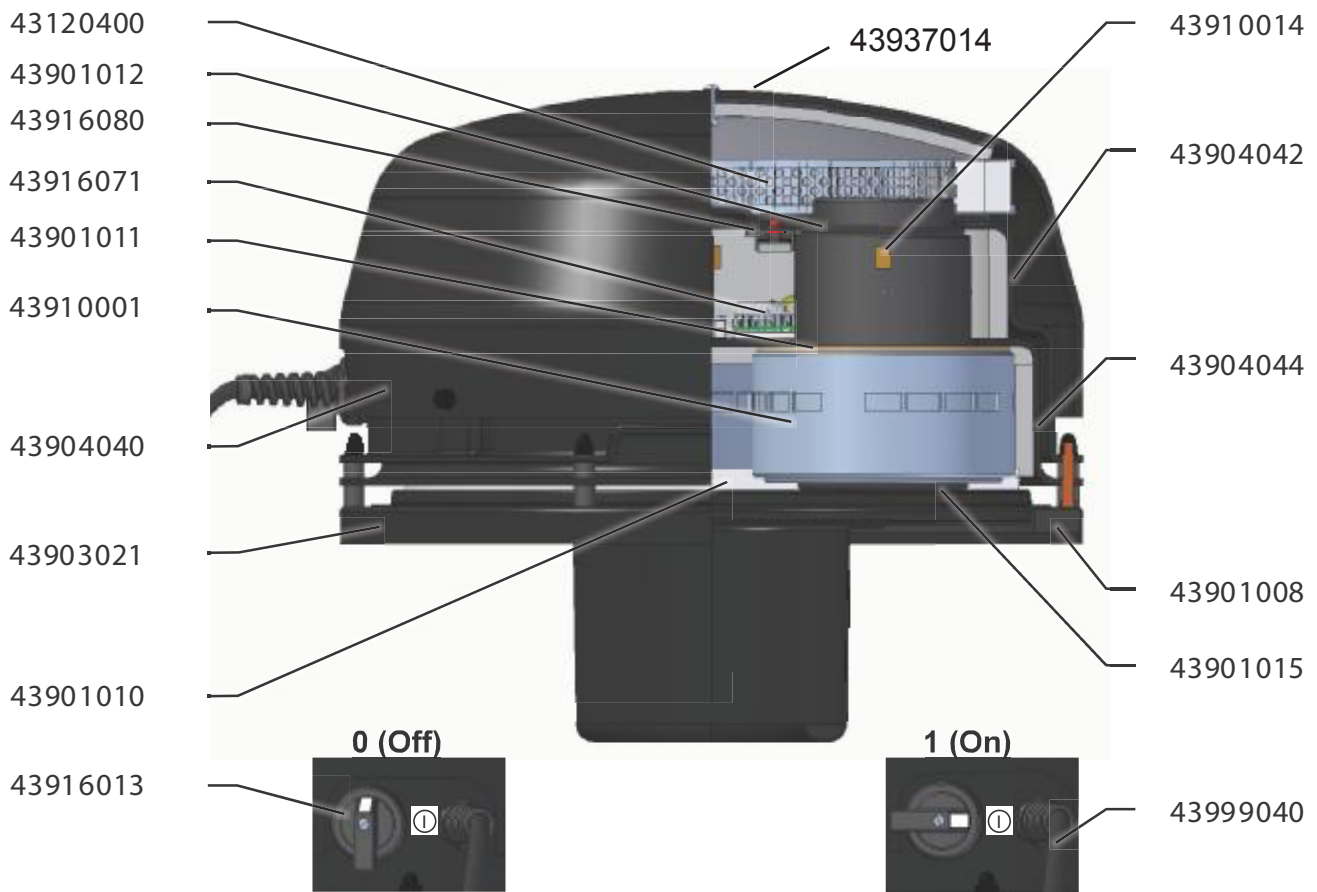

Electric driven series

**115E - NEL3R, S50 230V 50/60Hz**

42411580

---

**Original manual**

EN MODEL SPECIFICATION AND SPARE PARTS

## Model Specification

**Description:** 115E - NEL3R, S50 230V 50/60Hz

**Model:** 42411580

Code no.	Description	Qty.	Page
2158692	NEL3R, S50 2.4kW 230V/50Hz	1	4
43110100	Filter bag S50	1	-
43322001	Container S50 inlet d51	1	5
43660001	Basket S50	1	6
43660300	Float ball S50/200	1	-
43662001	Accessory basket S50	1	-
43670001	Fastener complete	1	-
43722001	Trolley S50 tippable	1	7

S 235JR (St t37.2)

43999031

43999003

43908004

43660001