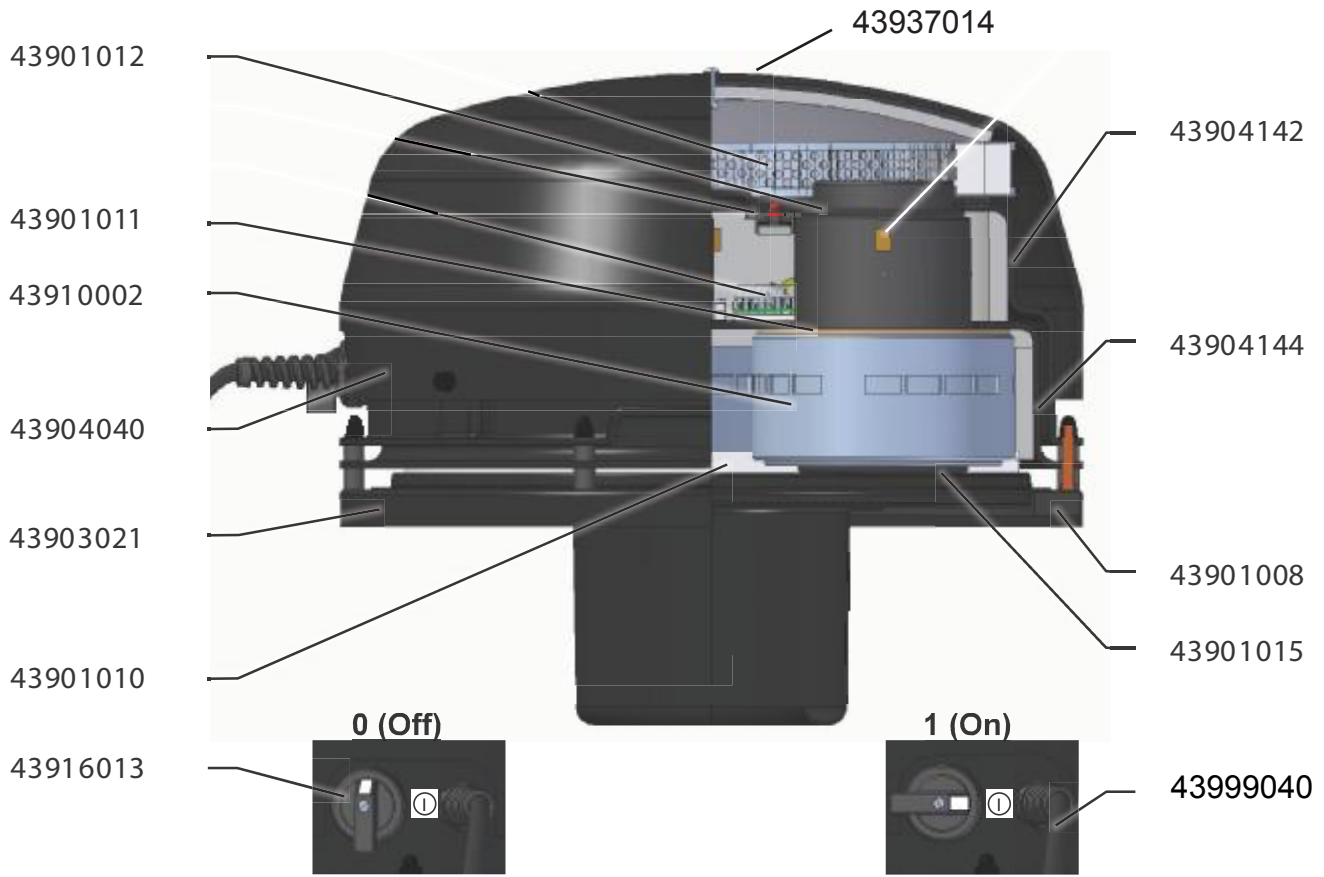

Electrical series

115E - NEL3, S50, 110V, 50/60 Hz

42411582

Original manual

EN MODEL SPECIFICATION AND SPARE PARTS

Model Specification

Description: 115E - NEL3, S50, 110V, 50/60 Hz

Model: 42411582

Code no.	Description	Qty.	Page
43054300	NEL3, S50 2,4kW 110V 60Hz	1	4
43110100	Filter bag S50	1	-
43322001	Container S50 inlet d51	1	5
43670001	Fastener complete	1	-
43660001	Basket S50	1	6
43660300	Float ball S50/200	1	-
43662001	Accessory basket S50	1	-
43722001	Trolley S50 tippable	1	7
43840150	Floor suct head d51/500	1	8
43842001	Suction pipe d51 PEHD-el 1m	1	-
43842150	Pipe bend d51 antistatic	1	-
43812103	Hose PE/C-51 L=7,5m	1	-