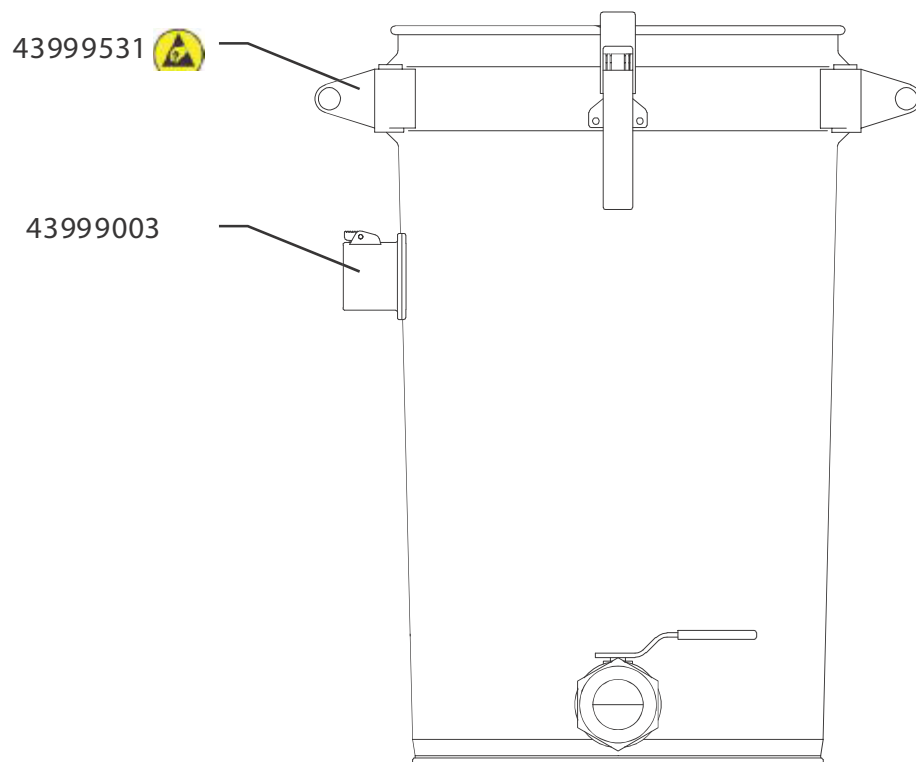

Electrical series

115E - NEL3, S50, 110V, 50/60 Hz

42411582

Original manual

EN MODEL SPECIFICATION AND SPARE PARTS

Model Specification

Description: 115E - NEL3, S50, 110V, 50/60 Hz

Model: 42411582

Code no.	Description	Qty.	Page
43054300	NEL3, S50 2,4kW 110V 60Hz	1	4
43110100	Filter bag S50	1	-
43322001	Container S50 inlet d51	1	5
43670001	Fastener complete	1	-
43660001	Basket S50	1	6
43660300	Float ball S50/200	1	-
43662001	Accessory basket S50	1	-
43722001	Trolley S50 tippable	1	7
43840150	Floor suct head d51/500	1	8
43842001	Suction pipe d51 PEHD-el 1m	1	-
43842150	Pipe bend d51 antistatic	1	-
43812103	Hose PE/C-51 L=7,5m	1	-