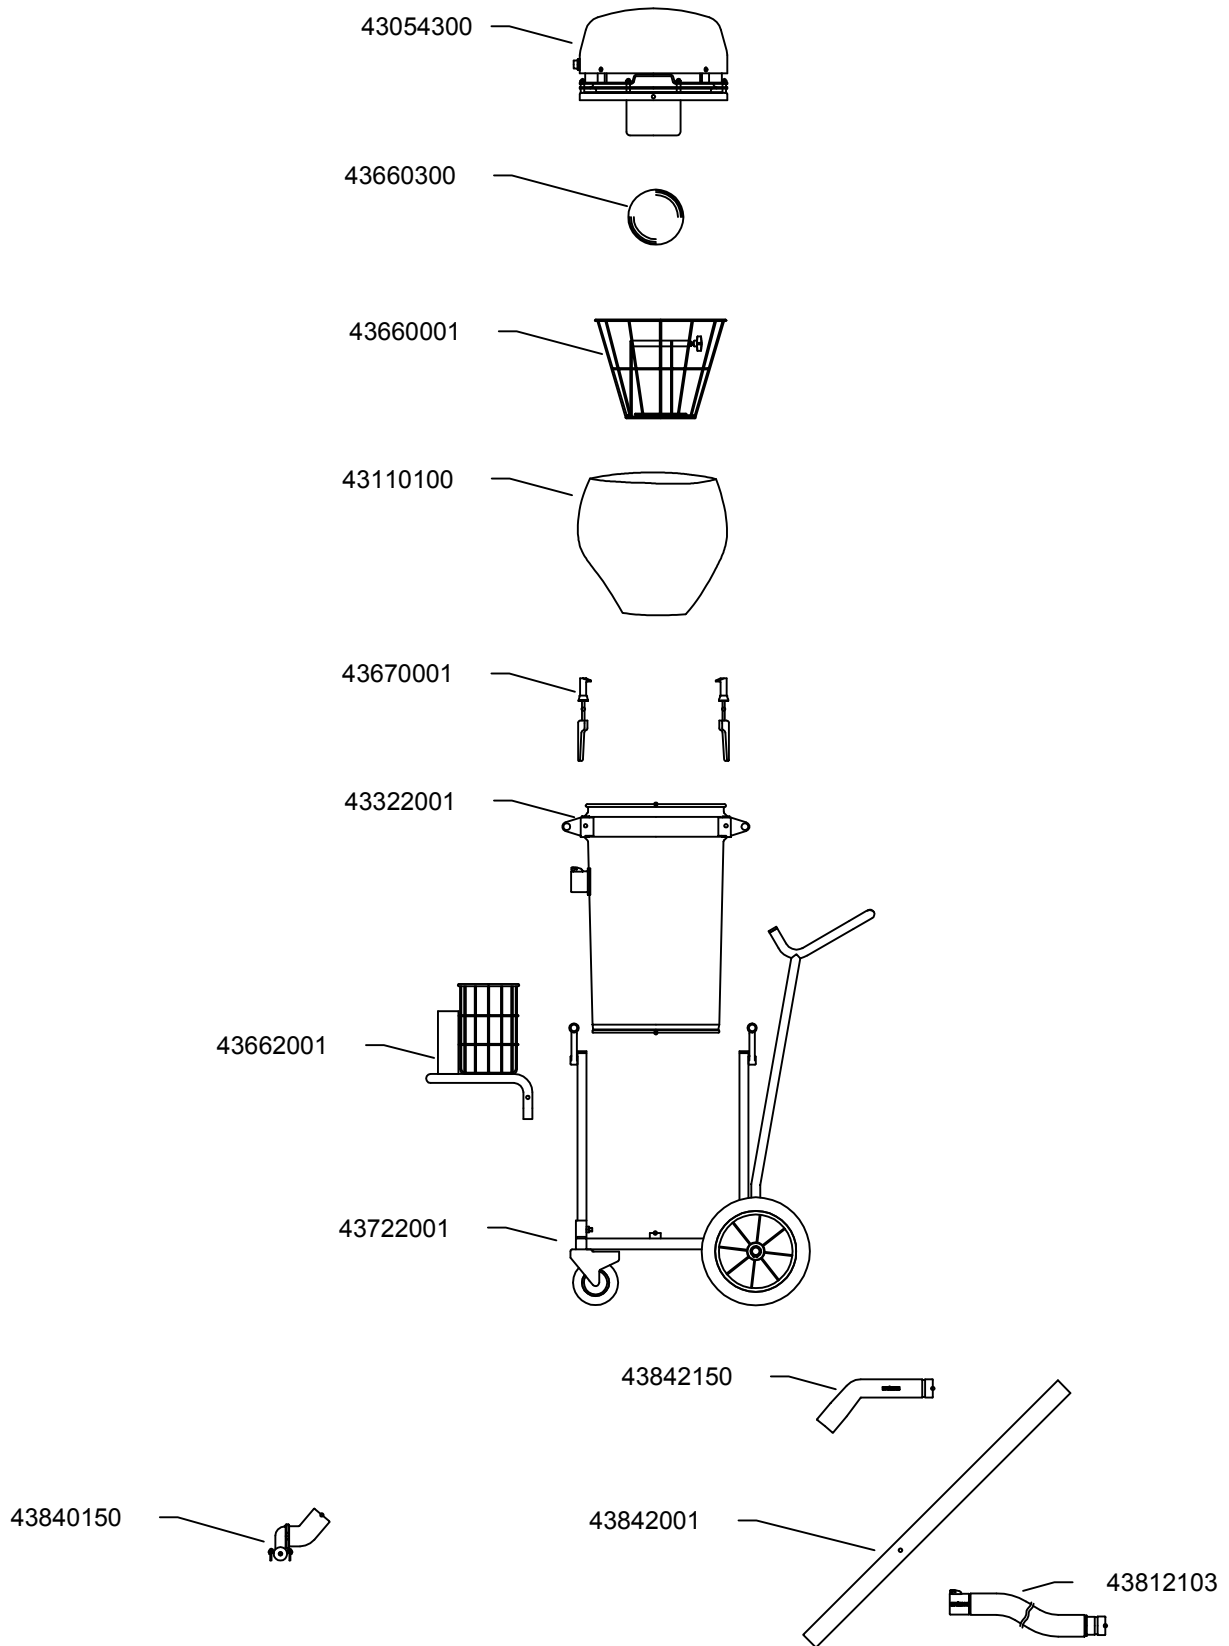

Electrical series

115E - NEL3, S50, 110V, 50/60 Hz

42411582

Original manual

EN MODEL SPECIFICATION AND SPARE PARTS

Model Specification

Description: 115E - NEL3, S50, 110V, 50/60 Hz

Model: 42411582

Code no.	Description	Qty.	Page
43054300	NEL3, S50 2,4kW 110V 60Hz	1	4
43110100	Filter bag S50	1	-
43322001	Container S50 inlet d51	1	5
43670001	Fastener complete	1	-
43660001	Basket S50	1	6
43660300	Float ball S50/200	1	-
43662001	Accessory basket S50	1	-
43722001	Trolley S50 tippable	1	7
43840150	Floor suct head d51/500	1	8
43842001	Suction pipe d51 PEHD-el 1m	1	-
43842150	Pipe bend d51 antistatic	1	-
43812103	Hose PE/C-51 L=7,5m	1	-

43908004

43660001

43722001