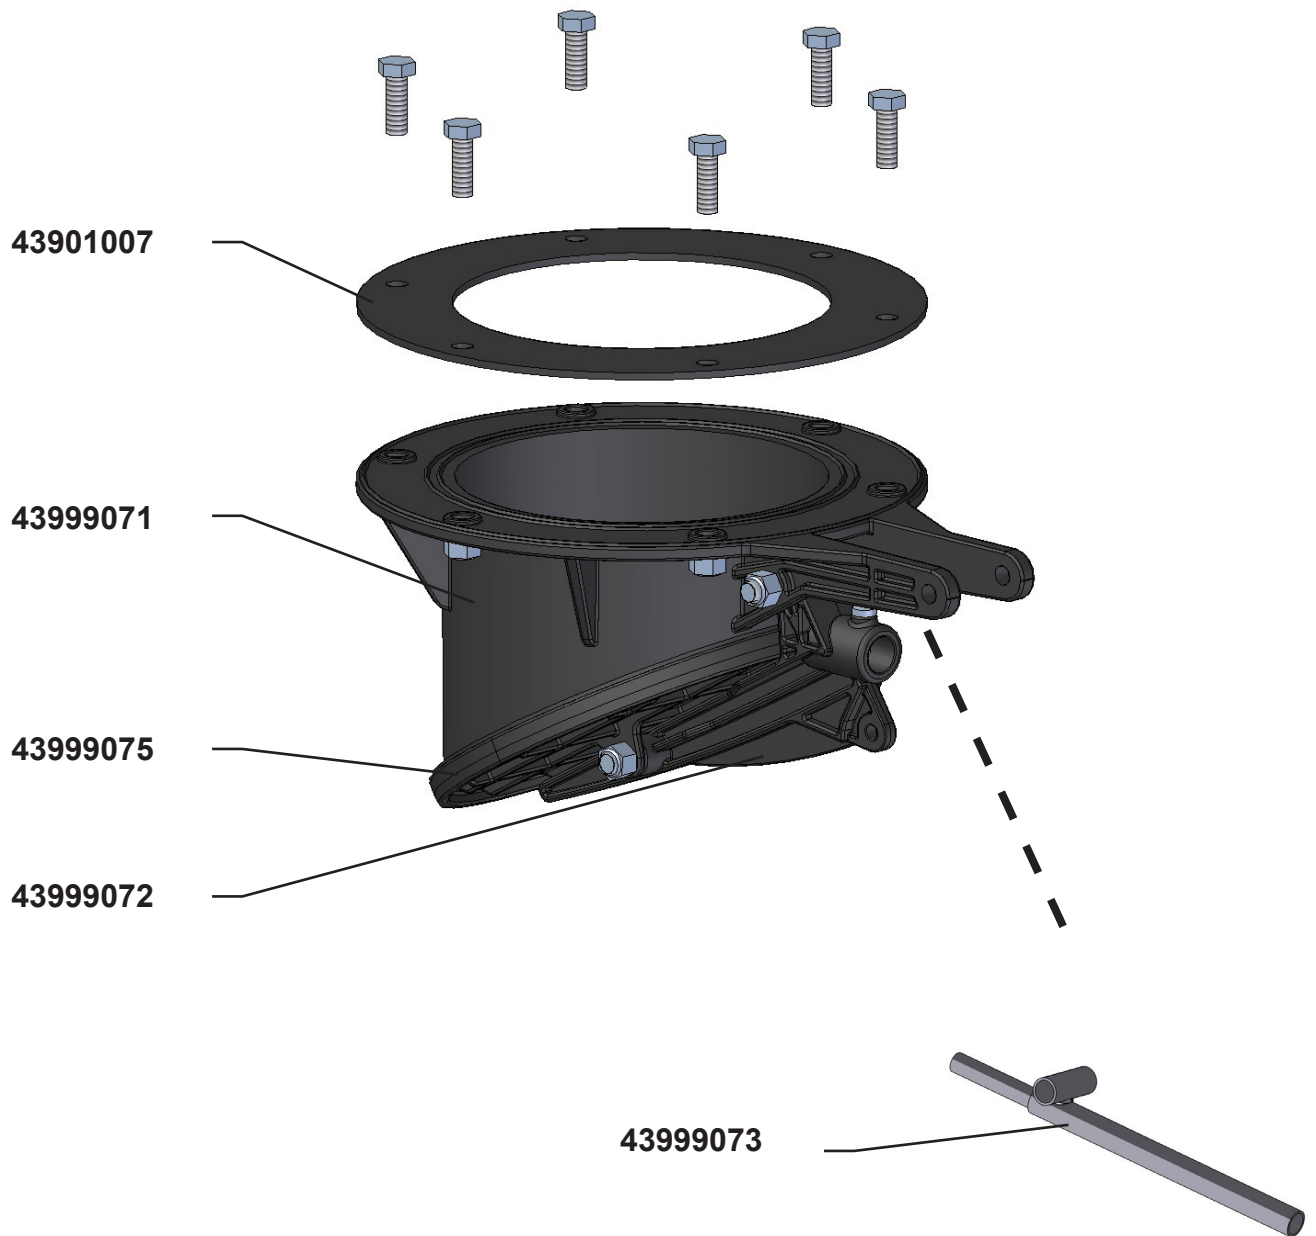

Electric driven series

426E - NEL3, S50 2.4kW 110V 50/60Hz

42442606

Original manual

EN MODEL SPECIFICATION AND SPARE PARTS

Model Specification

Description: 426E - NEL3, S50 2.4kW 110V 50/60Hz

Model: 42442606

Code no.	Description	Qty.	Page
43054300	NEL3, S50 2,4kW 110V 60Hz	1	4
43120100	Cartridge filter L=220 A=2.38m ²	1	-
43140010	Clamp f/cartr.filter M10 L=90 El-Zn	1	-
43332001	Container S50 47l w/ecc fastners	1	5
43412001	Silo S50 f/wall d51	1	6
43424026	Silo S50 w/rev.air clean	1	7
43610001	Lid S50	1	-
43620001	Suction outlet w/flange d51	1	8
43621100	Cup w/flange f/dry suct	1	-
43630001	Discharge valve manual	1	9
43725002	Mobile frame S50 wo/tip	1	10
43812103	Hose PE/C-51 L=7,5m	1	-
43812500	Suction hose PE d51 L=1.35m	1	-
43840150	Floor suct head d51/500	1	11
43842001	Suction pipe d51 PEHD-el	1	-
43842150	Pipe bend d51 antistatic	1	-
43930221	Bracket S50 f/silo	1	-

43901052 
43901050 

S 235JR (St37.2)