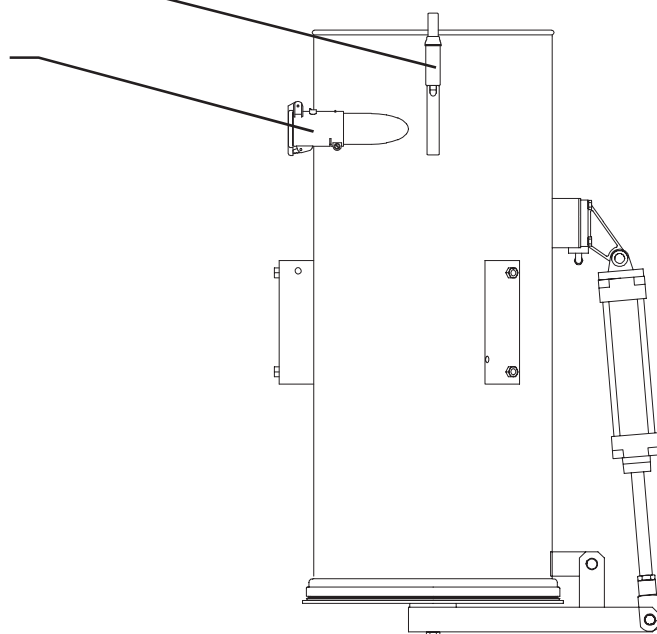

43999012

43885001