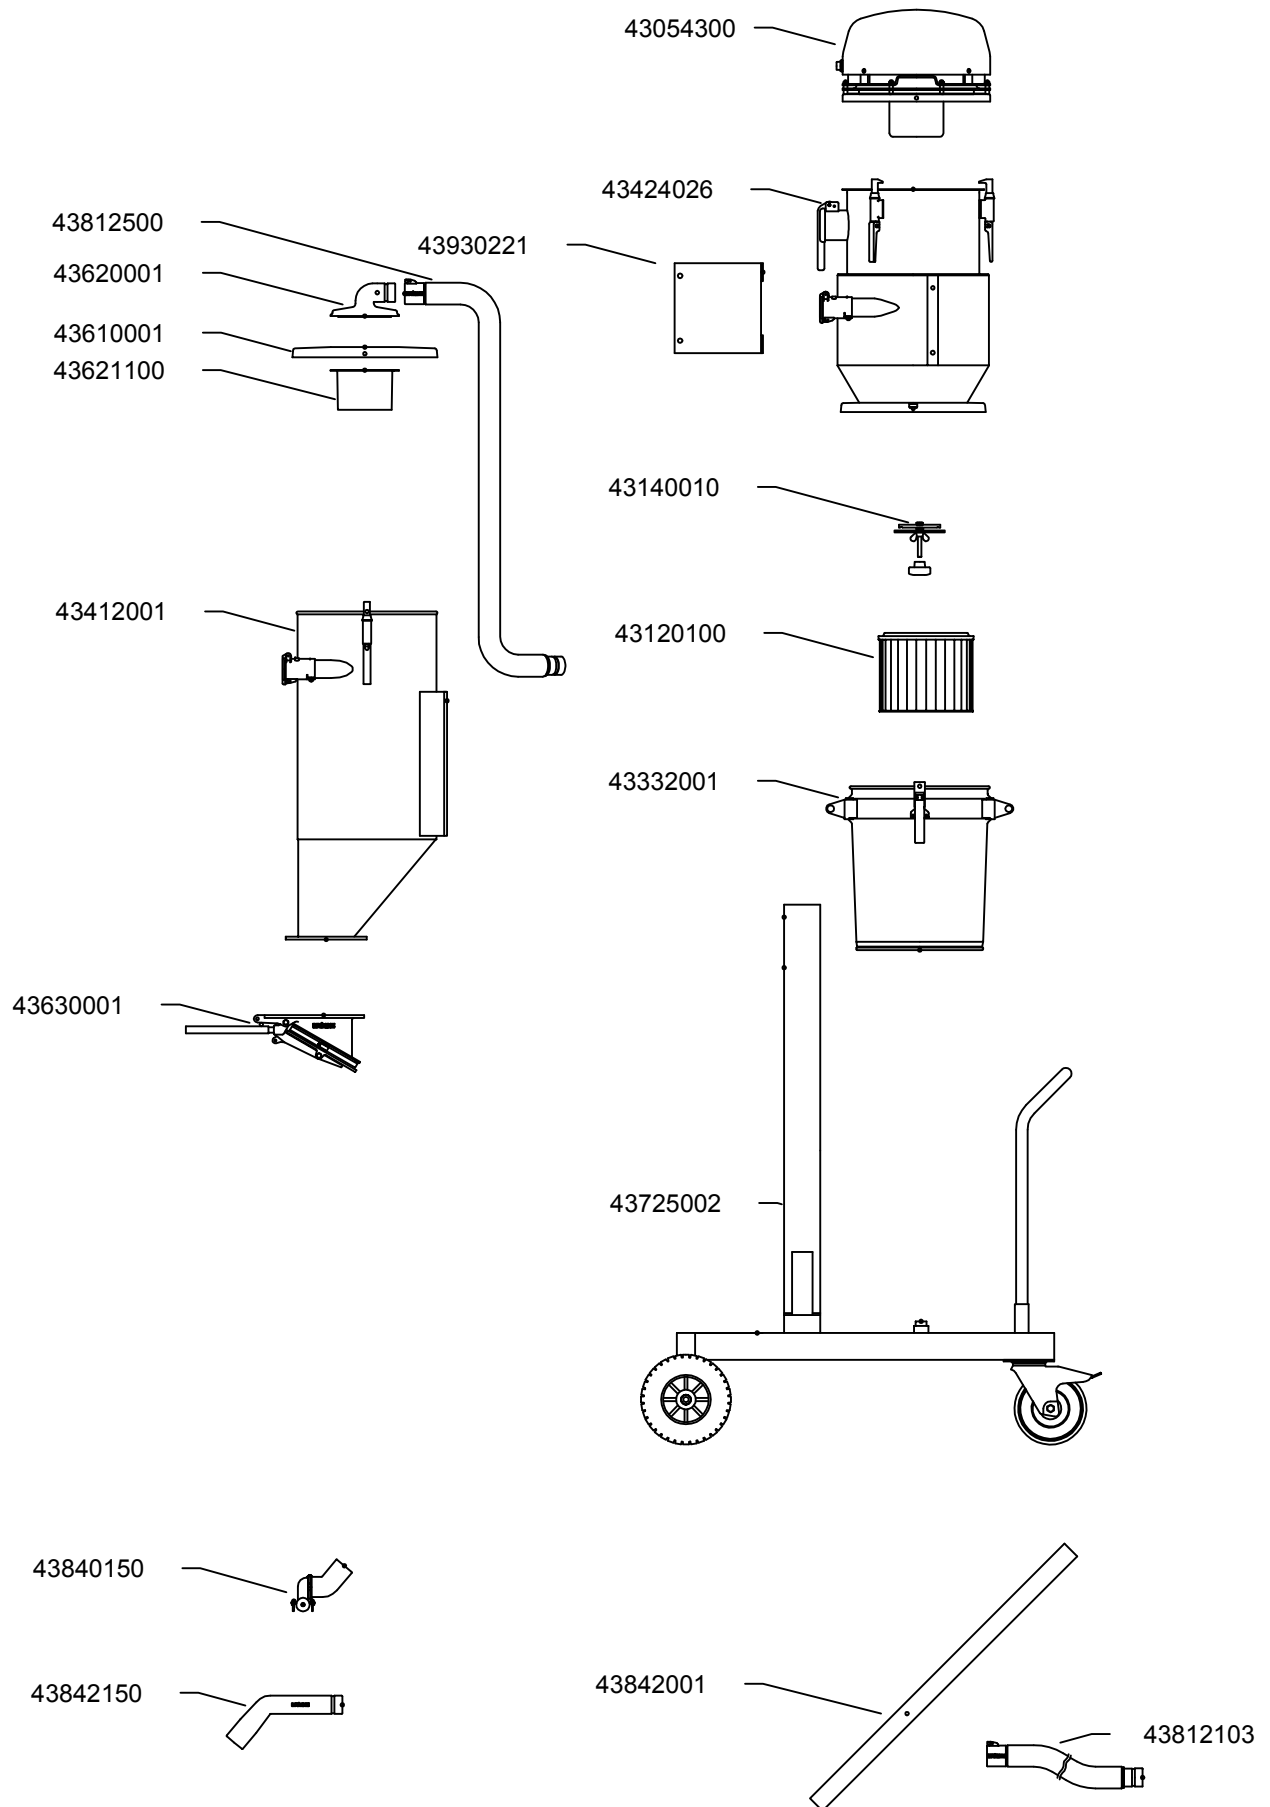

Electric driven series

426E - NEL3, S50 2.4kW 110V 50/60Hz

42442606

Original manual

EN MODEL SPECIFICATION AND SPARE PARTS

Model Specification

Description: 426E - NEL3, S50 2.4kW 110V 50/60Hz

Model: 42442606

Code no.	Description	Qty.	Page
43054300	NEL3, S50 2,4kW 110V 60Hz	1	4
43120100	Cartridge filter L=220 A=2.38m ²	1	-
43140010	Clamp f/cartr.filter M10 L=90 El-Zn	1	-
43332001	Container S50 47l w/ecc fastners	1	5
43412001	Silo S50 f/wall d51	1	6
43424026	Silo S50 w/rev.air clean	1	7
43610001	Lid S50	1	-
43620001	Suction outlet w/flange d51	1	8
43621100	Cup w/flange f/dry suct	1	-
43630001	Discharge valve manual	1	9
43725002	Mobile frame S50 wo/tip	1	10
43812103	Hose PE/C-51 L=7,5m	1	-
43812500	Suction hose PE d51 L=1.35m	1	-
43840150	Floor suct head d51/500	1	11
43842001	Suction pipe d51 PEHD-el	1	-
43842150	Pipe bend d51 antistatic	1	-
43930221	Bracket S50 f/silo	1	-

MAX 40°C

43999021

43999531

43999012

43885001

43885001

43999012

43999028

43901052 
43901050 

S 235JR (St37.2)