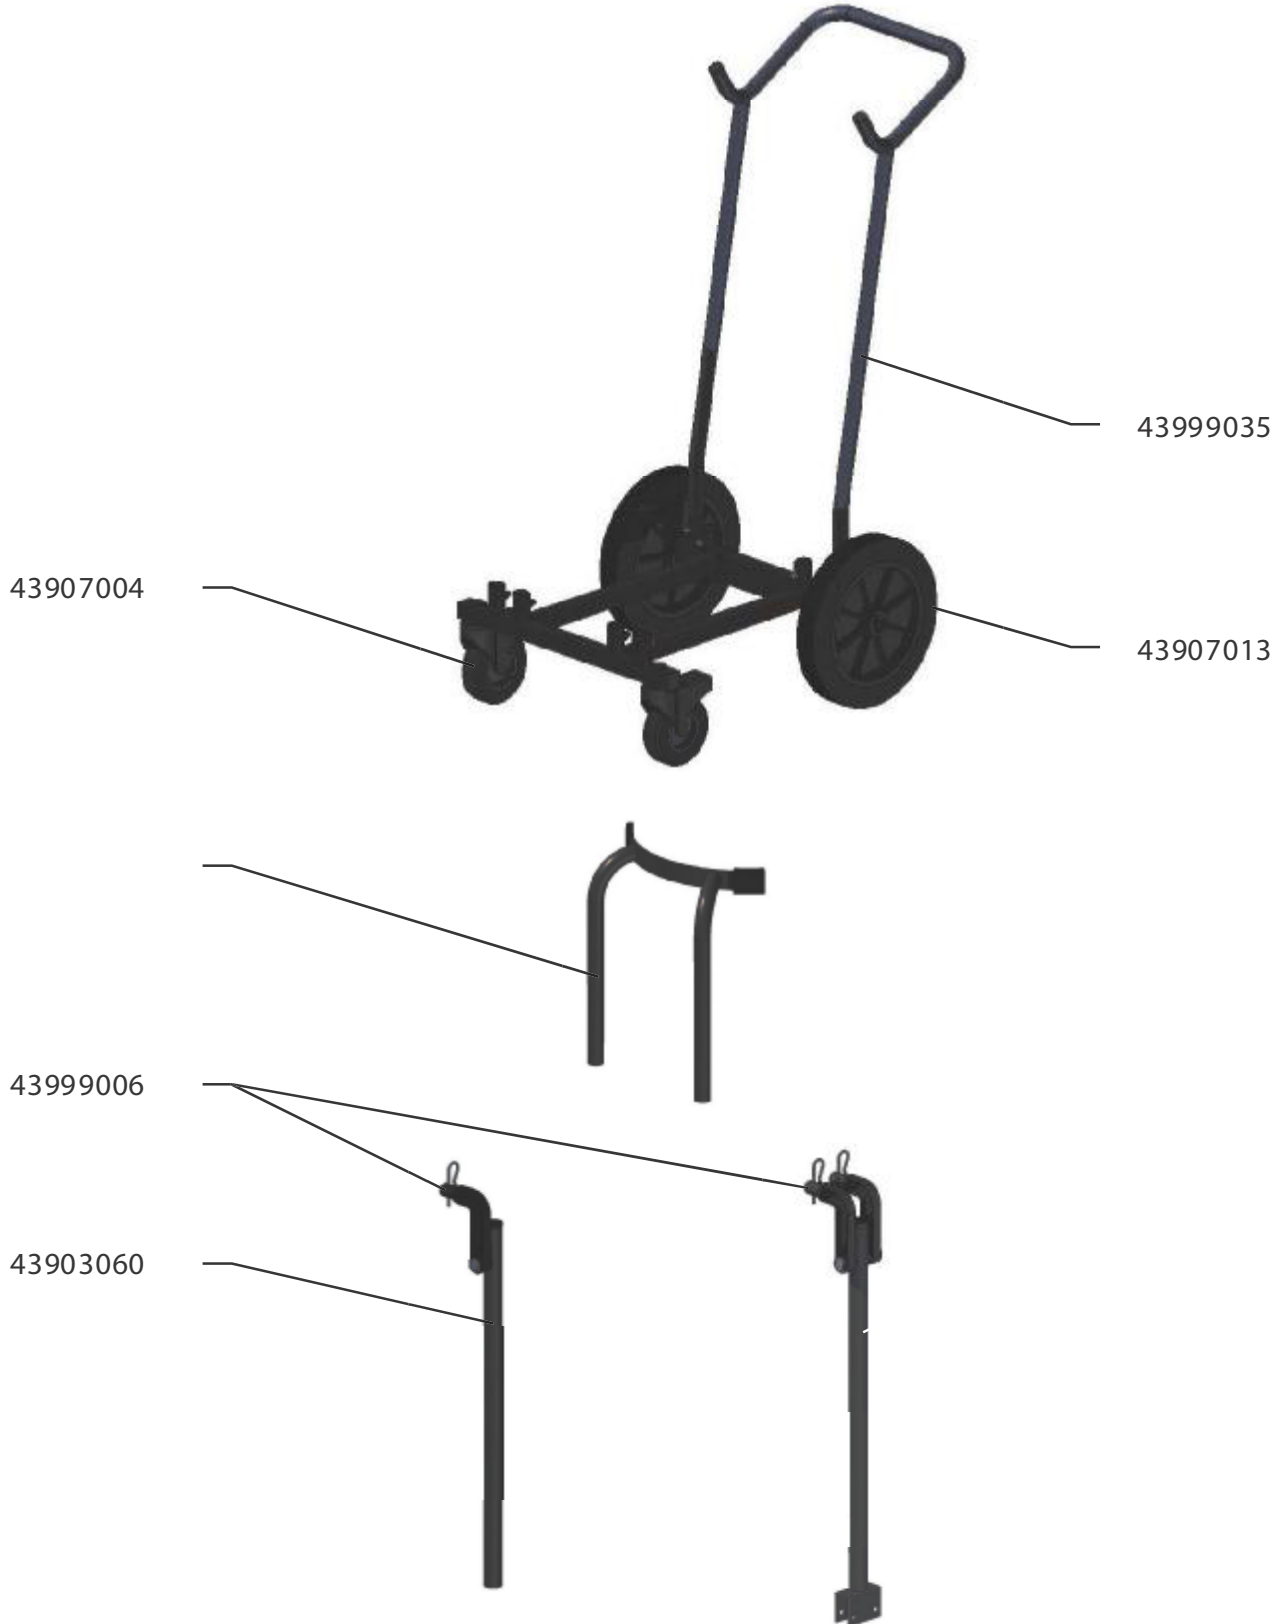

Mobile pre-separator S50

42950003

Original manual

EN MODEL SPECIFICATION AND SPARE PARTS

Model Specification

Description: Mobile pre-separator S50

Model: 42950003

Code no.	Description	Qty.	Page
43326014	Container S50 w/ballvalve R2	1	4
43611001	Lid S50 w/inlet d51	1	-
43620001	Suction outlet w/flange d51	1	5
43621001	Cup w/flange	1	-
43660001	Basket S50	1	6
43660300	Float ball S50/200	1	-
43670001	Fastener complete	2	-
43722001	Trolley S50 tippable	1	7

43326014

43901016 

43908004

43722001