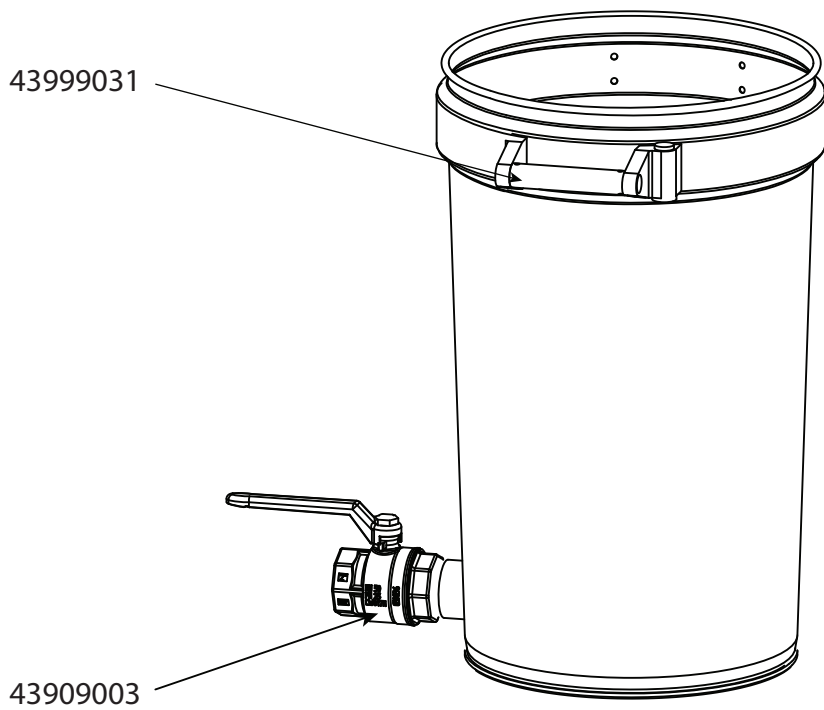

Mobile pre-separator S50

42950003

Original manual

EN MODEL SPECIFICATION AND SPARE PARTS

Model Specification

Description: Mobile pre-separator S50

Model: 42950003

Code no.	Description	Qty.	Page
43326014	Container S50 w/ballvalve R2	1	4
43611001	Lid S50 w/inlet d51	1	-
43620001	Suction outlet w/flange d51	1	5
43621001	Cup w/flange	1	-
43660001	Basket S50	1	6
43660300	Float ball S50/200	1	-
43670001	Fastener complete	2	-
43722001	Trolley S50 tippable	1	7