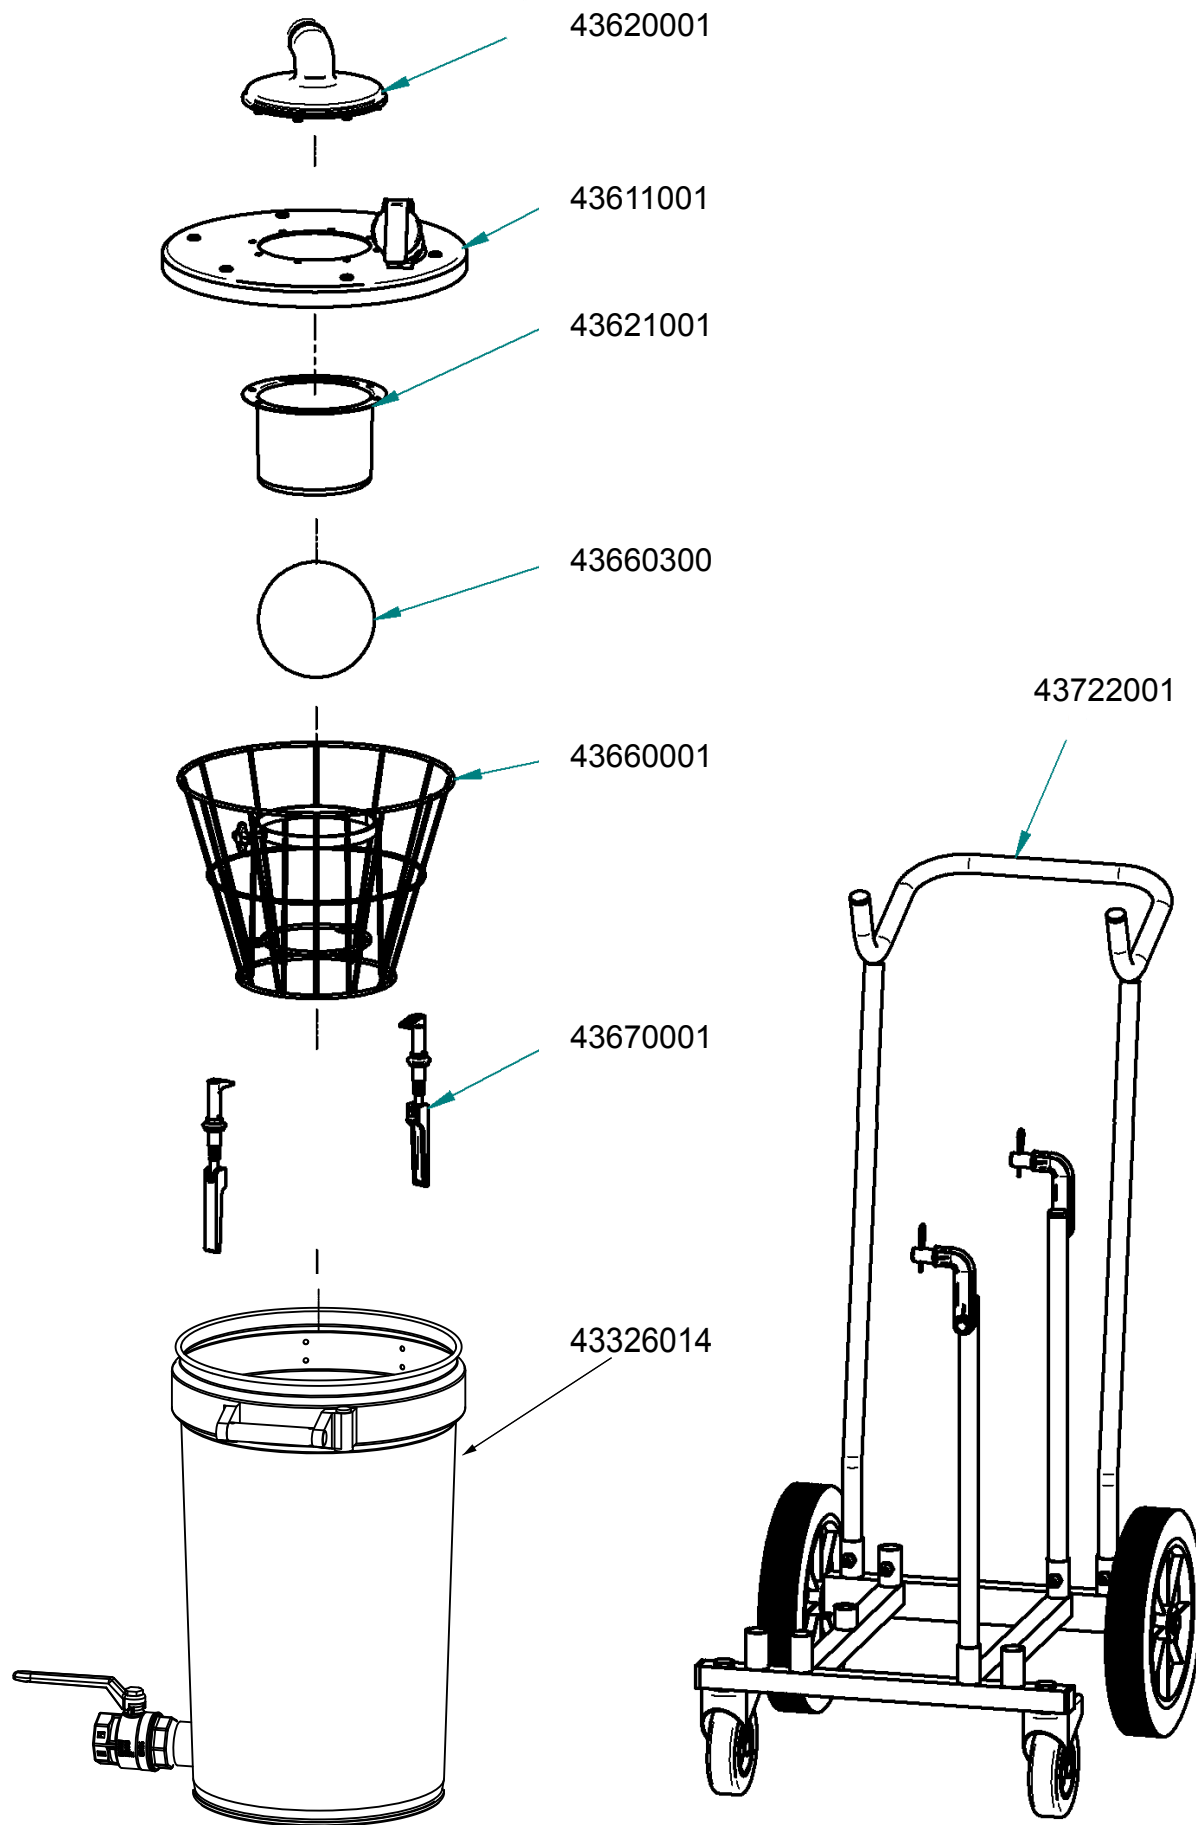

Mobile pre-separator S50

42950003

Original manual

EN MODEL SPECIFICATION AND SPARE PARTS

Model Specification

Description: Mobile pre-separator S50

Model: 42950003

Code no.	Description	Qty.	Page
43326014	Container S50 w/ballvalve R2	1	4
43611001	Lid S50 w/inlet d51	1	-
43620001	Suction outlet w/flange d51	1	5
43621001	Cup w/flange	1	-
43660001	Basket S50	1	6
43660300	Float ball S50/200	1	-
43670001	Fastener complete	2	-
43722001	Trolley S50 tippable	1	7

43326014

43901016 

43908004

43722001