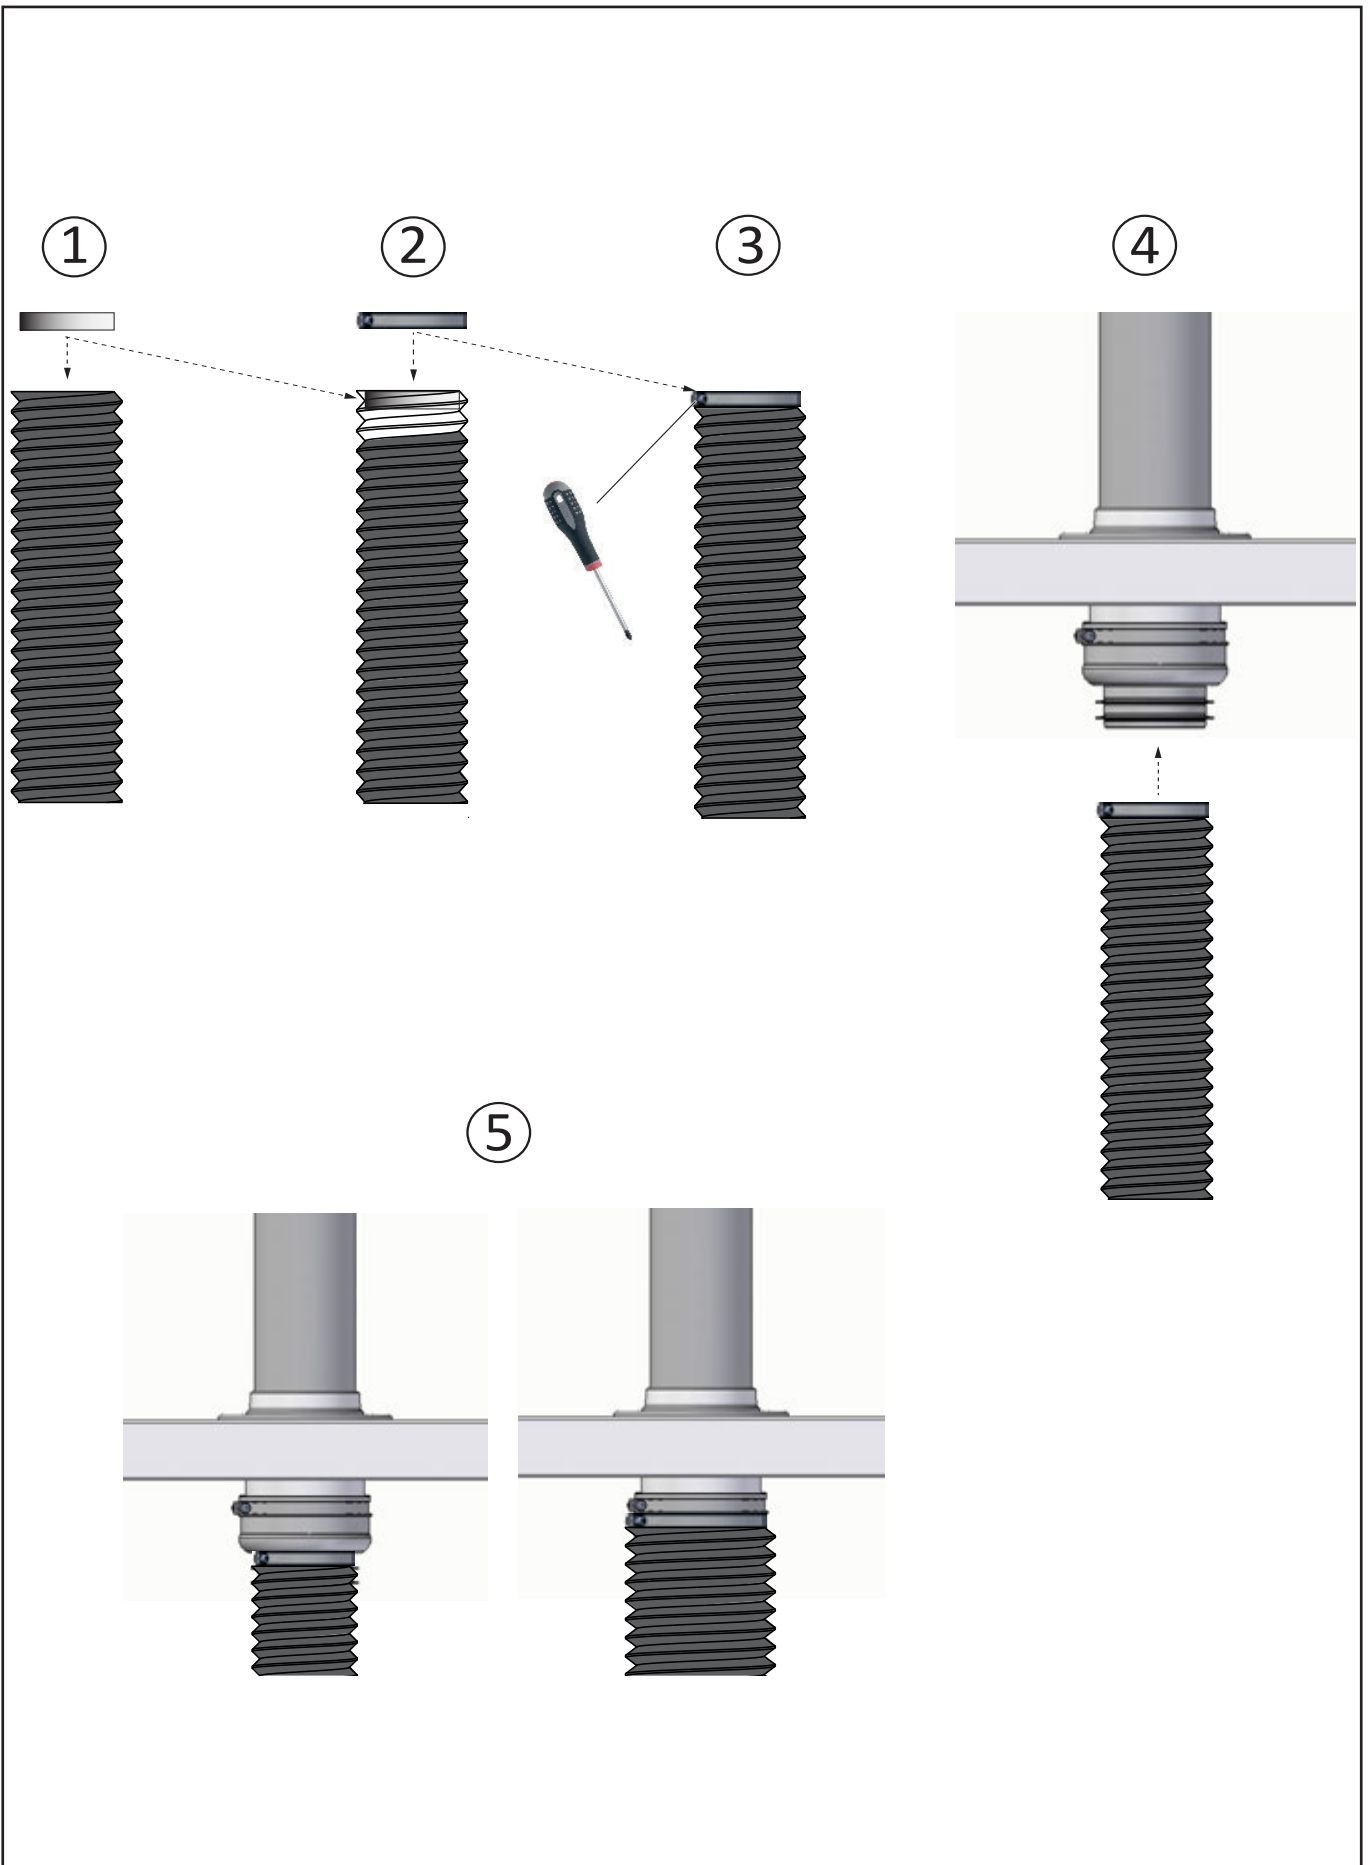

## Mounting instruction - Hose support ring for FX<sub>2</sub> arms