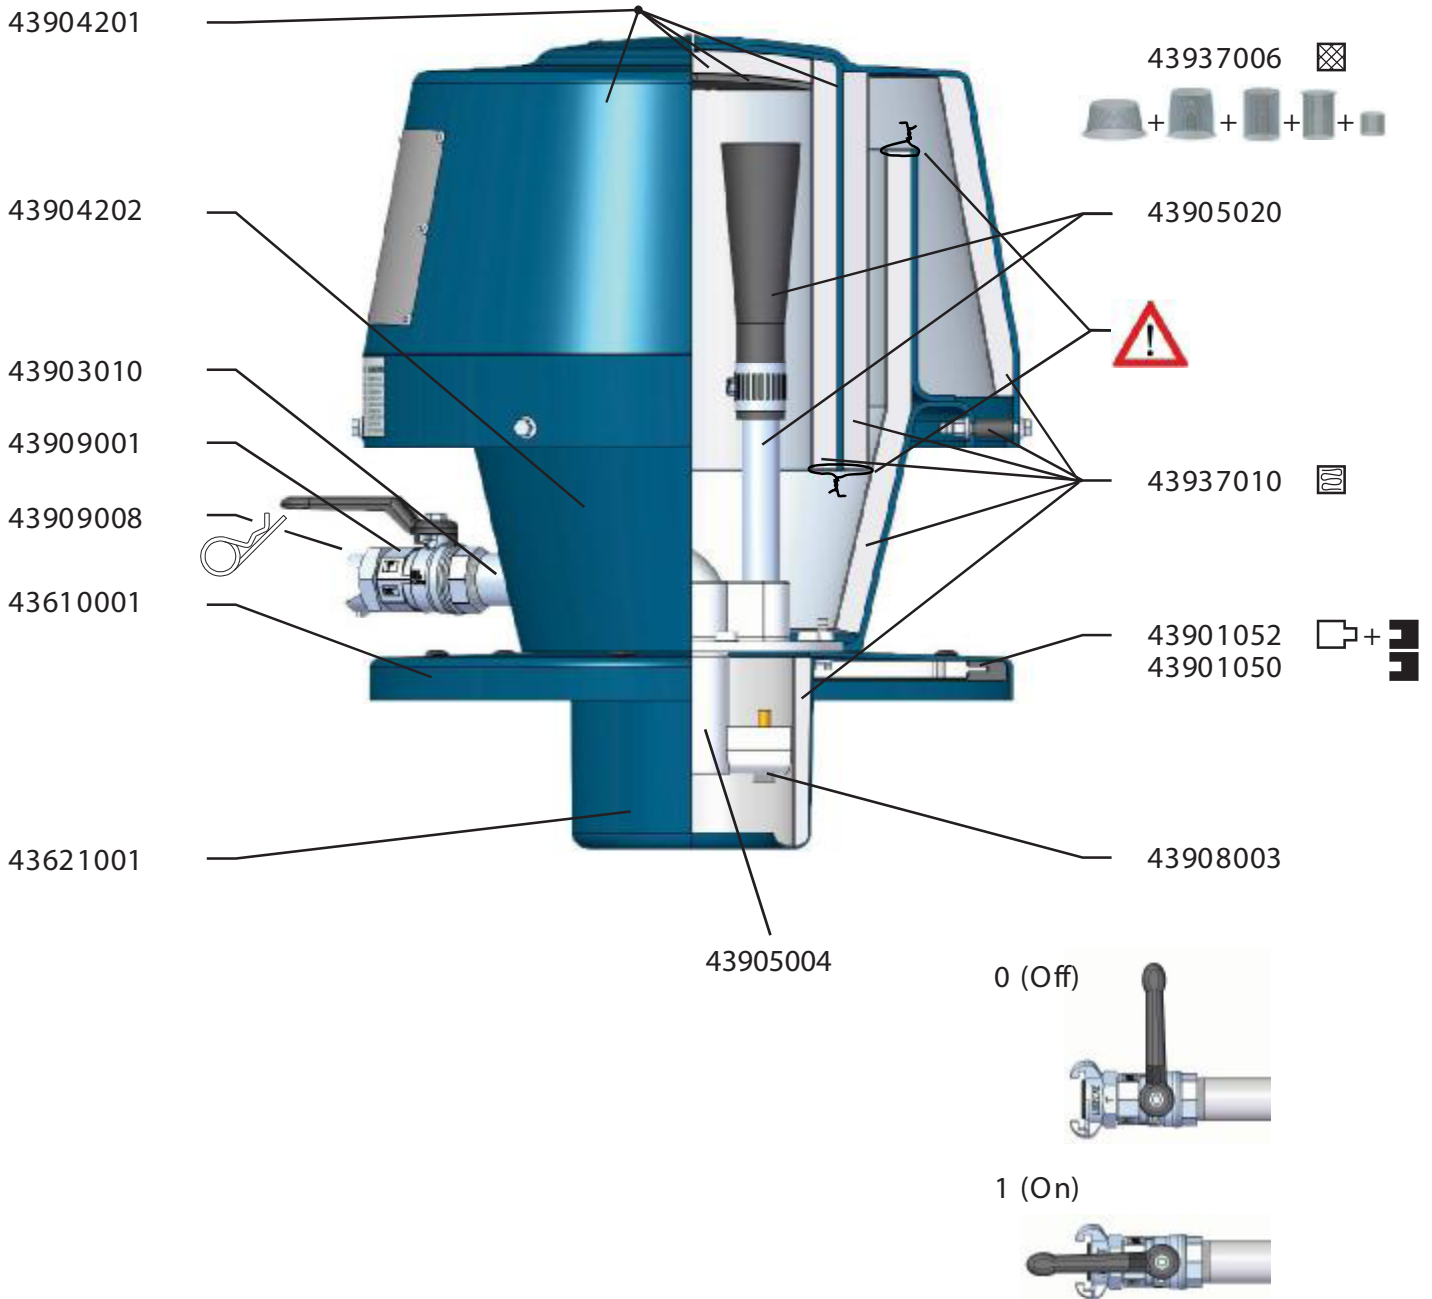

Air driven series

116A - NE52, S50

42111600

Original manual

EN MODEL SPECIFICATION AND SPARE PARTS

Model Specification

Description: 116A - NE52, S50

Model: 42111600

Code no.	Description	Qty.	Page
43026001	NE52, S50	1	4
43110100	Filter bag S50	1	-
43322001	Container S50 inlet d51	1	5
43660001	Basket S50	1	6
43660300	Float ball S50/200	1	-
43662001	Accessory basket S50	1	-
43670001	Fastener complete	1	-
43722001	Trolley S50 tippable	1	7
43822600	Hose PVC-51 L=7,5m incl couplings	1	-
43840150	Floor suct head d51/500	1	8
43842001	Suction pipe d51 PEHD-el	1	-
43842150	Pipe bend d51 antistatic	1	-
43851050	Scraping tool d51 L=500	1	-
43861001	Hand suct head d51 toothed	1	-
43862001	Conical nozzle d51	1	-

MAX 8 bar

S 235JR (St t37.2)

43999031

43999003

43908004

43660001