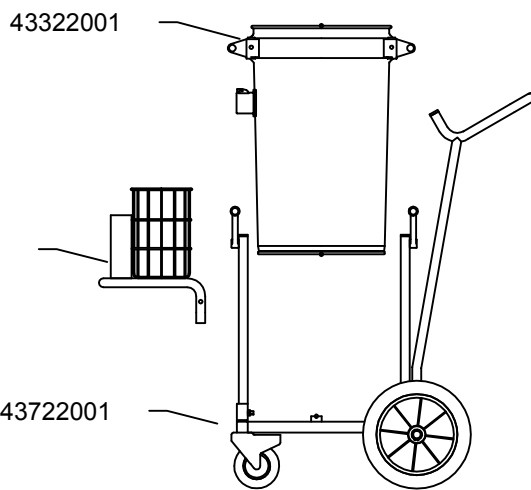

Air driven series

116A - NE52, S50

42111600

Original manual

EN MODEL SPECIFICATION AND SPARE PARTS

Model Specification

Description: 116A - NE52, S50

Model: 42111600

Code no.	Description	Qty.	Page
43026001	NE52, S50	1	4
43110100	Filter bag S50	1	-
43322001	Container S50 inlet d51	1	5
43660001	Basket S50	1	6
43660300	Float ball S50/200	1	-
43662001	Accessory basket S50	1	-
43670001	Fastener complete	1	-
43722001	Trolley S50 tippable	1	7
43822600	Hose PVC-51 L=7,5m incl couplings	1	-
43840150	Floor suct head d51/500	1	8
43842001	Suction pipe d51 PEHD-el	1	-
43842150	Pipe bend d51 antistatic	1	-
43851050	Scraping tool d51 L=500	1	-
43861001	Hand suct head d51 toothed	1	-
43862001	Conical nozzle d51	1	-

MAX 8 bar

S 235JR (St t37.2)

43999031

43999003

43908004

43660001