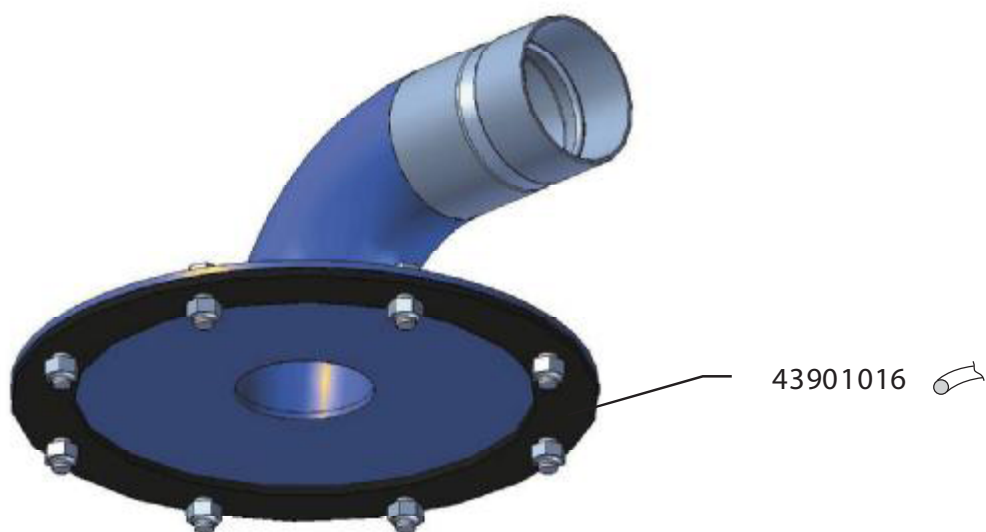

Electrical series

426E - NEL3RT, S50, 230V, 50/60Hz

42442602

Original manual

EN MODEL SPECIFICATION AND SPARE PARTS

Model Specification

Description: 426E - NEL3RT, S50, 230V, 50/60Hz

Model: 42442602

43999012

43885001

43885001

43999012

43999028

43901052 
43901050 

S 235JR (St37.2)