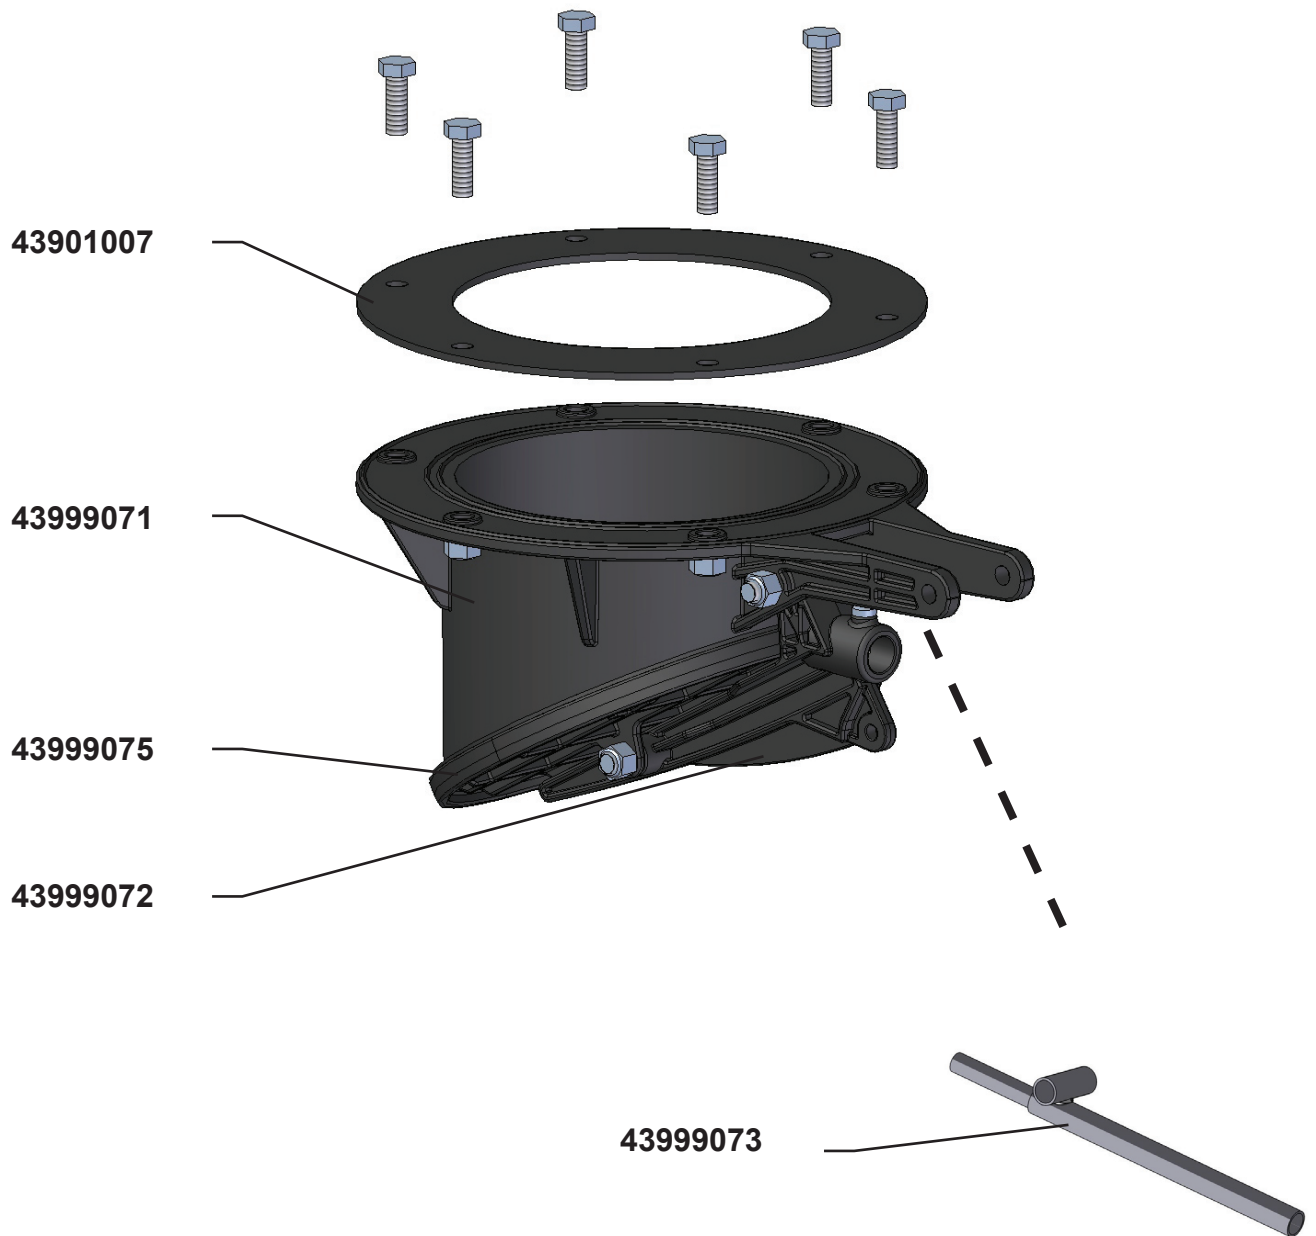

Electrical series

426E - NEL3RT, S50, 230V, 50/60Hz

42442602

Original manual

EN MODEL SPECIFICATION AND SPARE PARTS

Model Specification

Description: 426E - NEL3RT, S50, 230V, 50/60Hz

Model: 42442602

Code no.	Description	Qty.	Page
43054200	NEL3RT, S50 2,4kW 230V 50Hz	1	4
43120200	Absolute filter L=220 A=1.56m ²	1	-
43140010	Clamp f/cartr.filter M10 L=90 El-Zn	1	-
43332001	Container S50 47l w/ecc fastners	1	6
43412001	Silo S50 f/wall d51	1	7
43424026	Silo S50 w/rev.air clean	1	8
43610001	Lid S50	1	-
43620001	Suction outlet w/flange d51	1	9
43621100	Cup w/flange f/dry suct	1	-
43625001	Abrasion plate f/silo S50	1	-
43630001	Discharge valve manual	1	10
43725002	Mobile frame S50 wo/tip	1	11
43812500	Suction hose PE d51 L=1.35m	1	-
43822600	Hose PVC-51 L=7,5m incl couplings	1	-
43840150	Floor suct head d51/500	1	12
43842001	Suction pipe d51 PEHD-el	1	-
43842150	Pipe bend d51 antistatic	1	-
43851050	Scraping tool d51 L=500	1	-
43862001	Conical nozzle d51	1	-
43930221	Bracket S50 f/silo	1	-

43999012

43885001

43885001

43999012

43999028

43901052 
43901050 

S 235JR (St37.2)