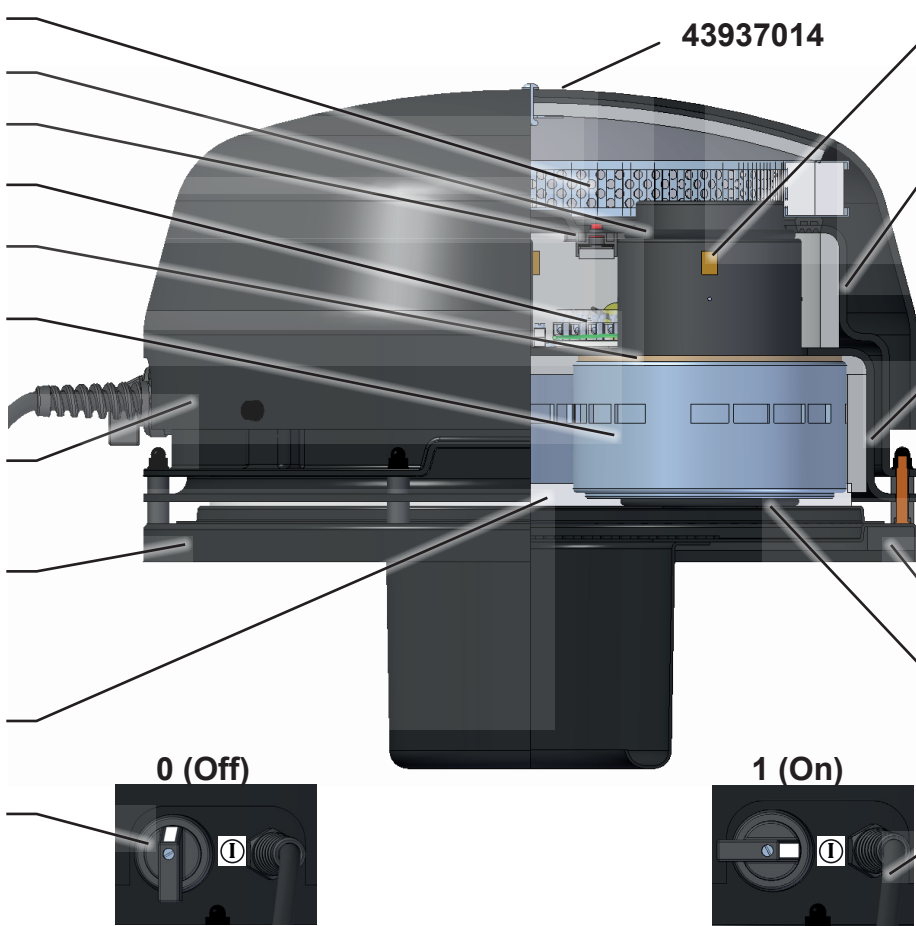

MAX 40°C

- 43120400
- 43901012
- 43916080
- 43916071
- 43901011
- 43910001
- 43904040
- 43903021
- 43901010
- 43916013

43937014

- 43910014
- 43904042
- 43904044
- 43901008
- 43901015
- 43999040